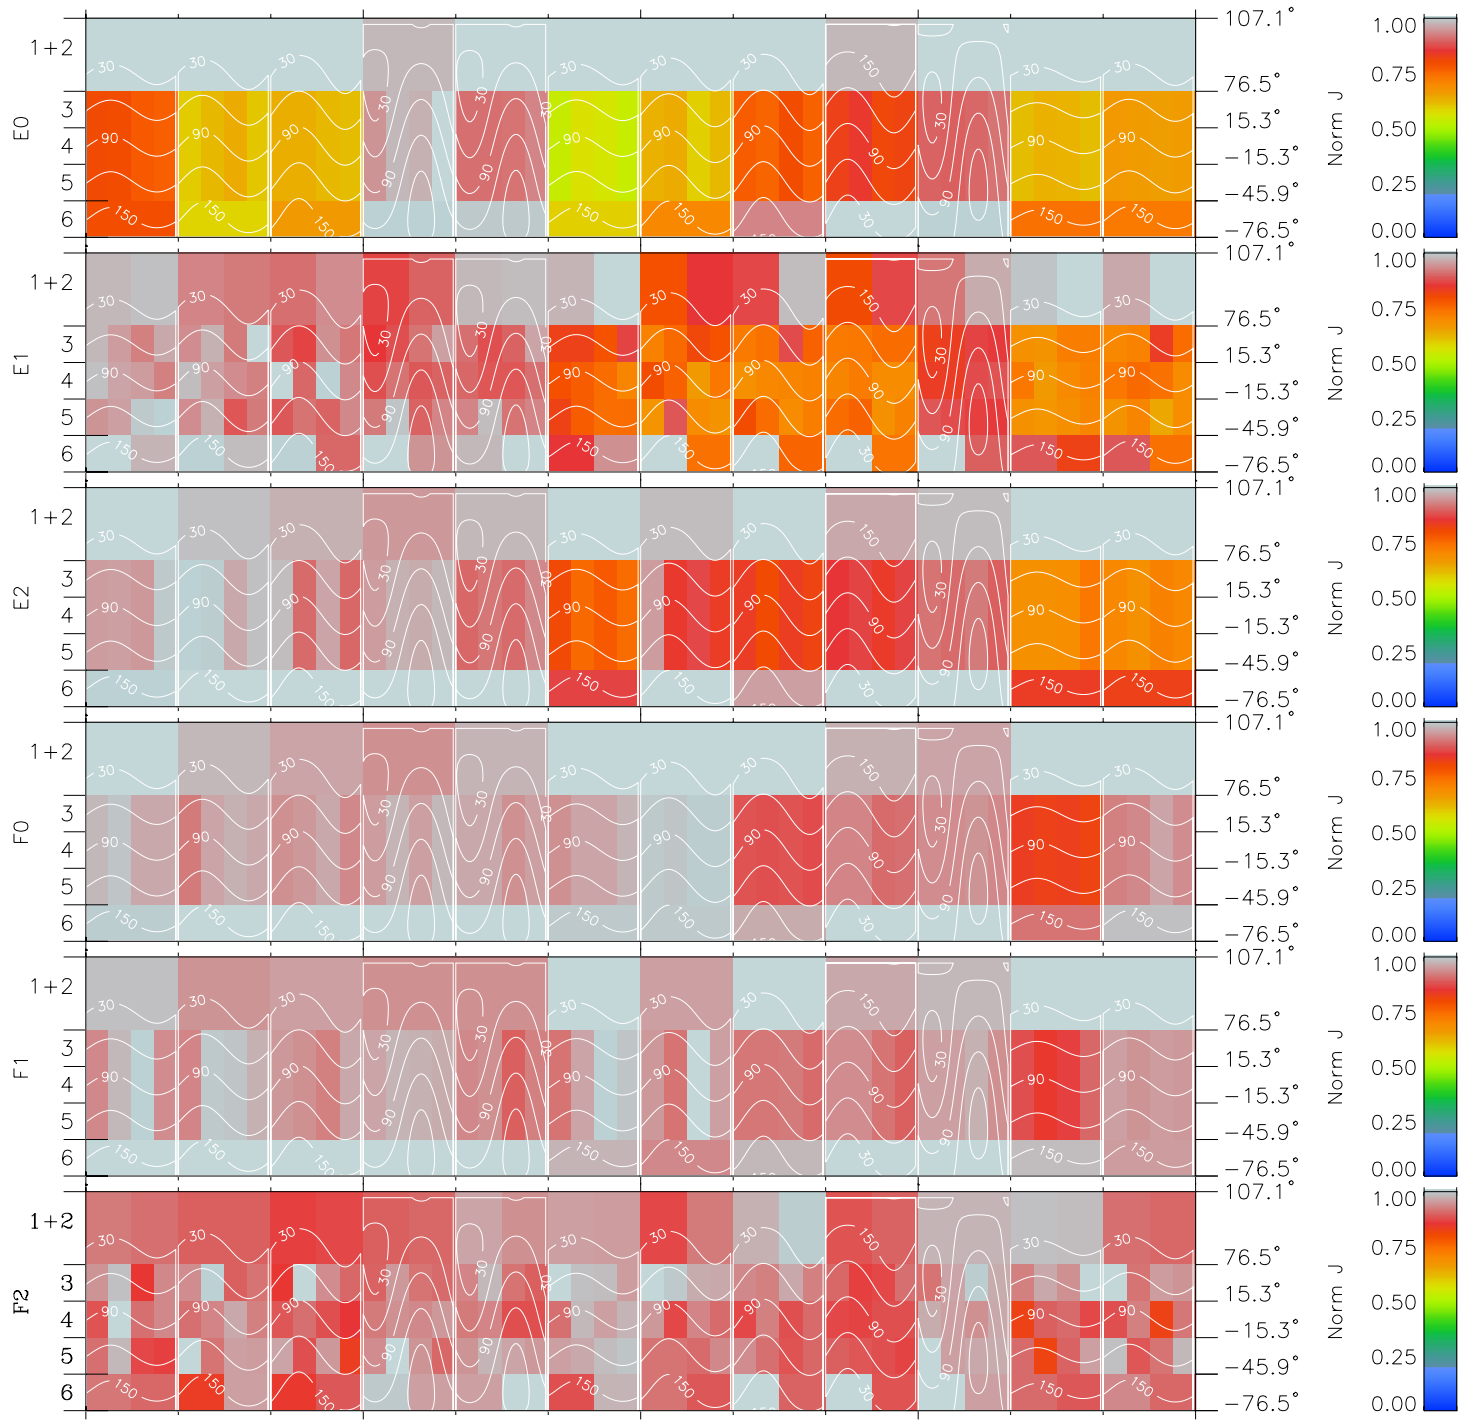

# Galileo EPD Real Time All-Sky Anisotropies 97147

Software Version: RTSKY\_NORM V 1.20  
 Data Production: 06-03-00  
 Plot Production: Sat Sep 15 08:35:39 2001  
 Color File: wondr3  
 Geofactor File: 1.1

00:00:00 1997-147	147-06	147-12	147-18	00:00:00 1997-148	
+	+	+	+	+	X JSE(R <sub>j</sub> )
-93.27	-93.50	-93.71	-93.91	-94.09	Y JSE(R <sub>j</sub> )
-21.06	-21.63	-22.21	-22.77	-23.34	Z JSE(R <sub>j</sub> )
-0.15	-0.12	-0.09	-0.06	-0.03	

- ◇ = Jupiter look direction
- = Corotation look direction