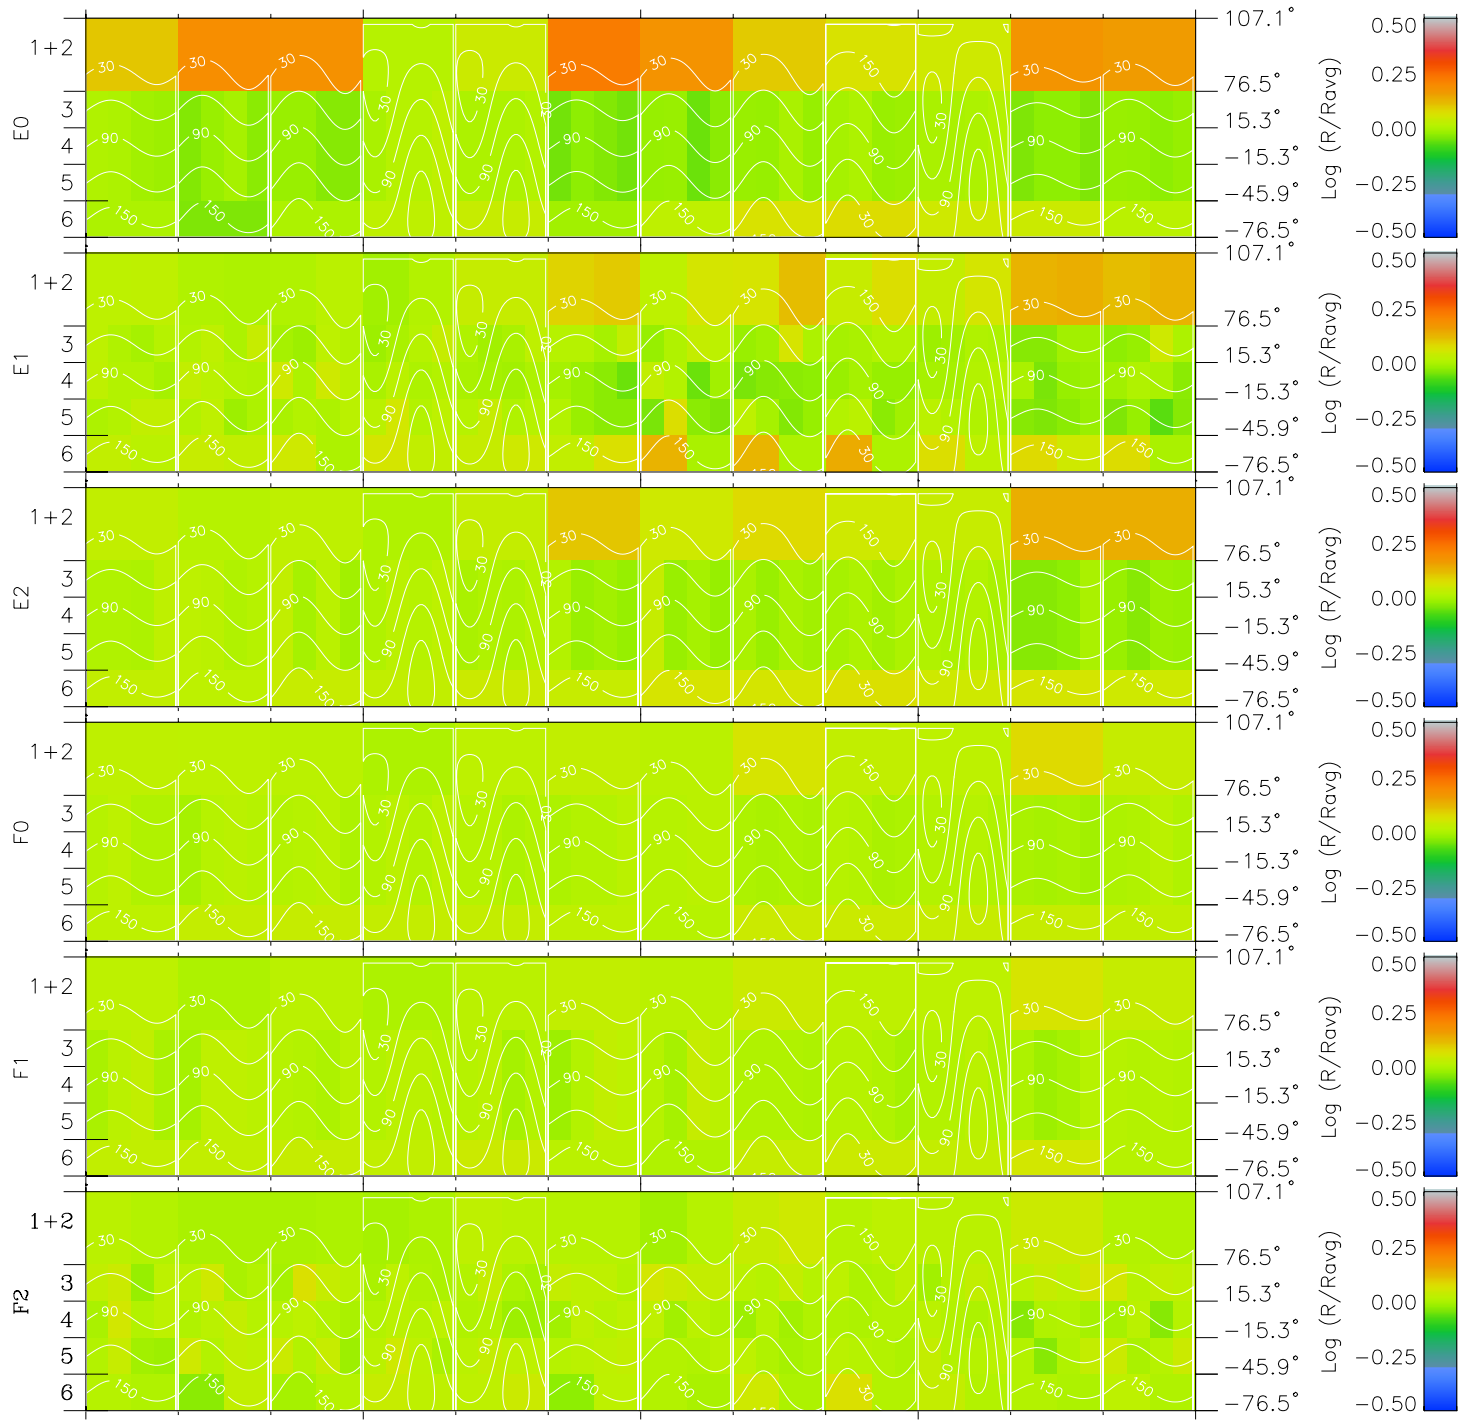

Galileo EPD Real Time All-Sky Anisotropies 97147

Software Version: RTSKY_MEAN V 1.20
 Data Production: 06-03-00
 Plot Production: Sat Sep 15 08:35:10 2001
 Color File: wondr3
 Geofactor File: 1.1

00:00:00 1997-147	147-06	147-12	147-18	00:00:00 1997-148	
+	+	+	+	+	X JSE(R _j)
-93.27	-93.50	-93.71	-93.91	-94.09	Y JSE(R _j)
-21.06	-21.63	-22.21	-22.77	-23.34	Z JSE(R _j)
-0.15	-0.12	-0.09	-0.06	-0.03	

- ◇ = Jupiter look direction
- = Corotation look direction