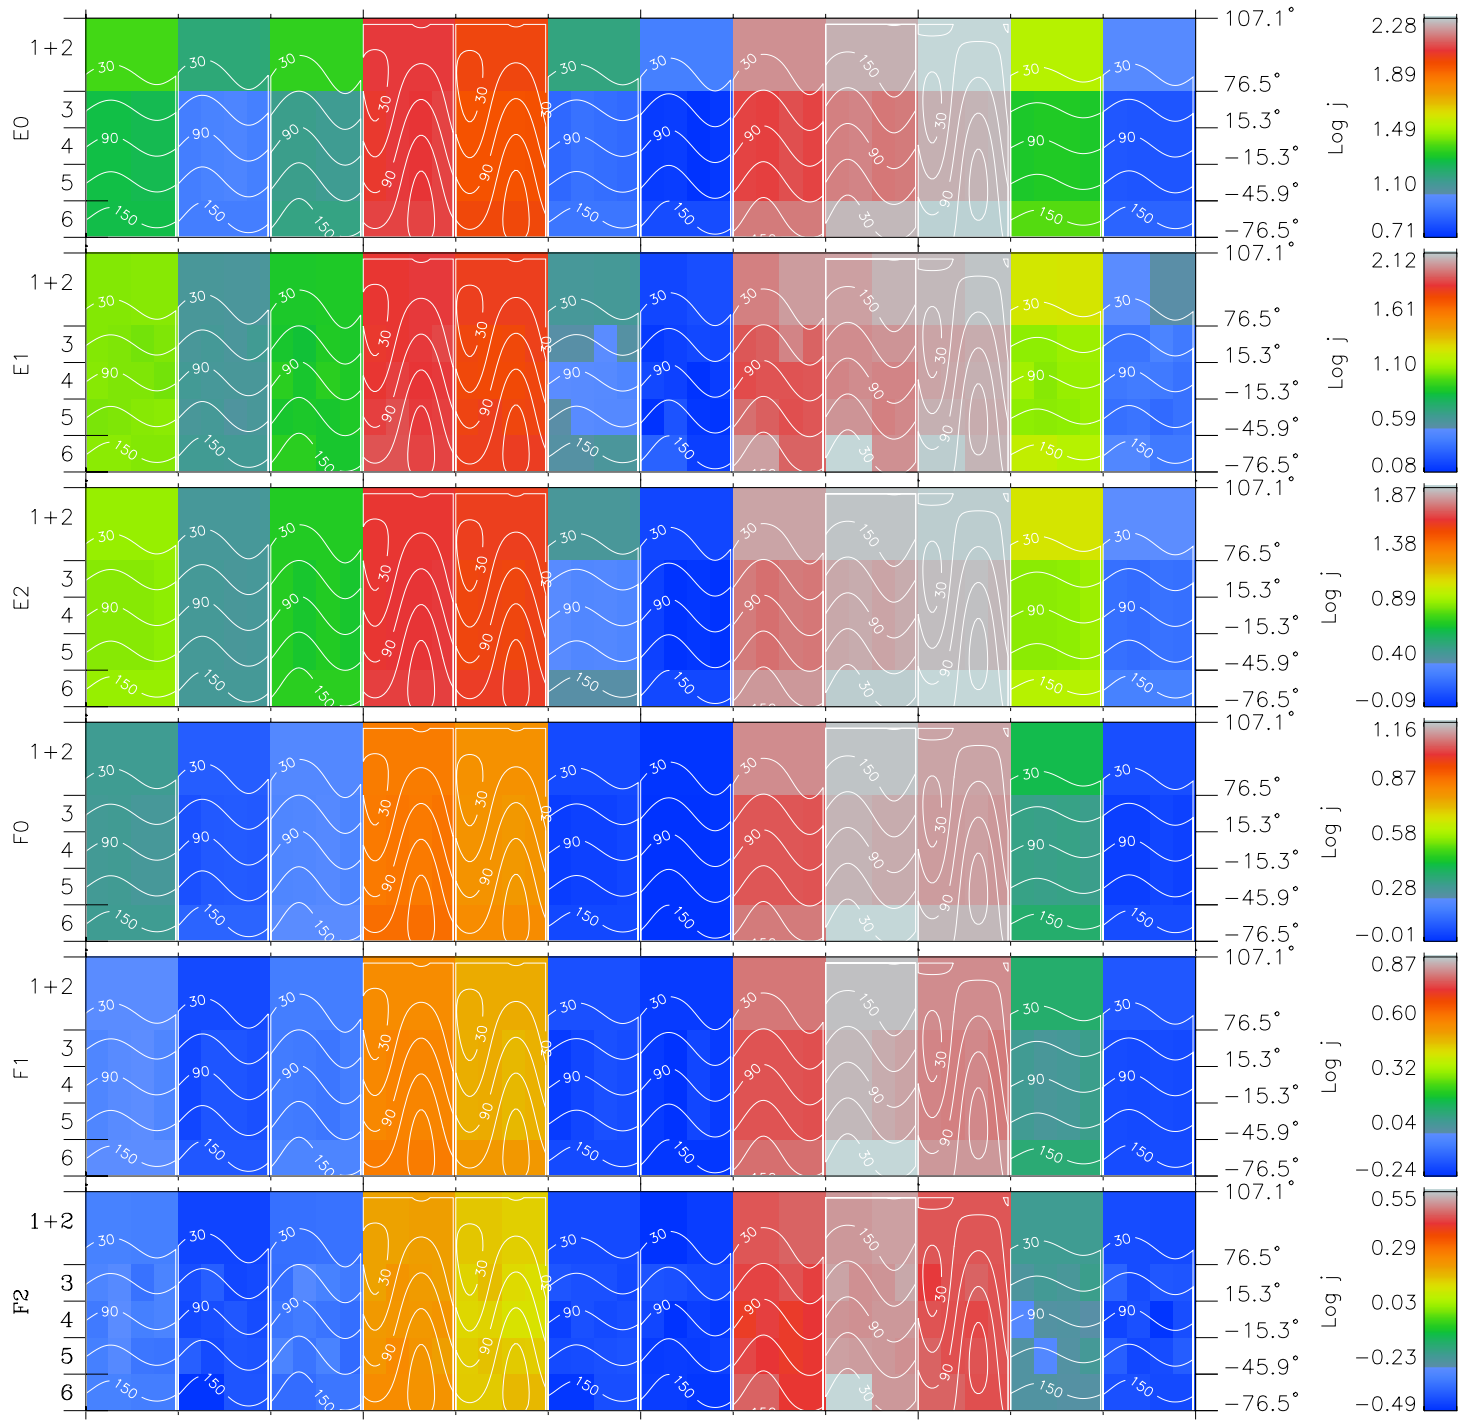

Galileo EPD Real Time All-Sky Anisotropies 97147

Software Version: RTSKY_FLUX V 1.20
 Data Production: 06-03-00
 Plot Production: Sat Sep 15 08:35:25 2001
 Color File: wondr3
 Geofactor File: 1.1

00:00:00 1997-147	147-06	147-12	147-18	00:00:00 1997-148	
+	+	+	+	+	X JSE(R _j)
-93.27	-93.50	-93.71	-93.91	-94.09	Y JSE(R _j)
-21.06	-21.63	-22.21	-22.77	-23.34	Z JSE(R _j)
-0.15	-0.12	-0.09	-0.06	-0.03	

- ◇ = Jupiter look direction
- = Corotation look direction