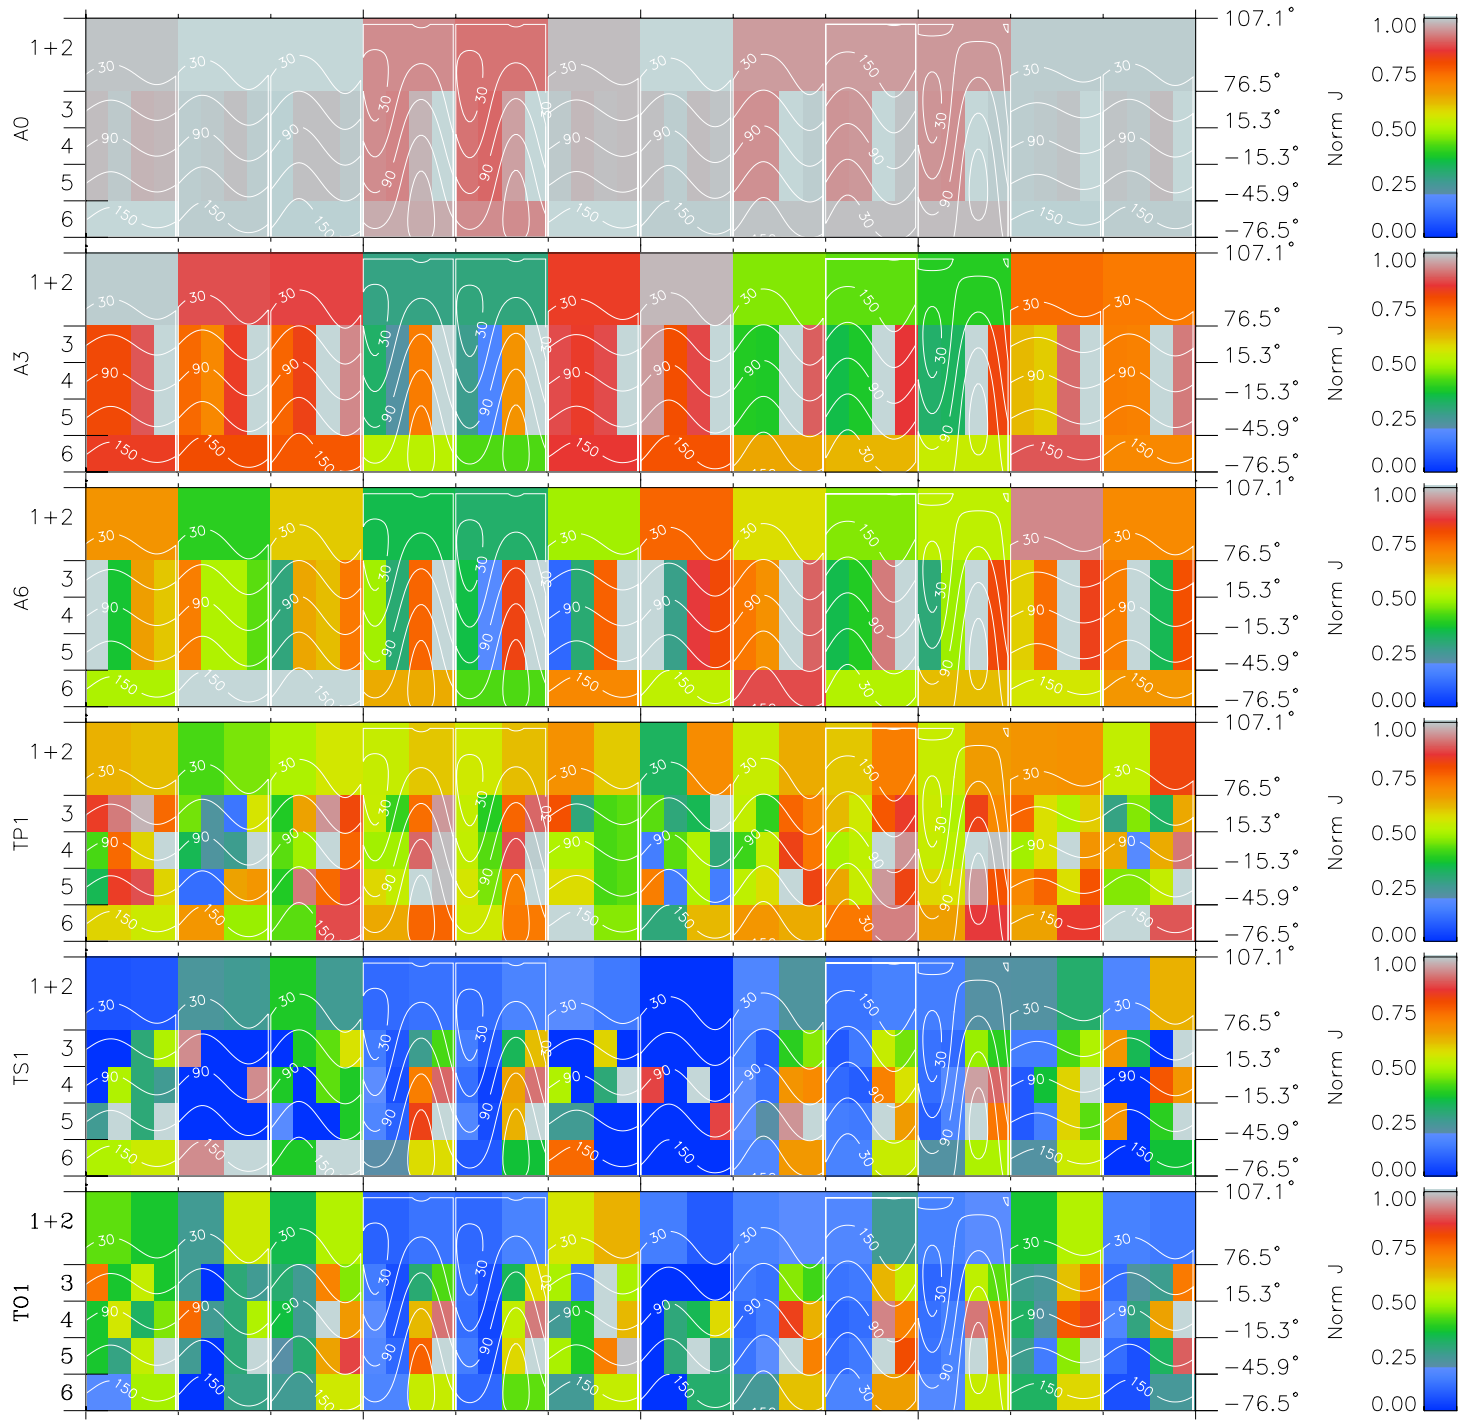

Galileo EPD Real Time All-Sky Anisotropies 97147

Software Version: RTSKY_NORM V 1.20
 Data Production: 06-03-00
 Plot Production: Sat Sep 15 08:35:32 2001
 Color File: wondr3
 Geofactor File: 1.1

00:00:00 1997-147	147-06	147-12	147-18	00:00:00 1997-148	
+	+	+	+	+	X JSE(R _j)
-93.27	-93.50	-93.71	-93.91	-94.09	Y JSE(R _j)
-21.06	-21.63	-22.21	-22.77	-23.34	Z JSE(R _j)
-0.15	-0.12	-0.09	-0.06	-0.03	

- ◇ = Jupiter look direction
- = Corotation look direction