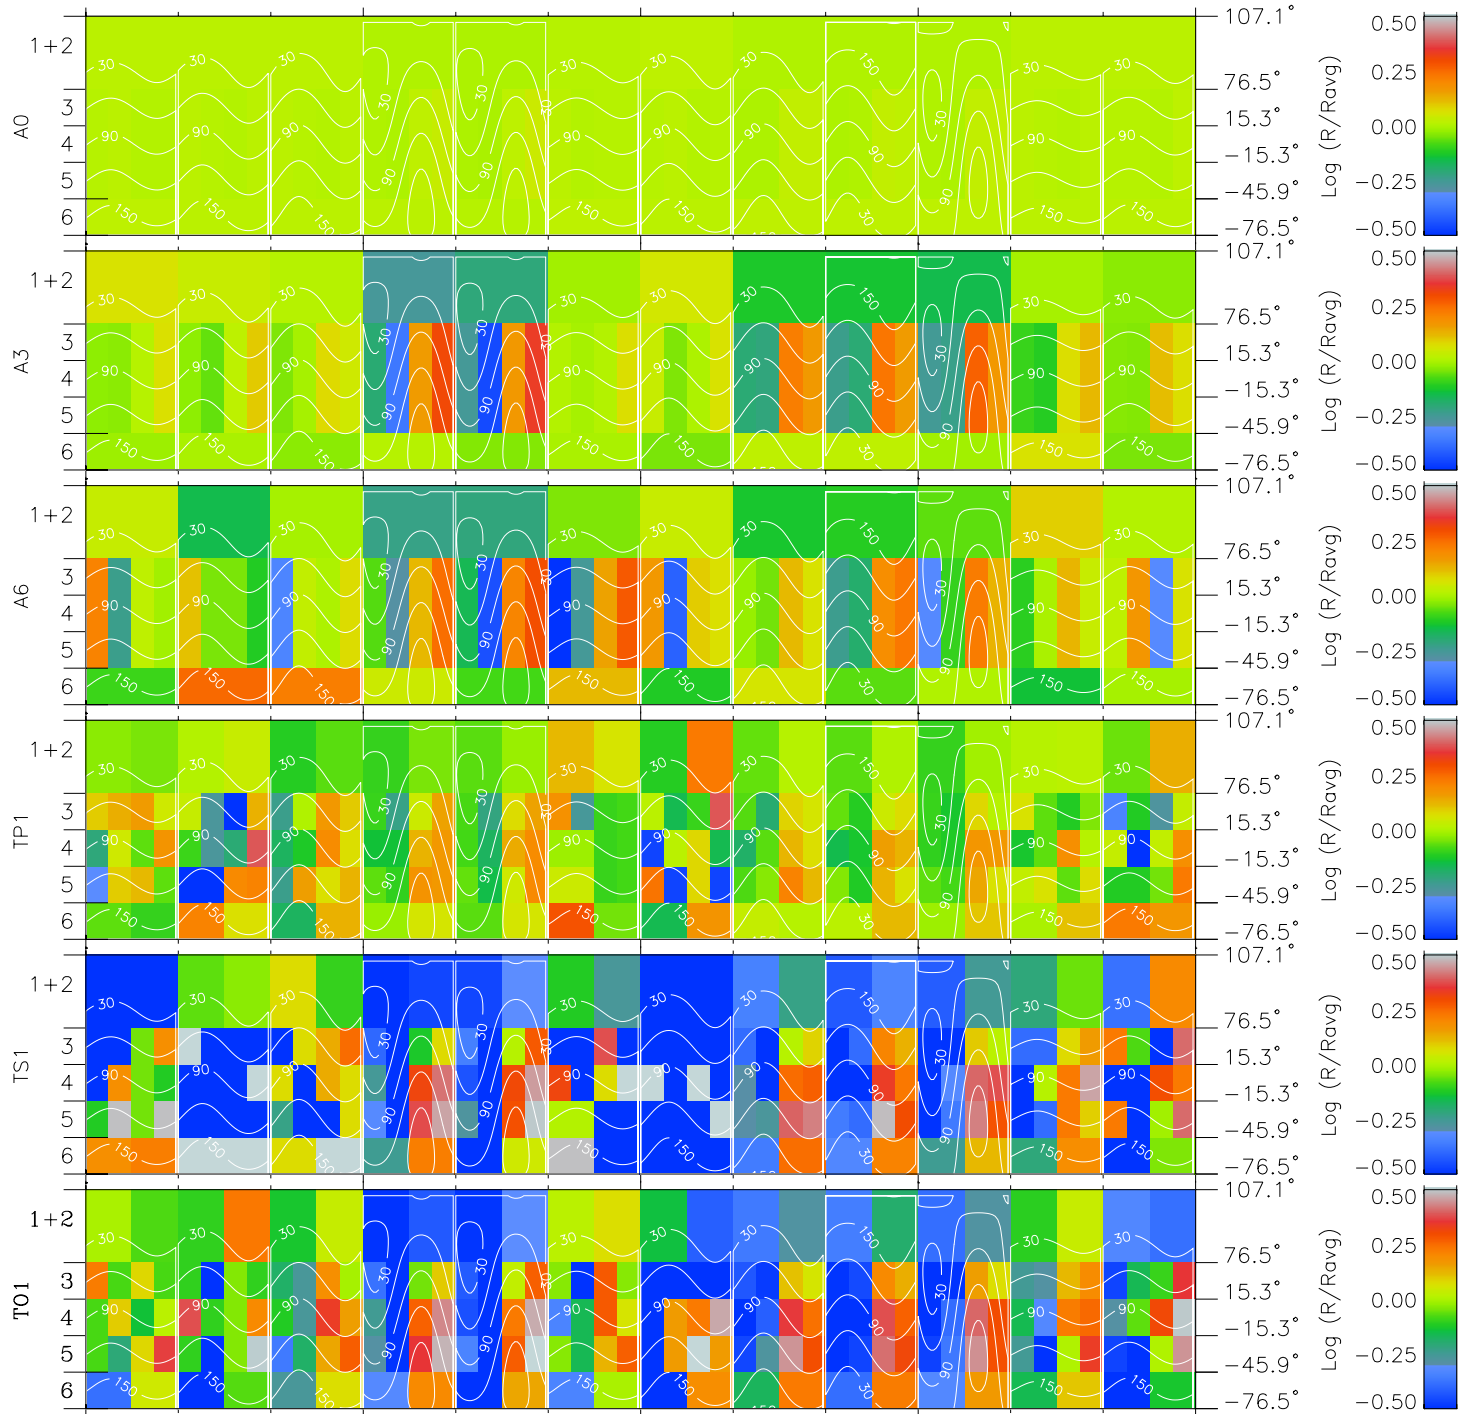

Galileo EPD Real Time All-Sky Anisotropies 97147

Software Version: RTSKY_MEAN V 1.20
 Data Production: 06-03-00
 Plot Production: Sat Sep 15 08:35:02 2001
 Color File: wondr3
 Geofactor File: 1.1

00:00:00
1997-147

147-06

147-12

147-18

00:00:00
1997-148

+
-93.27
-21.06
-0.15

+
-93.50
-21.63
-0.12

+
-93.71
-22.21
-0.09

+
-93.91
-22.77
-0.06

+
-94.09
-23.34
-0.03

X JSE(R_j)
Y JSE(R_j)
Z JSE(R_j)

◇ = Jupiter look direction
 □ = Corotation look direction