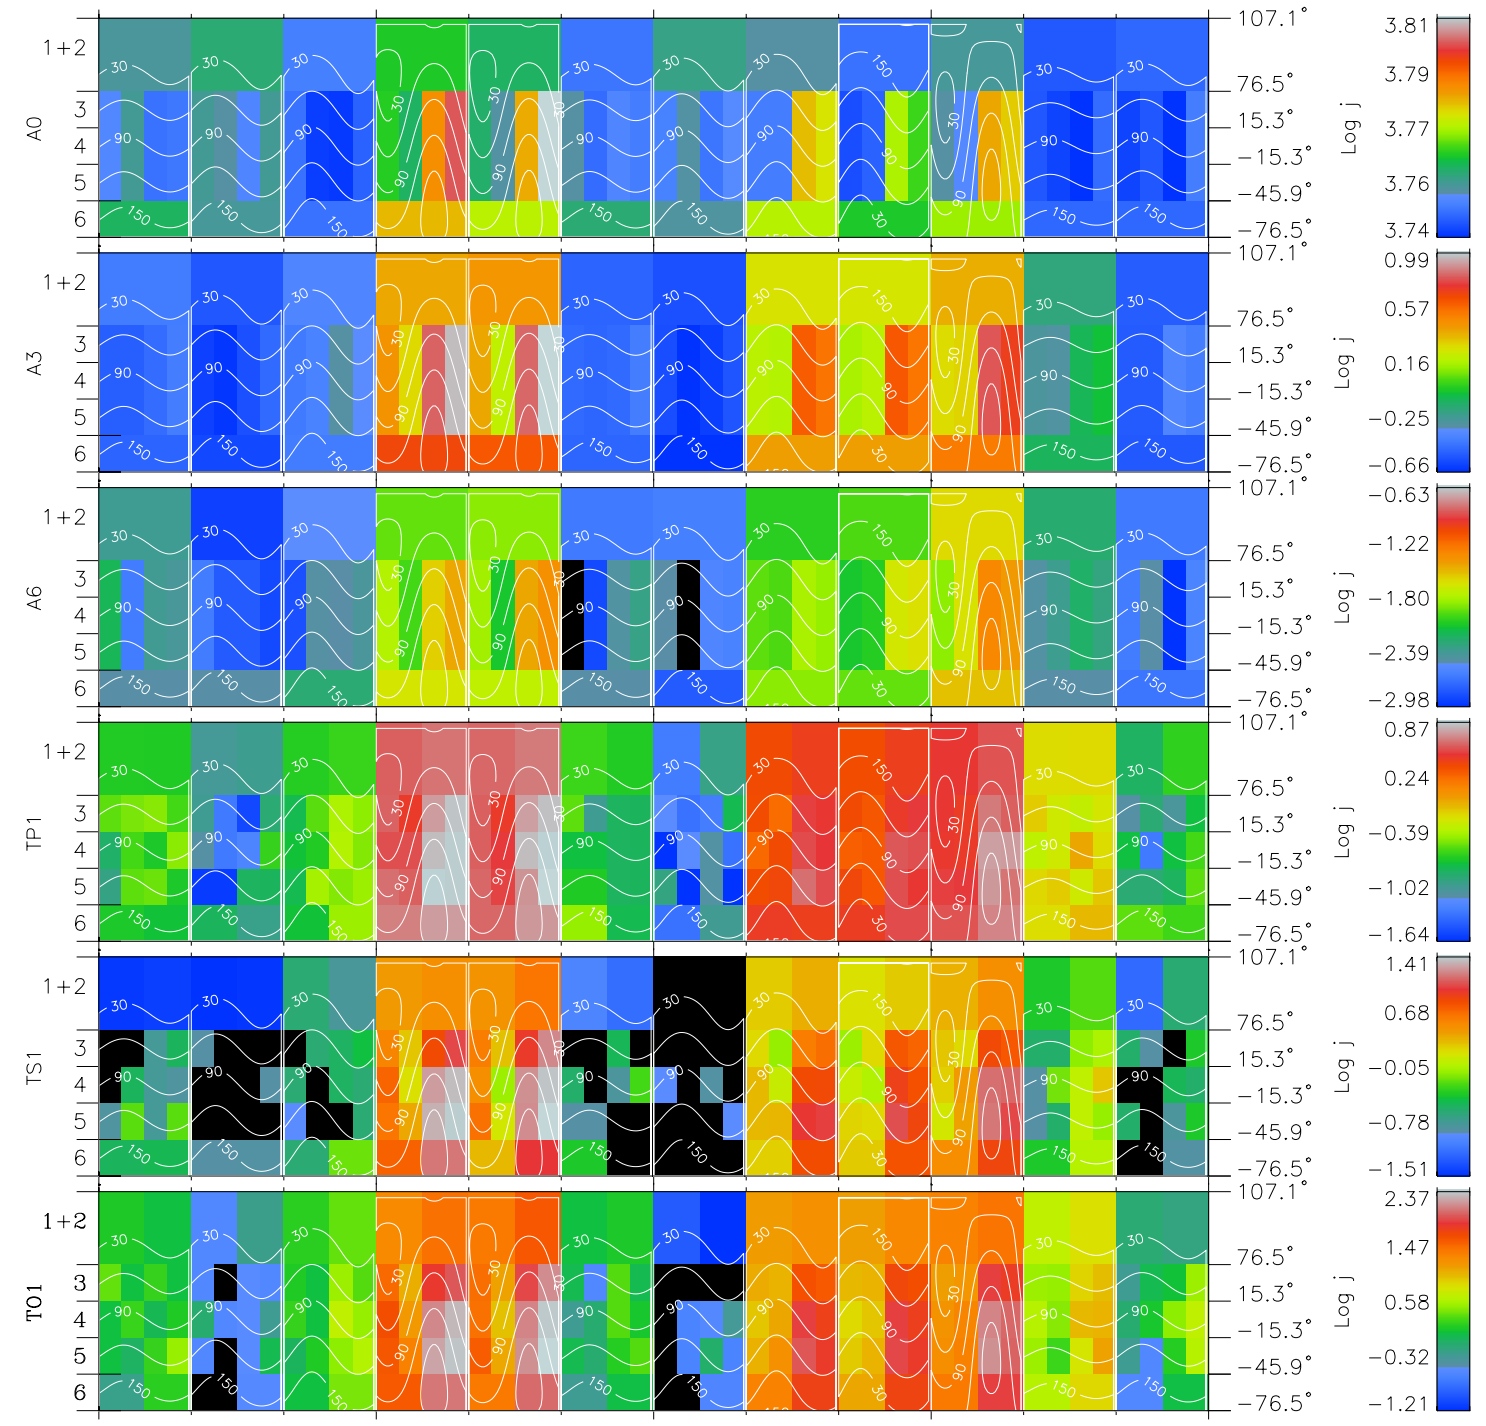

# Galileo EPD Real Time All-Sky Anisotropies 97147

Software Version: RTSKY\_FLUX V 1.20  
 Data Production: 06-03-00  
 Plot Production: Sat Sep 15 08:35:18 2001  
 Color File: wondr3  
 Geofactor File: 1.1

00:00:00 1997-147	147-06	147-12	147-18	00:00:00 1997-148	
+	+	+	+	+	X JSE(R <sub>j</sub> )
-93.27	-93.50	-93.71	-93.91	-94.09	Y JSE(R <sub>j</sub> )
-21.06	-21.63	-22.21	-22.77	-23.34	Z JSE(R <sub>j</sub> )
-0.15	-0.12	-0.09	-0.06	-0.03	

◇ = Jupiter look direction  
 □ = Corotation look direction