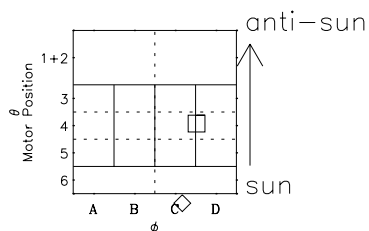

# Galileo EPD Real-Time Omni 97147

Software Version: RTLINE\_OMNI V 1.20  
Data Production: 06-03-00  
Plot Production: Sat Sep 15 08:36:57 2001

- ◇ = Jupiter look direction
- = Corotation look direction