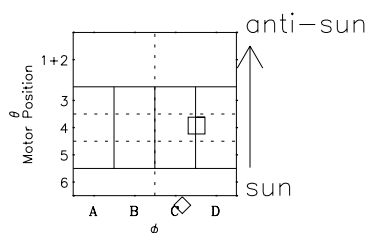

# Galileo EPD Real-Time Omni 97147

Software Version: RTLINE\_OMNI V 1.20  
Data Production: 06-03-00  
Plot Production: Sat Sep 15 08:36:56 2001

- ◇ = Jupiter look direction
- = Corotation look direction