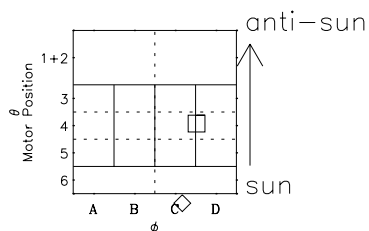

# Galileo EPD Real-Time Omni 97147

Software Version: RTLINE\_OMNI V 1.20  
Data Production: 06-03-00  
Plot Production: Sat Sep 15 08:36:56 2001

◇ = Jupiter look direction  
□ = Corotation look direction