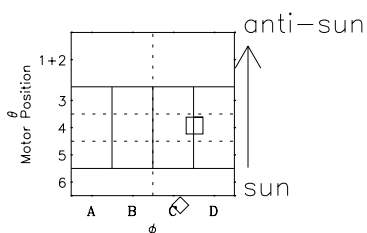

# Galileo EPD Real-Time Six-Sector 97147

Software Version: RTLINE\_R6 V 1.20  
Data Production: 06-03-00  
Plot Production: Sat Sep 15 08:37:05 2001

◇ = Jupiter look direction  
□ = Corotation look direction