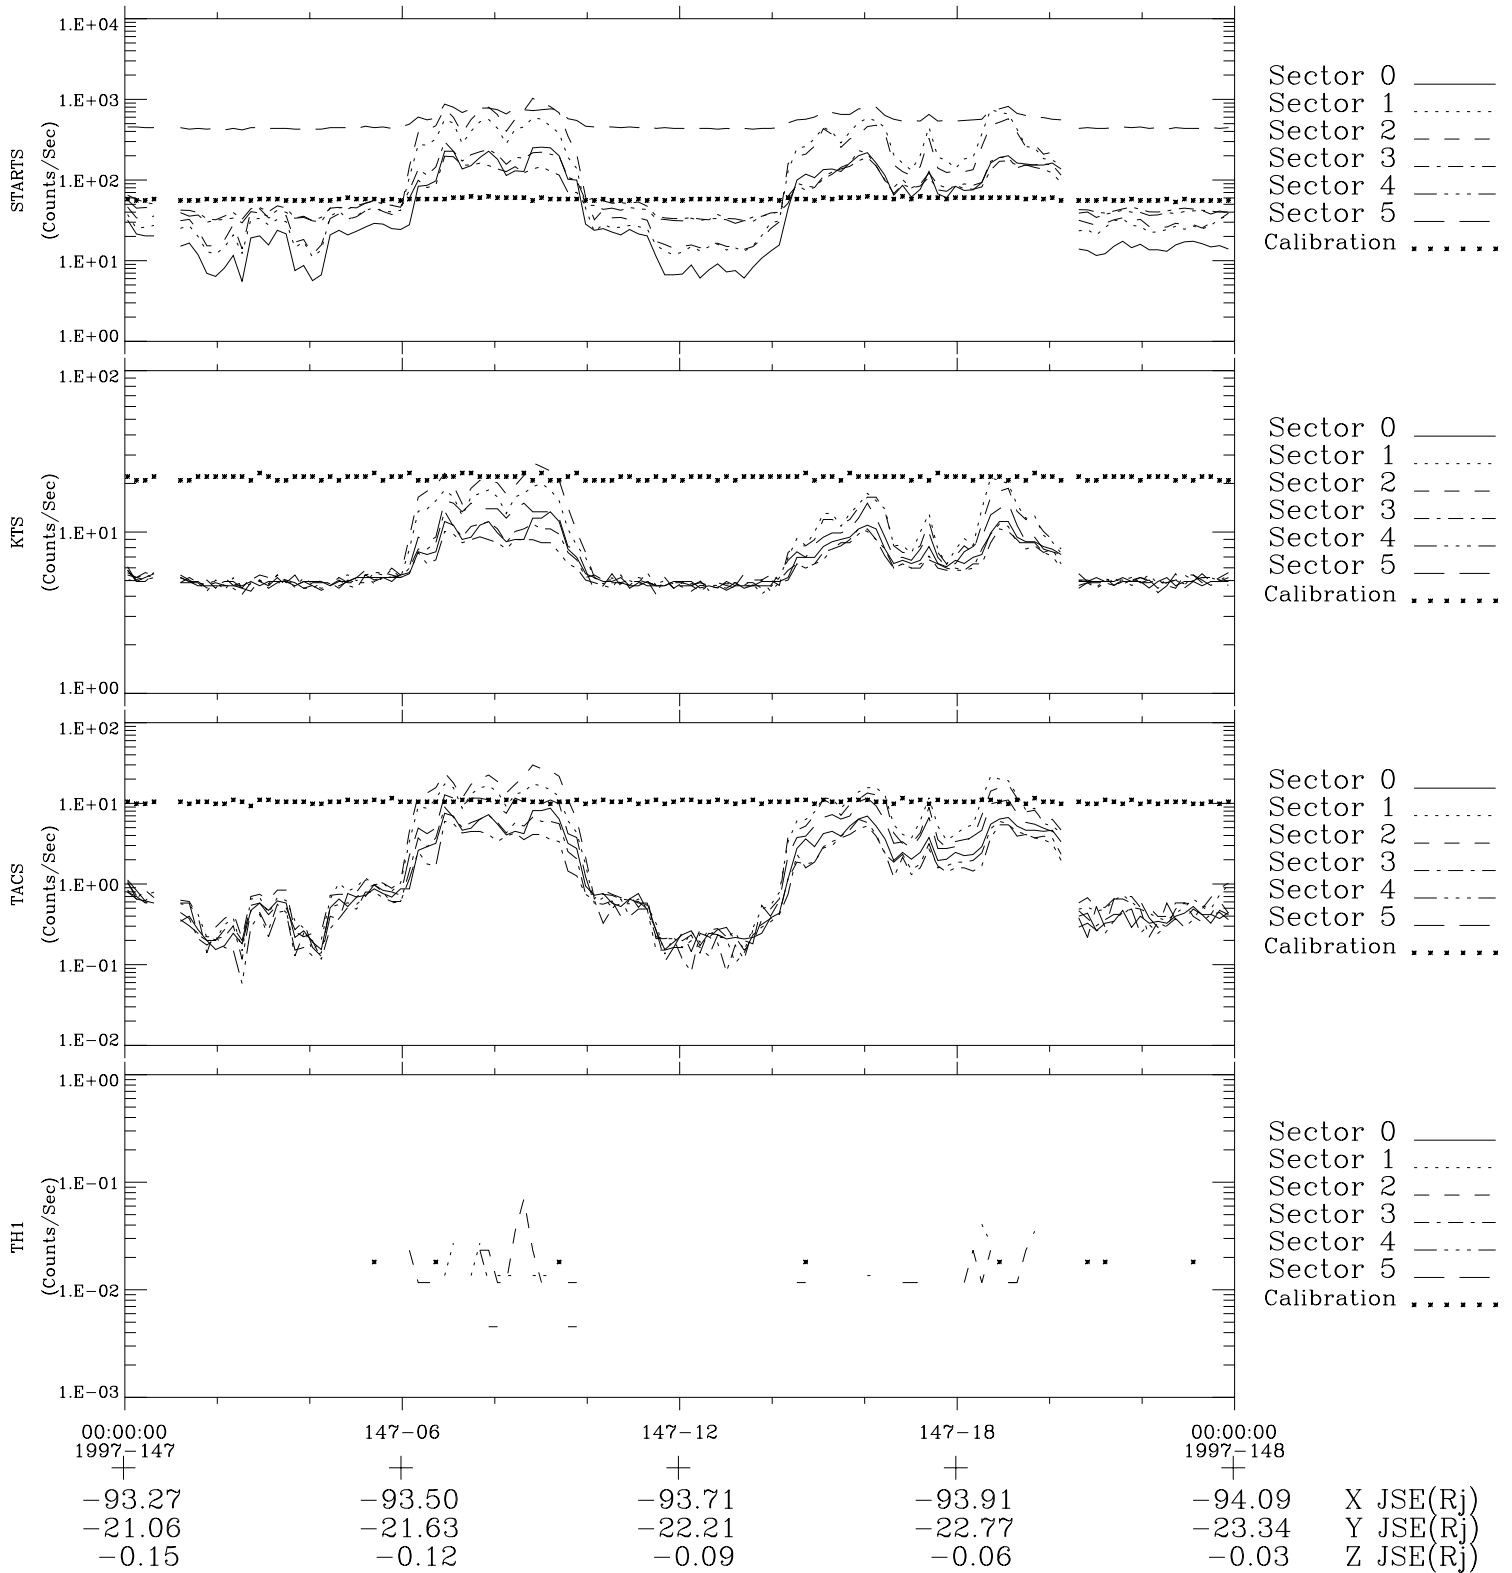

# Galileo EPD Real-Time Six-Sector 97147

Software Version: RTLINE\_R6 V 1.20  
Data Production: 06-03-00  
Plot Production: Sat Sep 15 08:37:05 2001

◇ = Jupiter look direction  
□ = Corotation look direction