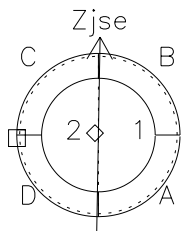

# Galileo EPD Real-Time Six-Sector 97147

Software Version: RTLINE\_R6 V 1.20  
Data Production: 06-03-00  
Plot Production: Sat Sep 15 08:37:05 2001

◇ = Jupiter look direction  
□ = Corotation look direction