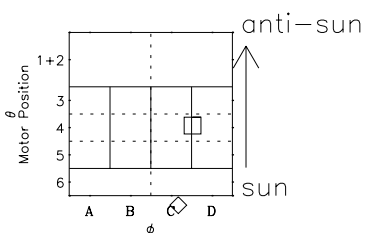

Galileo EPD Real-Time Six-Sector 97147

Software Version: RTLINE_R6 V 1.20
Data Production: 06-03-00
Plot Production: Sat Sep 15 08:37:05 2001

◇ = Jupiter look direction
□ = Corotation look direction