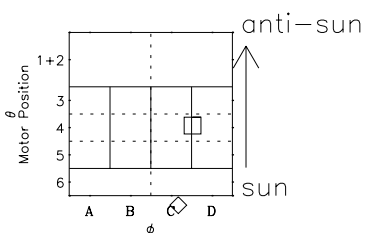

Galileo EPD Real-Time Six-Sector 97147

Software Version: RTLINE_R6 V 1.20
Data Production: 06-03-00
Plot Production: Sat Sep 15 08:37:04 2001

◇ = Jupiter look direction
□ = Corotation look direction