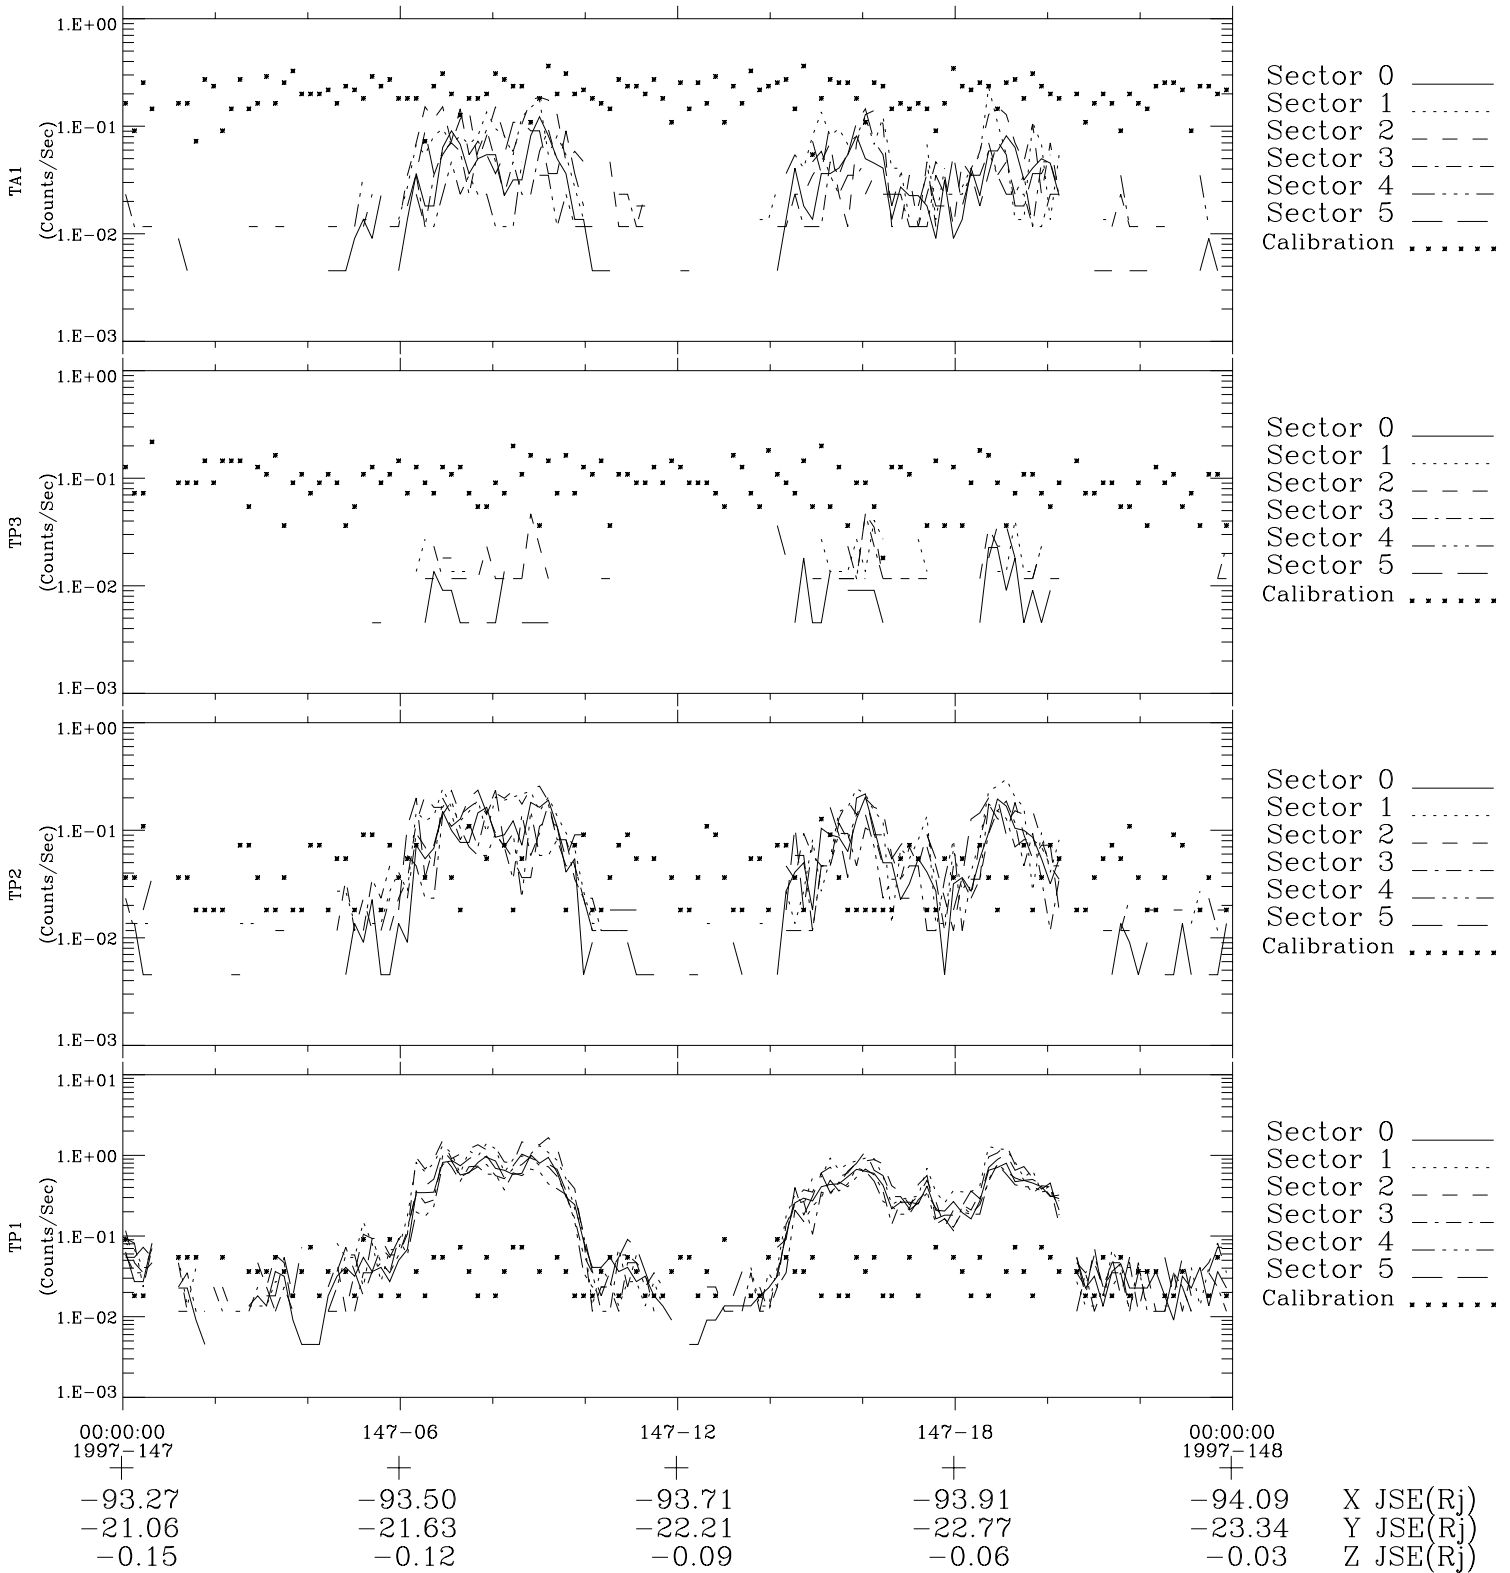

Galileo EPD Real-Time Six-Sector 97147

Software Version: RTLINE_R6 V 1.20
Data Production: 06-03-00
Plot Production: Sat Sep 15 08:37:03 2001

◇ = Jupiter look direction
□ = Corotation look direction