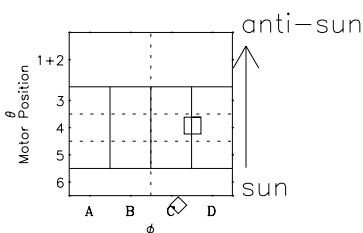

Galileo EPD Real-Time Six-Sector 97147

Software Version: RTLINE_R6 V 1.20
Data Production: 06-03-00
Plot Production: Sat Sep 15 08:37:03 2001

◇ = Jupiter look direction
□ = Corotation look direction