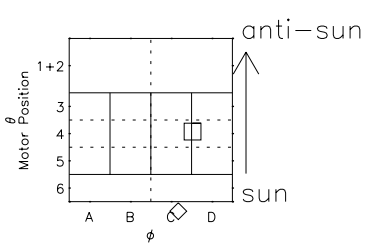

Galileo EPD Real Elevation Anisotropies 97147

Software Version: RTELEV_NORM V 1.20
Data Production: 06-03-00
Plot Production: Sat Sep 15 08:36:16 2001
Color File: wondr3
Geofactor File: 1.1

00:00:00 1997-147	147-06	147-12	147-18	00:00:00 1997-148	
+	+	+	+	+	X JSE(R _j)
-93.27	-93.50	-93.71	-93.91	-94.09	Y JSE(R _j)
-21.06	-21.63	-22.21	-22.77	-23.34	Z JSE(R _j)
-0.15	-0.12	-0.09	-0.06	-0.03	

- ◇ = Jupiter look direction
- = Corotation look direction