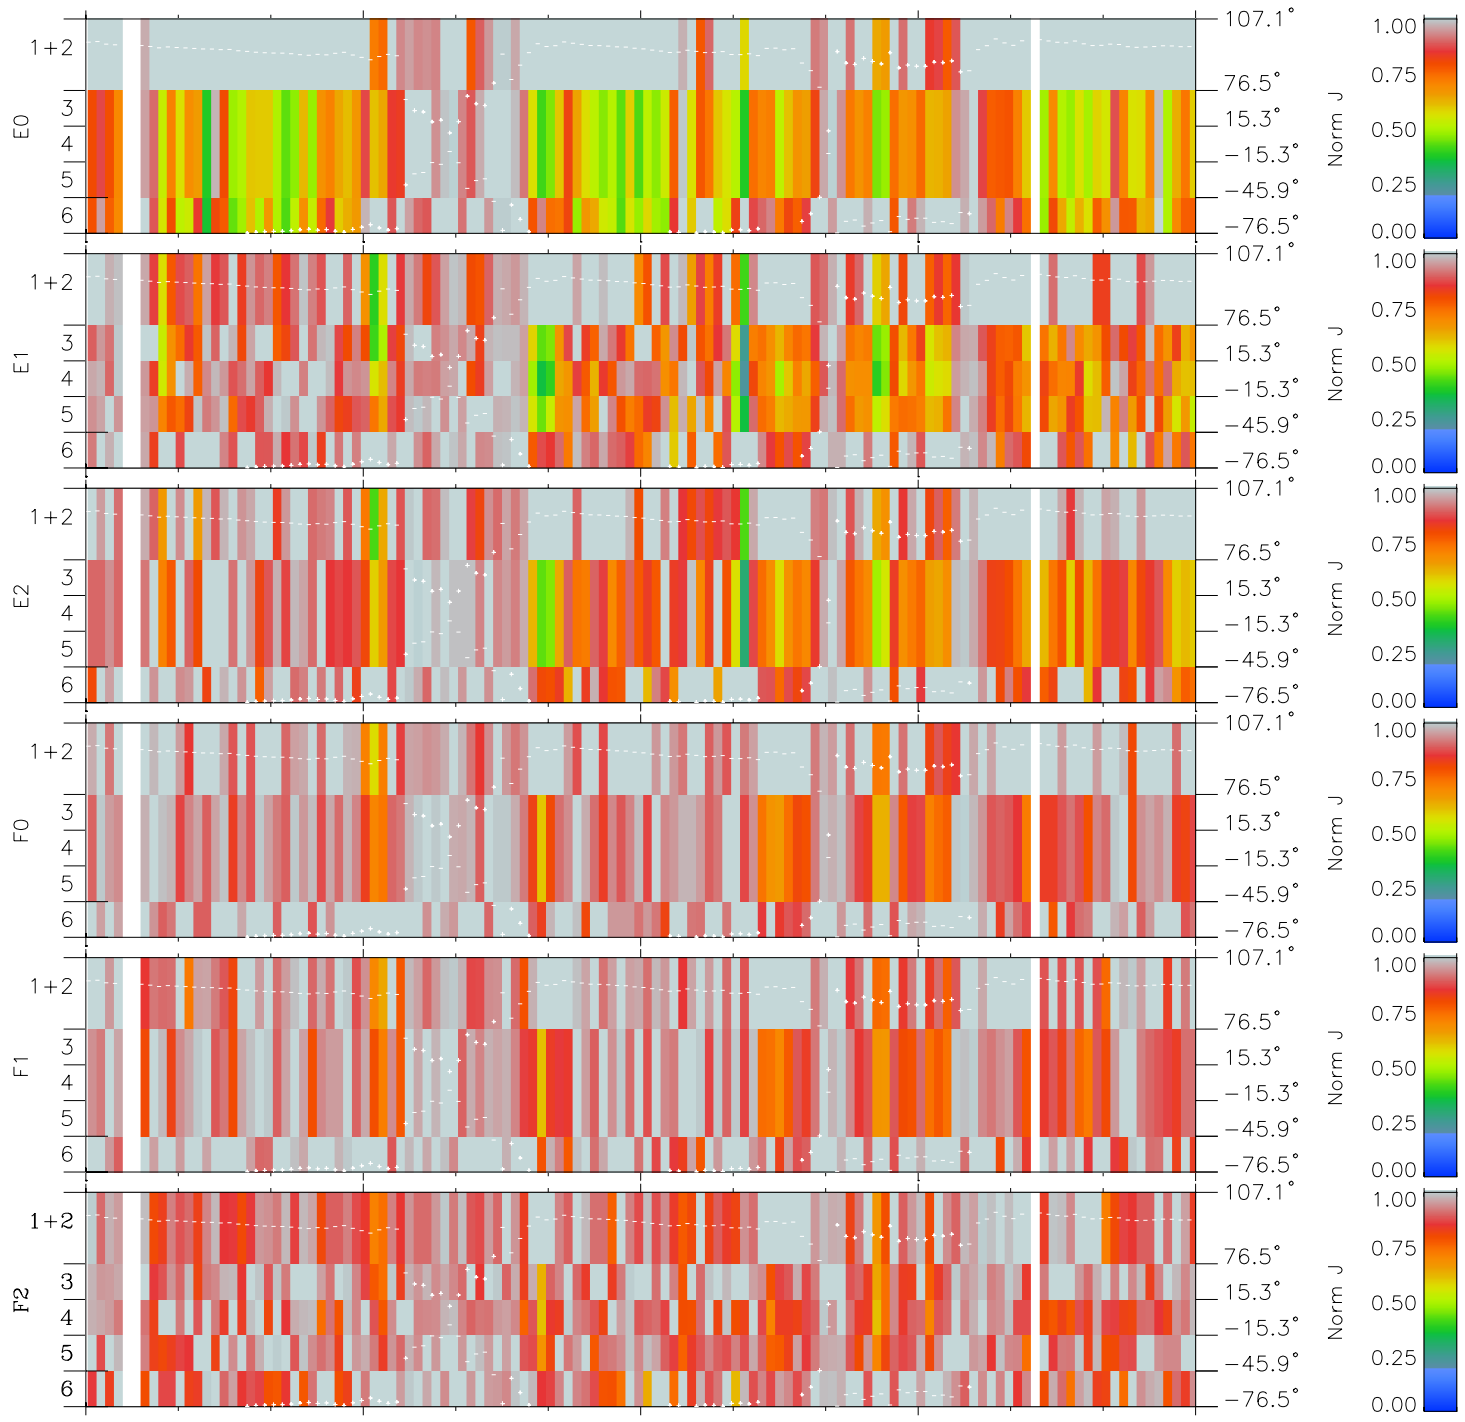

Galileo EPD Real Elevation Anisotropies 97147

Software Version: RTELEV_NORM V 1.20
Data Production: 06-03-00
Plot Production: Sat Sep 15 08:36:16 2001
Color File: wondr3
Geofactor File: 1.1

00:00:00 1997-147	147-06	147-12	147-18	00:00:00 1997-148	
+	+	+	+	+	X JSE(R _j)
-93.27	-93.50	-93.71	-93.91	-94.09	Y JSE(R _j)
-21.06	-21.63	-22.21	-22.77	-23.34	Z JSE(R _j)
-0.15	-0.12	-0.09	-0.06	-0.03	

- ◇ = Jupiter look direction
- = Corotation look direction