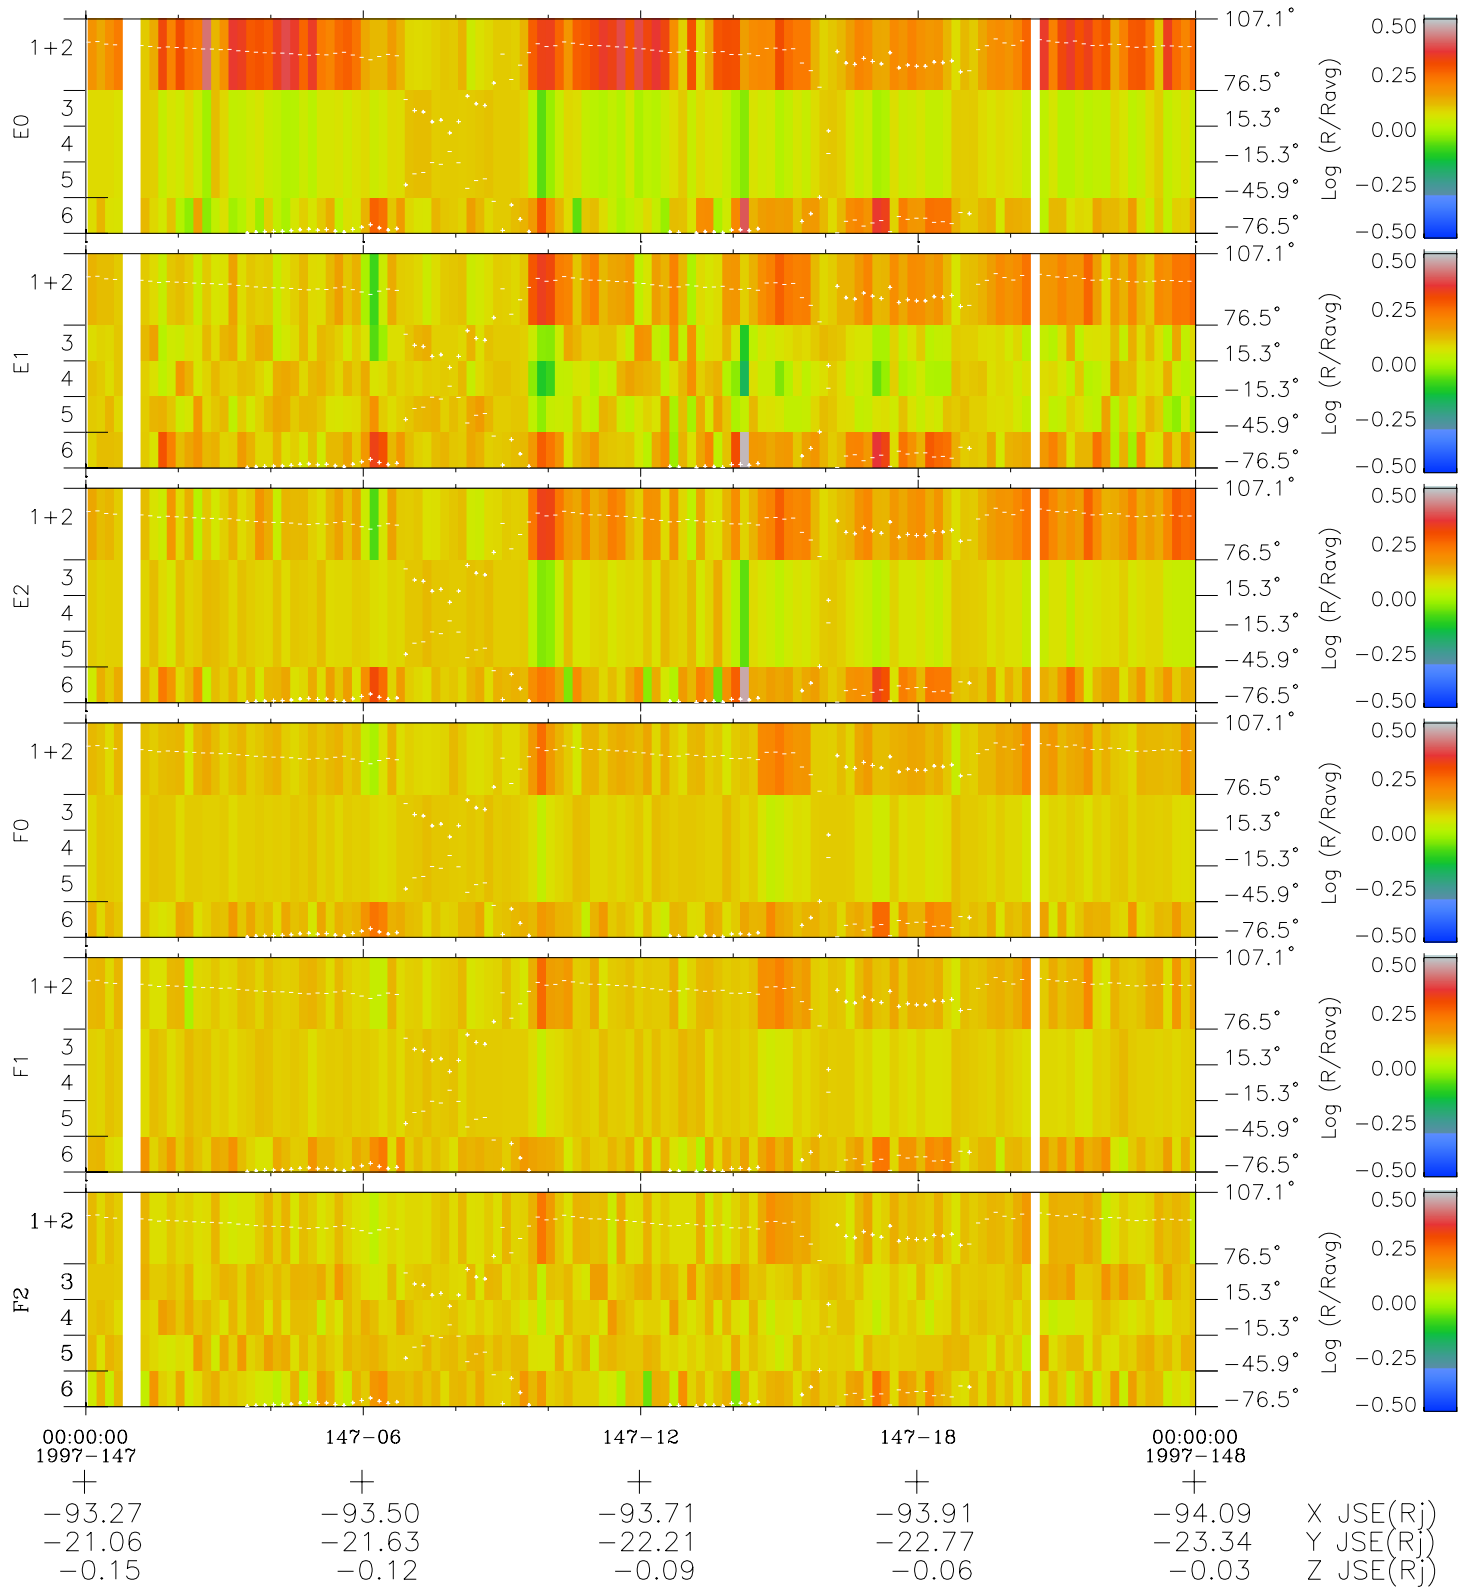

Galileo EPD Real Elevation Anisotropies 97147

Software Version: RTELEV_MEAN V 1.20
 Data Production: 06-03-00
 Plot Production: Sat Sep 15 08:35:52 2001
 Color File: wondr3
 Geofactor File: 1.1

- ◇ = Jupiter look direction
- = Corotation look direction