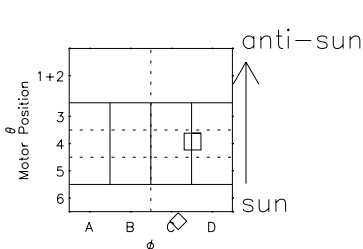

Galileo EPD Real Elevation Anisotropies 97147

Software Version: RTELEV_MEAN V 1.20
 Data Production: 06-03-00
 Plot Production: Sat Sep 15 08:35:52 2001
 Color File: wondr3
 Geofactor File: 1.1

- ◇ = Jupiter look direction
- = Corotation look direction