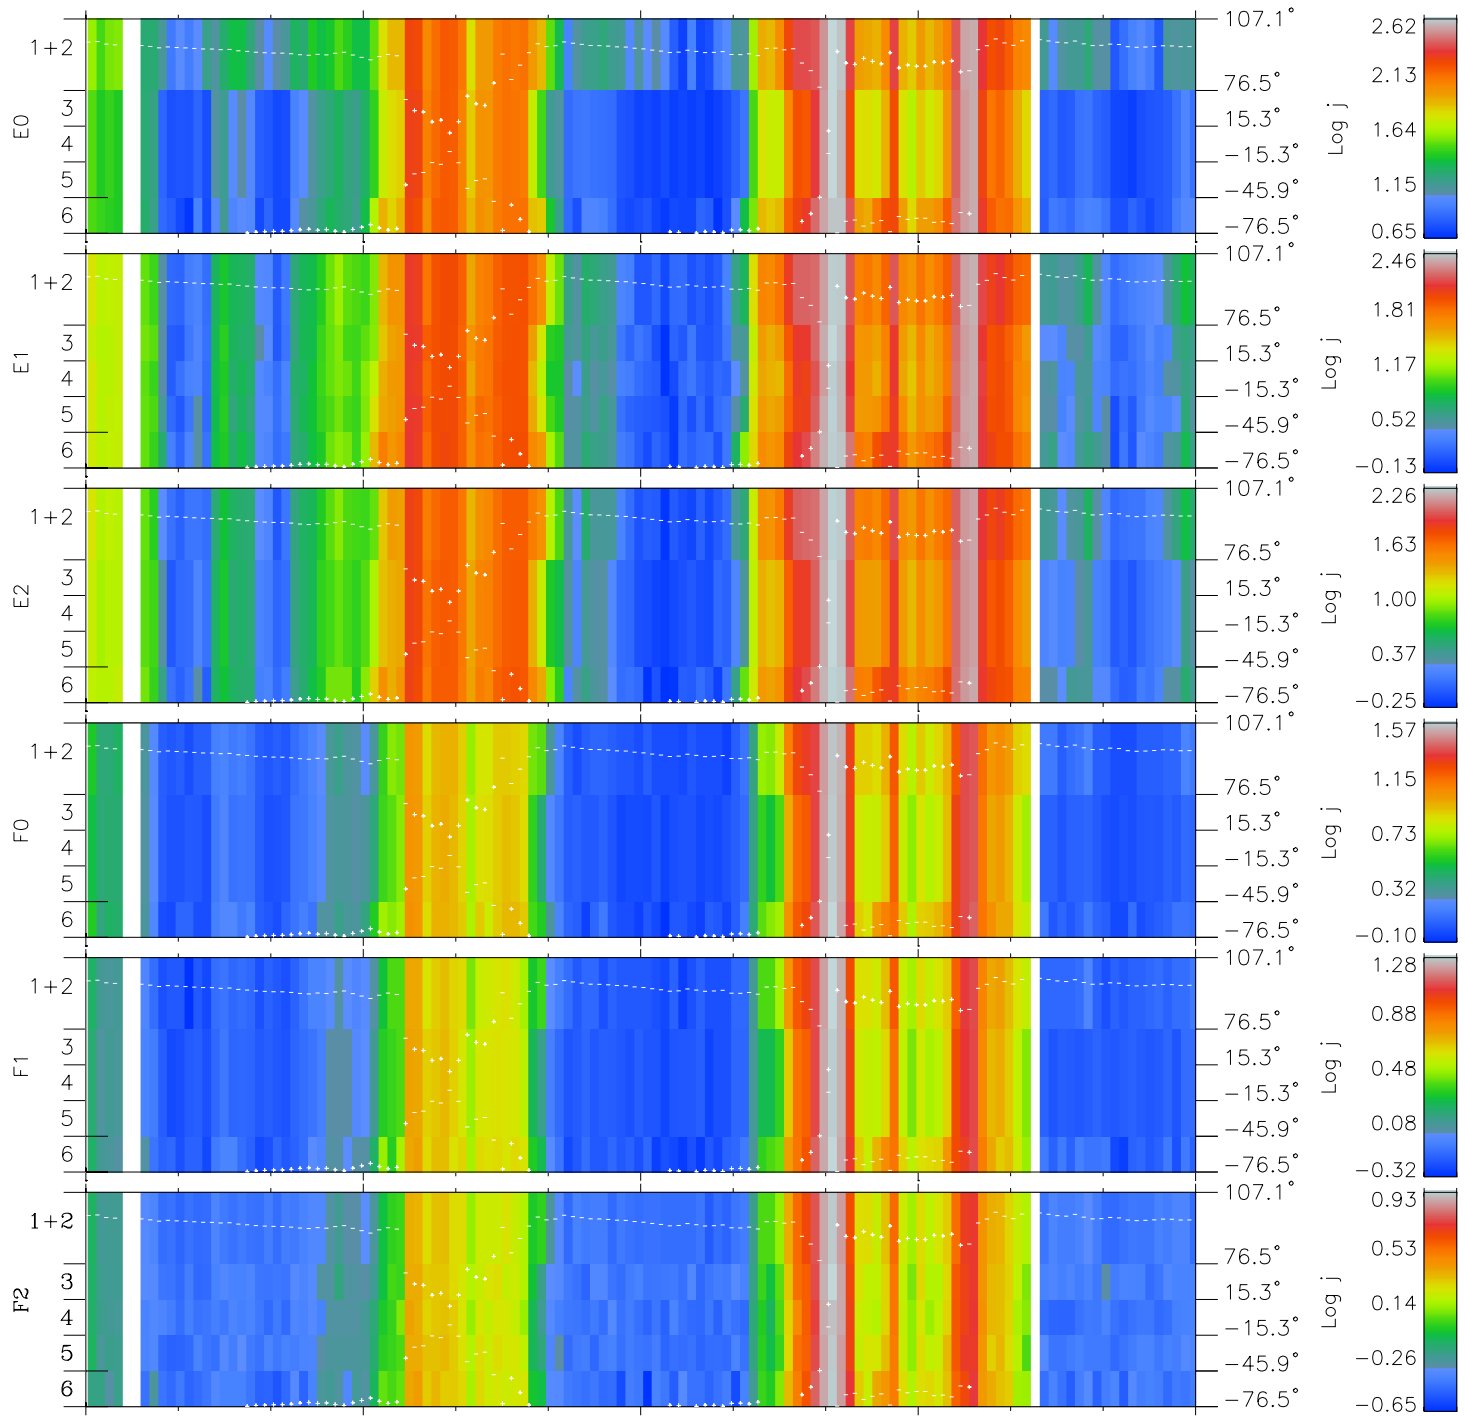

# Galileo EPD Real Elevation Anisotropies 97147

Software Version: RTELEV\_FLUX V 1.20  
 Data Production: 06-03-00  
 Plot Production: Sat Sep 15 08:36:04 2001  
 Color File: wondr3  
 Geofactor File: 1.1

00:00:00 1997-147	147-06	147-12	147-18	00:00:00 1997-148	X JSE(R <sub>j</sub> )	Y JSE(R <sub>j</sub> )	Z JSE(R <sub>j</sub> )
+	+	+	+	+			
-93.27	-93.50	-93.71	-93.91	-94.09			
-21.06	-21.63	-22.21	-22.77	-23.34			
-0.15	-0.12	-0.09	-0.06	-0.03			

- ◇ = Jupiter look direction
- = Corotation look direction