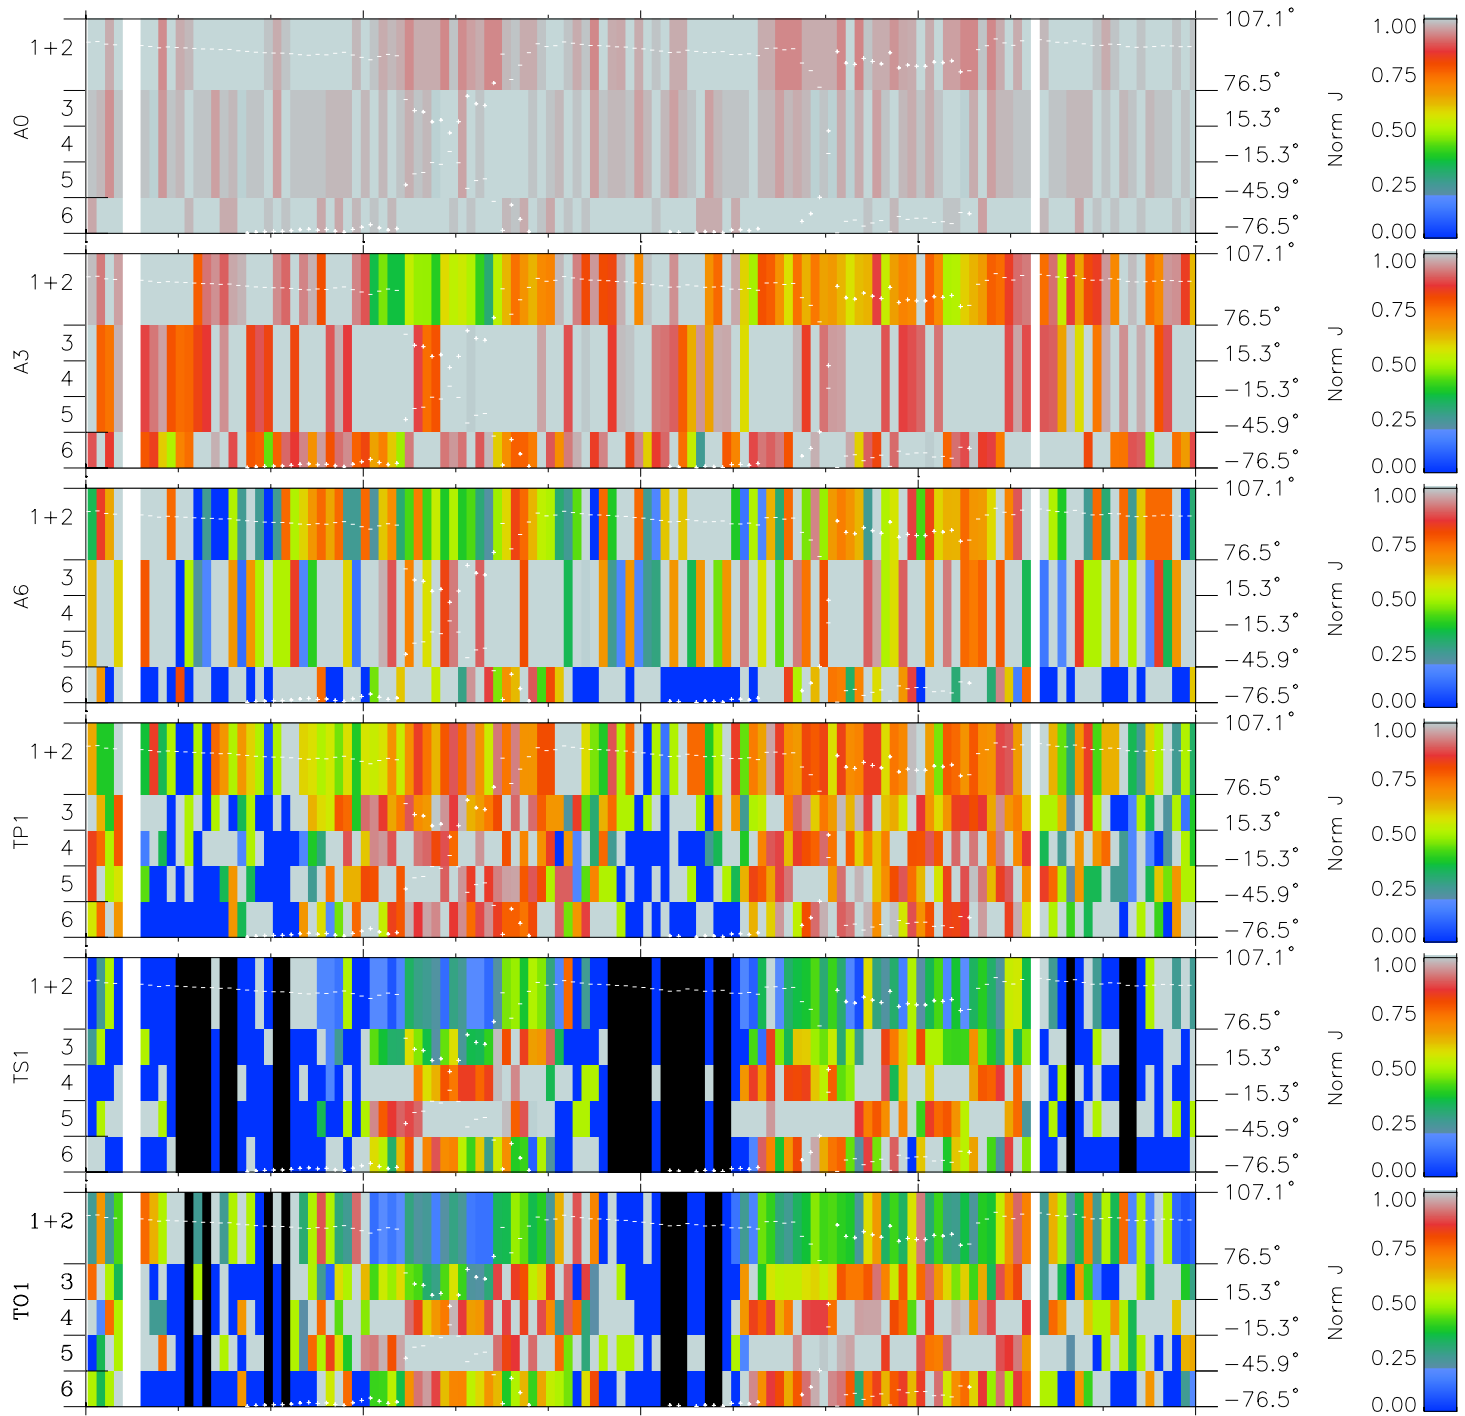

Galileo EPD Real Elevation Anisotropies 97147

Software Version: RTELEV_NORM V 1.20
 Data Production: 06-03-00
 Plot Production: Sat Sep 15 08:36:10 2001
 Color File: wondr3
 Geofactor File: 1.1

00:00:00 1997-147	147-06	147-12	147-18	00:00:00 1997-148	
+	+	+	+	+	
-93.27	-93.50	-93.71	-93.91	-94.09	X JSE(R _j)
-21.06	-21.63	-22.21	-22.77	-23.34	Y JSE(R _j)
-0.15	-0.12	-0.09	-0.06	-0.03	Z JSE(R _j)

- ◇ = Jupiter look direction
- = Corotation look direction