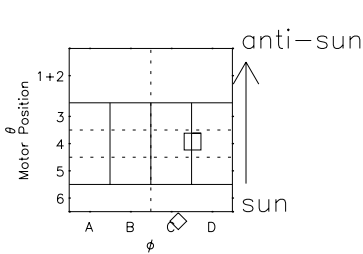

Galileo EPD Real Elevation Anisotropies 97147

Software Version: RTELEV_NORM V 1.20
 Data Production: 06-03-00
 Plot Production: Sat Sep 15 08:36:10 2001
 Color File: wondr3
 Geofactor File: 1.1

00:00:00 1997-147	147-06	147-12	147-18	00:00:00 1997-148	
+	+	+	+	+	
-93.27	-93.50	-93.71	-93.91	-94.09	X JSE(R _j)
-21.06	-21.63	-22.21	-22.77	-23.34	Y JSE(R _j)
-0.15	-0.12	-0.09	-0.06	-0.03	Z JSE(R _j)

- ◇ = Jupiter look direction
- = Corotation look direction