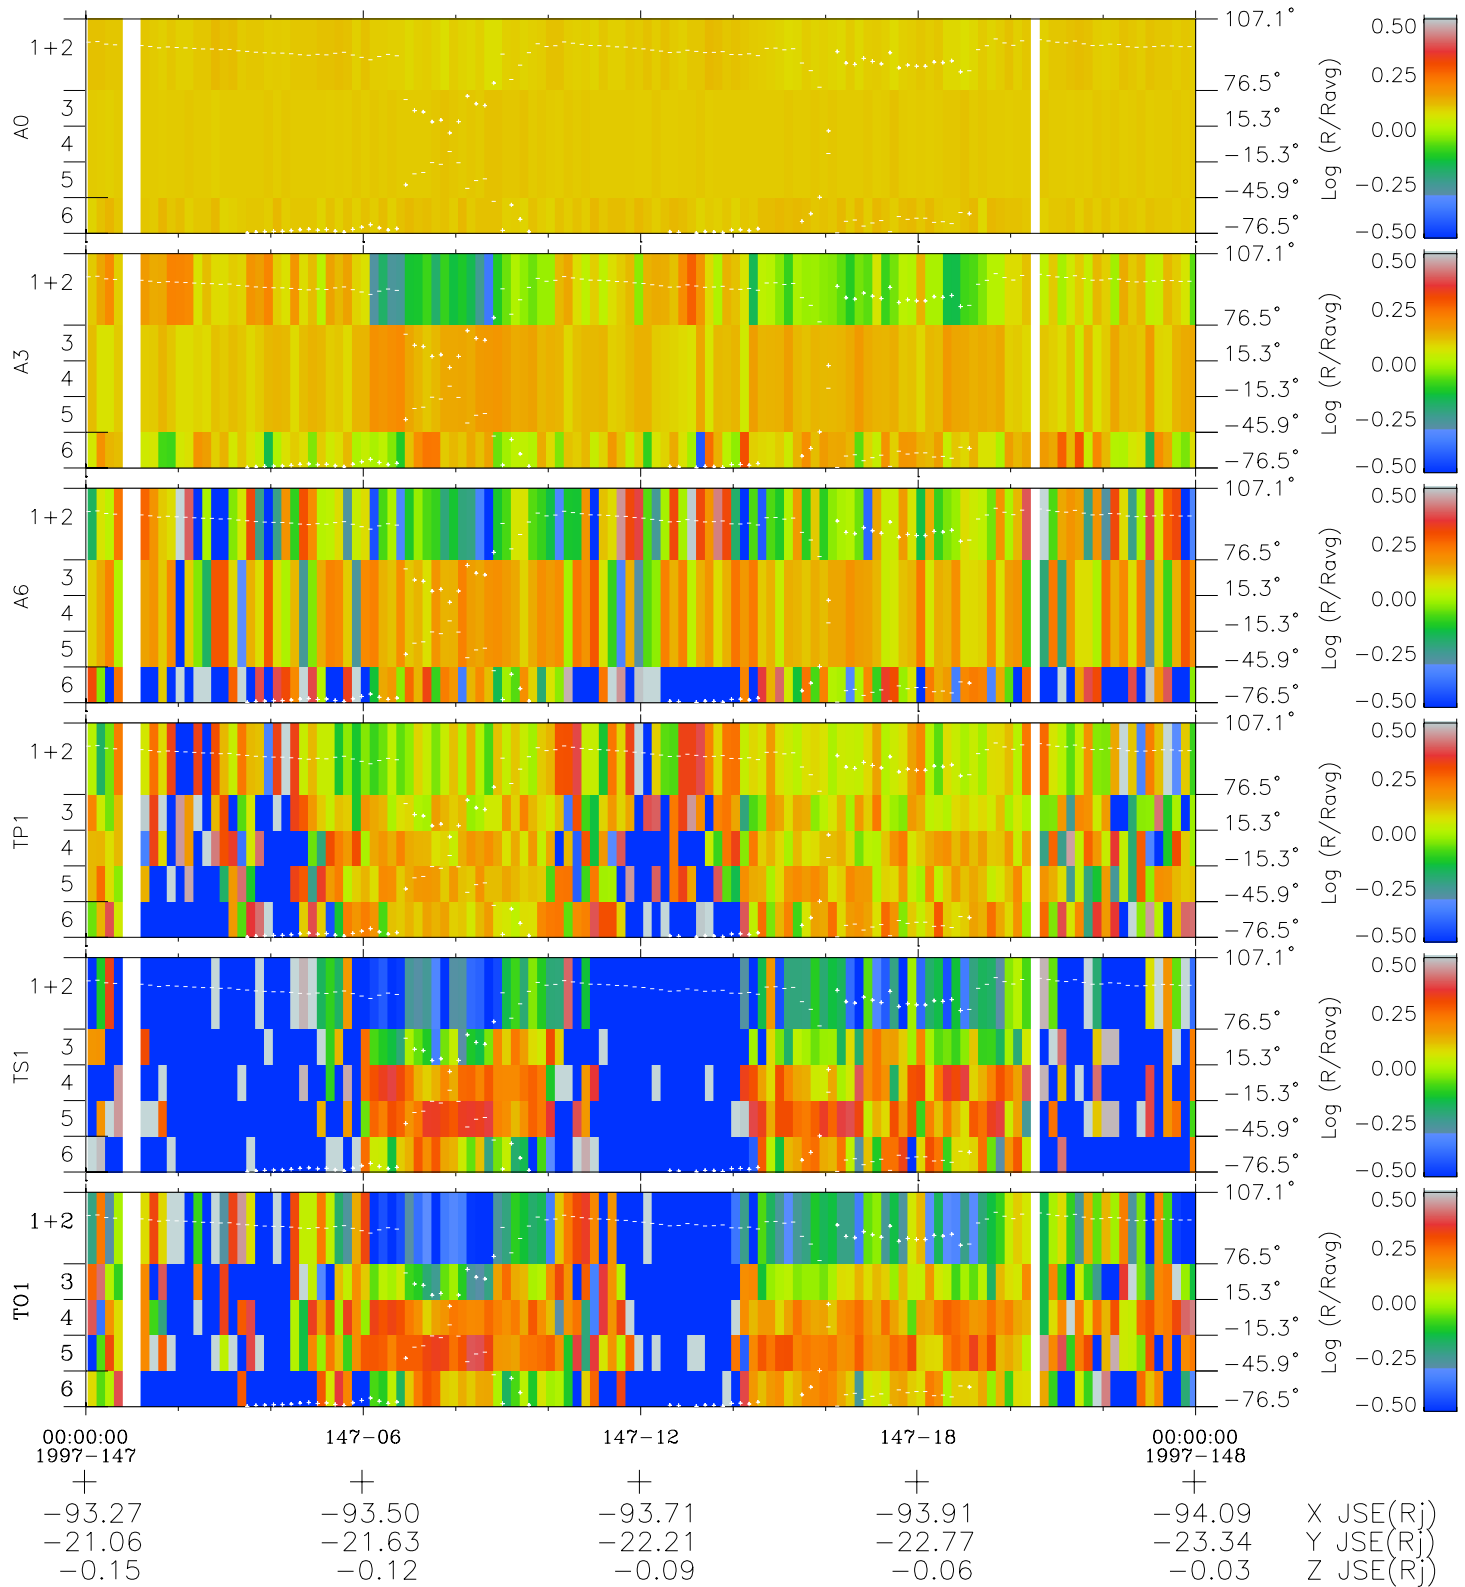

Galileo EPD Real Elevation Anisotropies 97147

Software Version: RTELEV_MEAN V 1.20
 Data Production: 06-03-00
 Plot Production: Sat Sep 15 08:35:46 2001
 Color File: wondr3
 Geofactor File: 1.1

- ◇ = Jupiter look direction
- = Corotation look direction