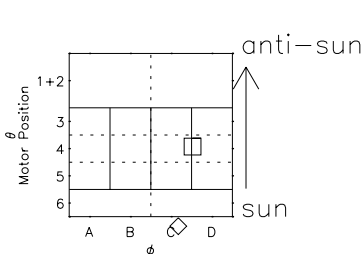

Galileo EPD Real Elevation Anisotropies 97147

Software Version: RTELEV_MEAN V 1.20
 Data Production: 06-03-00
 Plot Production: Sat Sep 15 08:35:46 2001
 Color File: wondr3
 Geofactor File: 1.1

- ◇ = Jupiter look direction
- = Corotation look direction