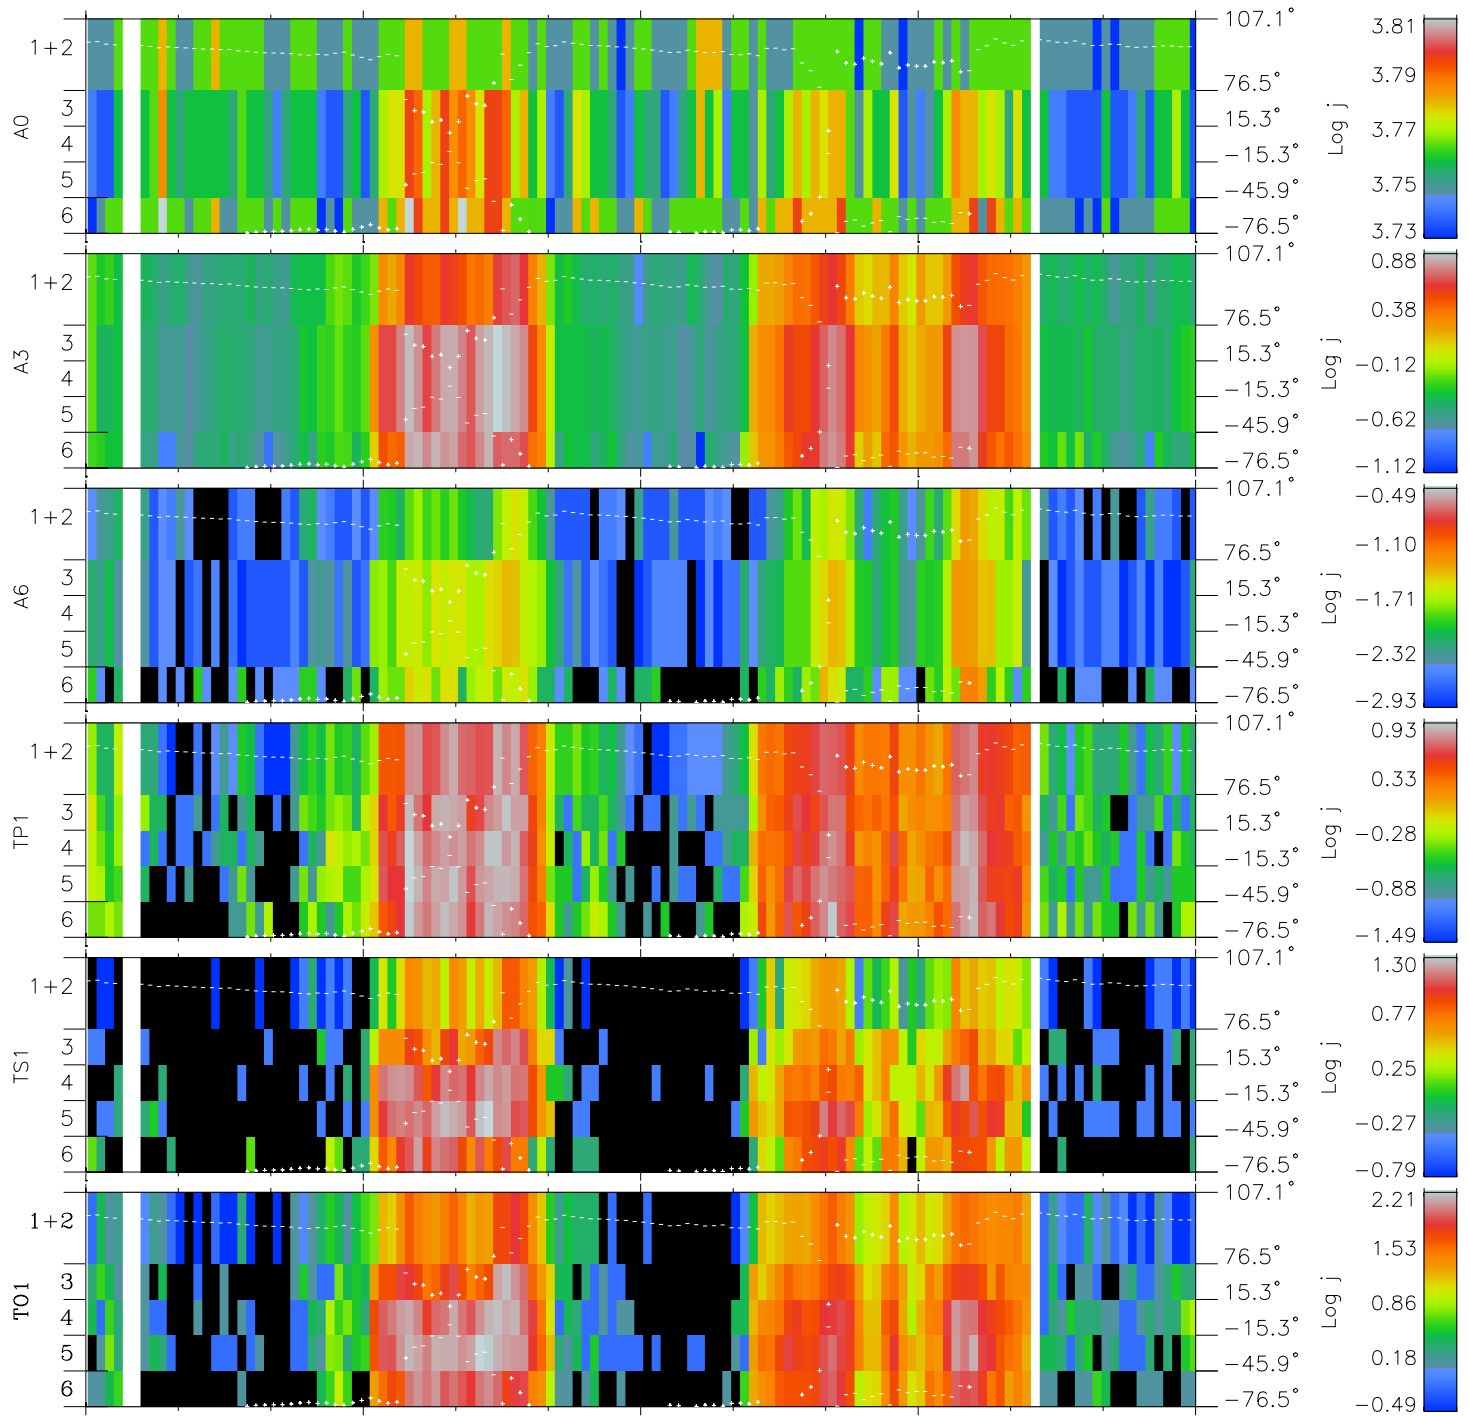

Galileo EPD Real Elevation Anisotropies 97147

Software Version: RTELEV_FLUX V 1.20
Data Production: 06-03-00
Plot Production: Sat Sep 15 08:35:58 2001
Color File: wondr3
Geofactor File: 1.1

00:00:00 1997-147	147-06	147-12	147-18	00:00:00 1997-148	
+	+	+	+	+	
-93.27	-93.50	-93.71	-93.91	-94.09	X JSE(R _j)
-21.06	-21.63	-22.21	-22.77	-23.34	Y JSE(R _j)
-0.15	-0.12	-0.09	-0.06	-0.03	Z JSE(R _j)

- ◇ = Jupiter look direction
- = Corotation look direction