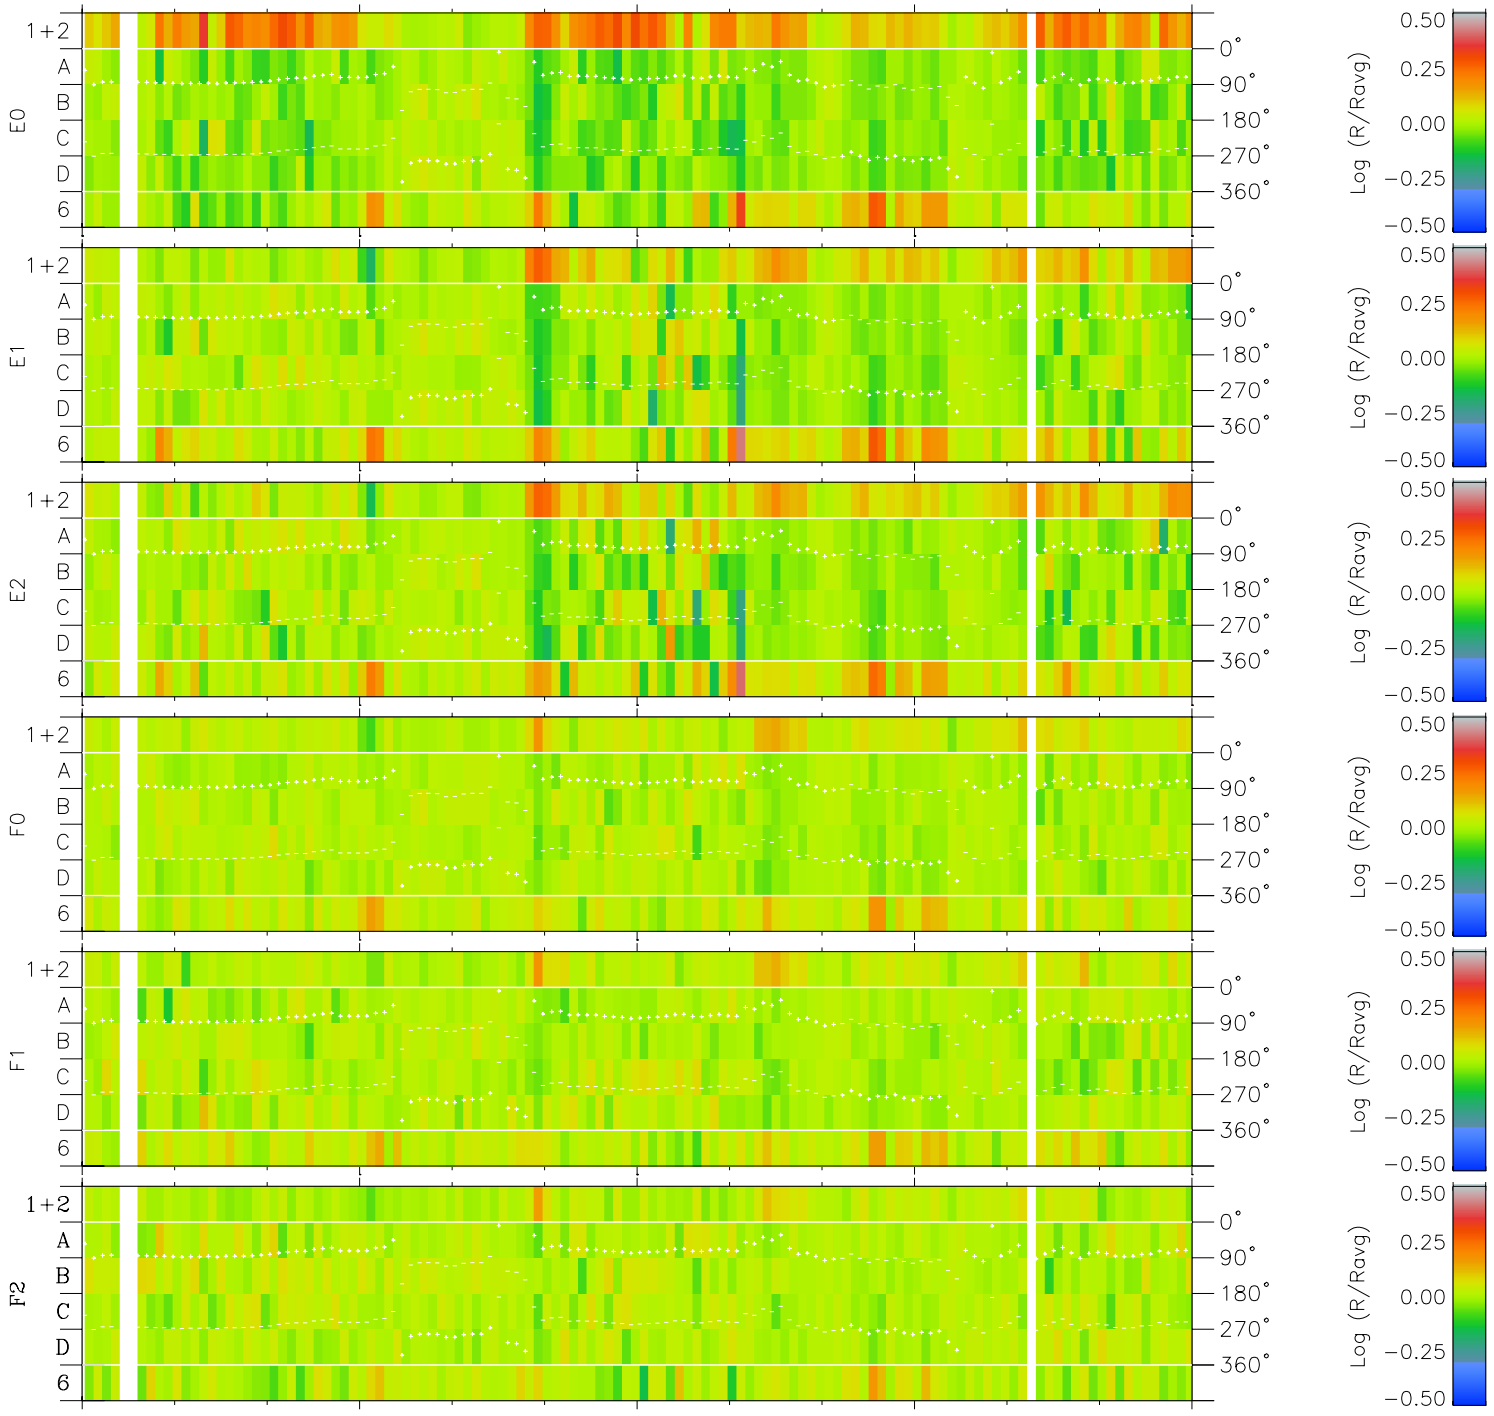

Galileo EPD Real Time Azimuth Anisotropies 97147

Software Version: RTAZIM_MEAN V 1.20
 Data Production: 06-03-00
 Plot Production: Sat Sep 15 08:36:27 2001
 Color File: wondr3
 Geofactor File: 1.1

00:00:00 1997-147	147-06	147-12	147-18	00:00:00 1997-148	
+	+	+	+	+	X JSE(R _j)
-93.27	-93.50	-93.71	-93.91	-94.09	Y JSE(R _j)
-21.06	-21.63	-22.21	-22.77	-23.34	Z JSE(R _j)
-0.15	-0.12	-0.09	-0.06	-0.03	

- ◇ = Jupiter look direction
- = Corotation look direction