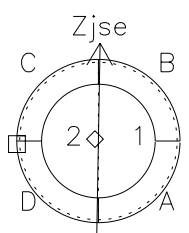

Galileo EPD Real Time Azimuth Anisotropies 97147

Software Version: RTAZIM_MEAN V 1.20
 Data Production: 06-03-00
 Plot Production: Sat Sep 15 08:36:27 2001
 Color File: wondr3
 Geofactor File: 1.1

00:00:00 1997-147	147-06	147-12	147-18	00:00:00 1997-148	
+	+	+	+	+	X JSE(R _j)
-93.27	-93.50	-93.71	-93.91	-94.09	Y JSE(R _j)
-21.06	-21.63	-22.21	-22.77	-23.34	Z JSE(R _j)
-0.15	-0.12	-0.09	-0.06	-0.03	

- ◇ = Jupiter look direction
- = Corotation look direction