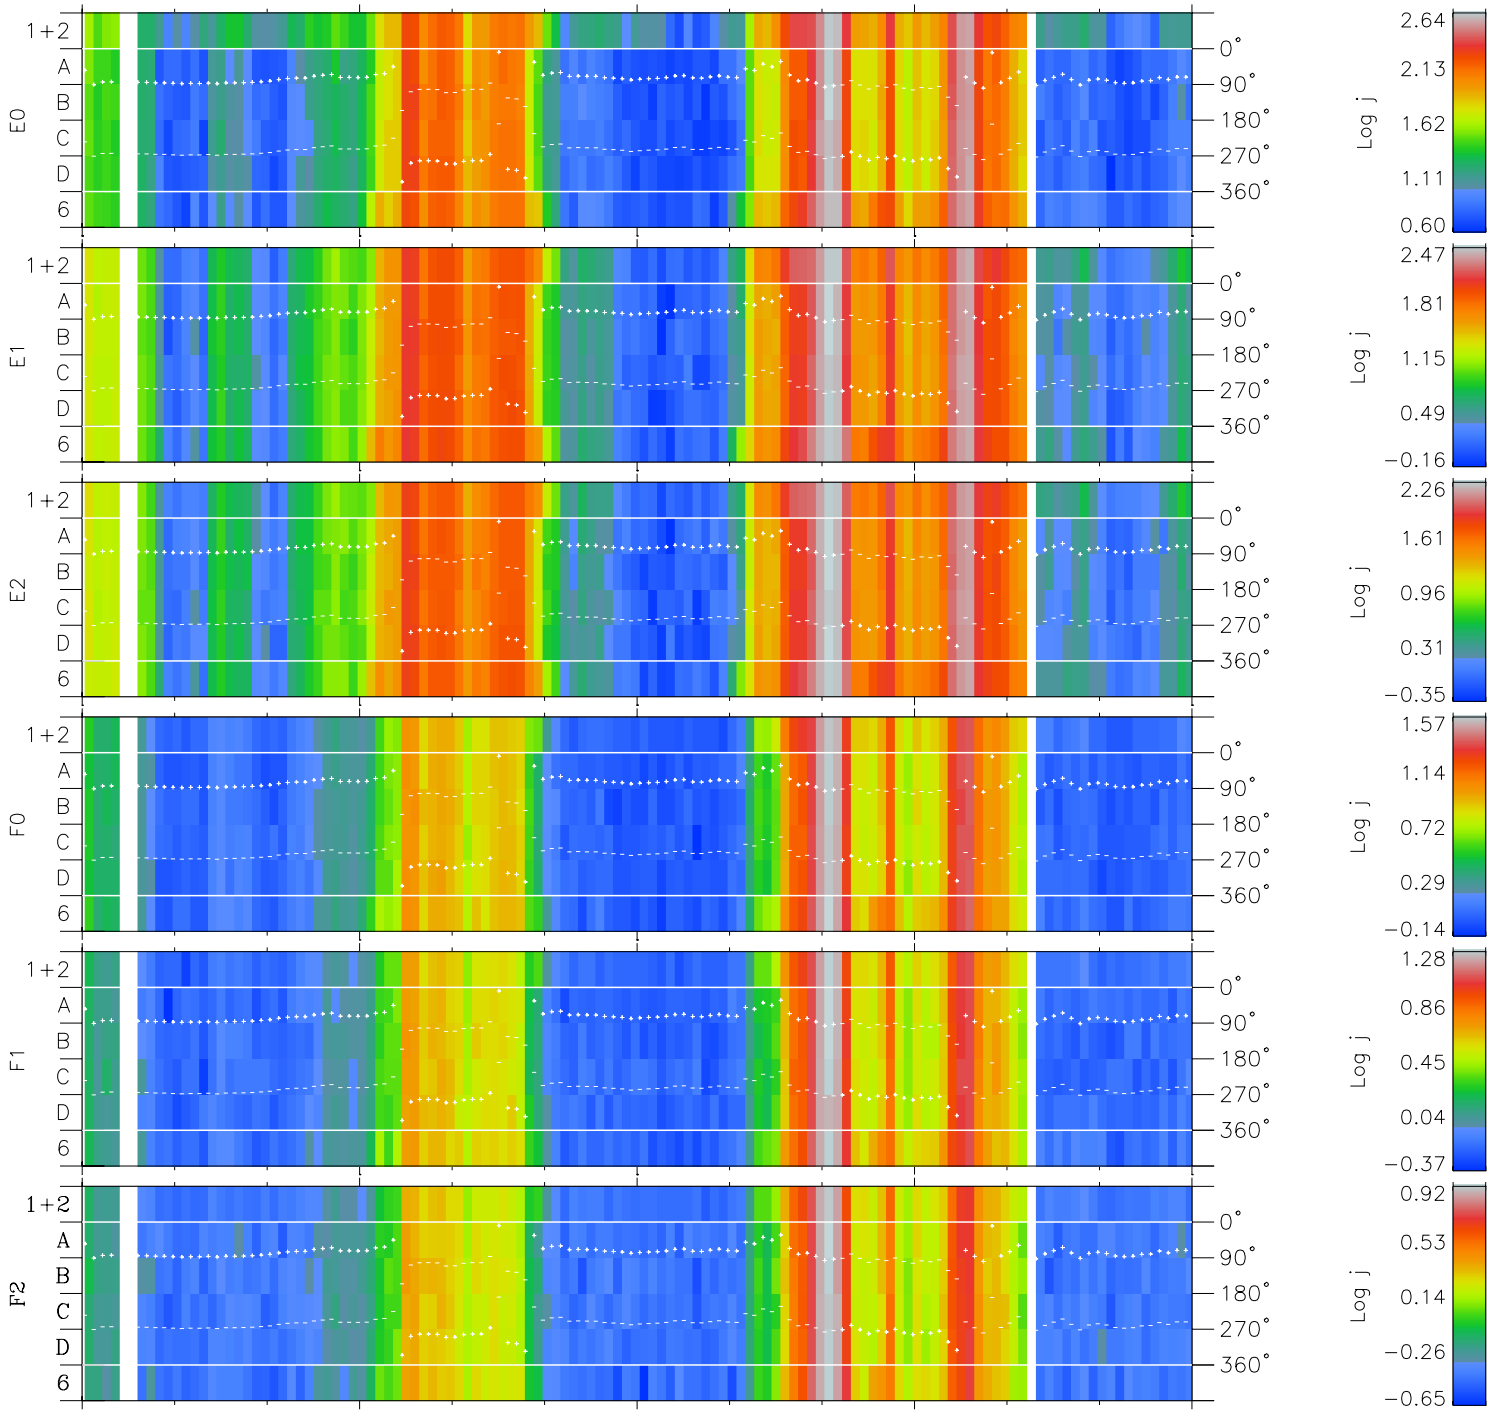

# Galileo EPD Real Time Azimuth Anisotropies 97147

Software Version: RTAZIM\_FLUX V 1.20  
 Data Production: 06-03-00  
 Plot Production: Sat Sep 15 08:36:39 2001  
 Color File: wondr3  
 Geofactor File: 1.1

00:00:00 1997-147	147-06	147-12	147-18	00:00:00 1997-148	
+	+	+	+	+	X JSE(R <sub>j</sub> )
-93.27	-93.50	-93.71	-93.91	-94.09	Y JSE(R <sub>j</sub> )
-21.06	-21.63	-22.21	-22.77	-23.34	Z JSE(R <sub>j</sub> )
-0.15	-0.12	-0.09	-0.06	-0.03	

◇ = Jupiter look direction  
 □ = Corotation look direction