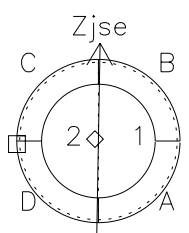

Galileo EPD Real Time Azimuth Anisotropies 97147

Software Version: RTAZIM_MEAN V 1.20
 Data Production: 06-03-00
 Plot Production: Sat Sep 15 08:36:22 2001
 Color File: wondr3
 Geofactor File: 1.1

00:00:00 1997-147	147-06	147-12	147-18	00:00:00 1997-148	
+	+	+	+	+	X JSE(R _j)
-93.27	-93.50	-93.71	-93.91	-94.09	Y JSE(R _j)
-21.06	-21.63	-22.21	-22.77	-23.34	Z JSE(R _j)
-0.15	-0.12	-0.09	-0.06	-0.03	

- ◇ = Jupiter look direction
- = Corotation look direction