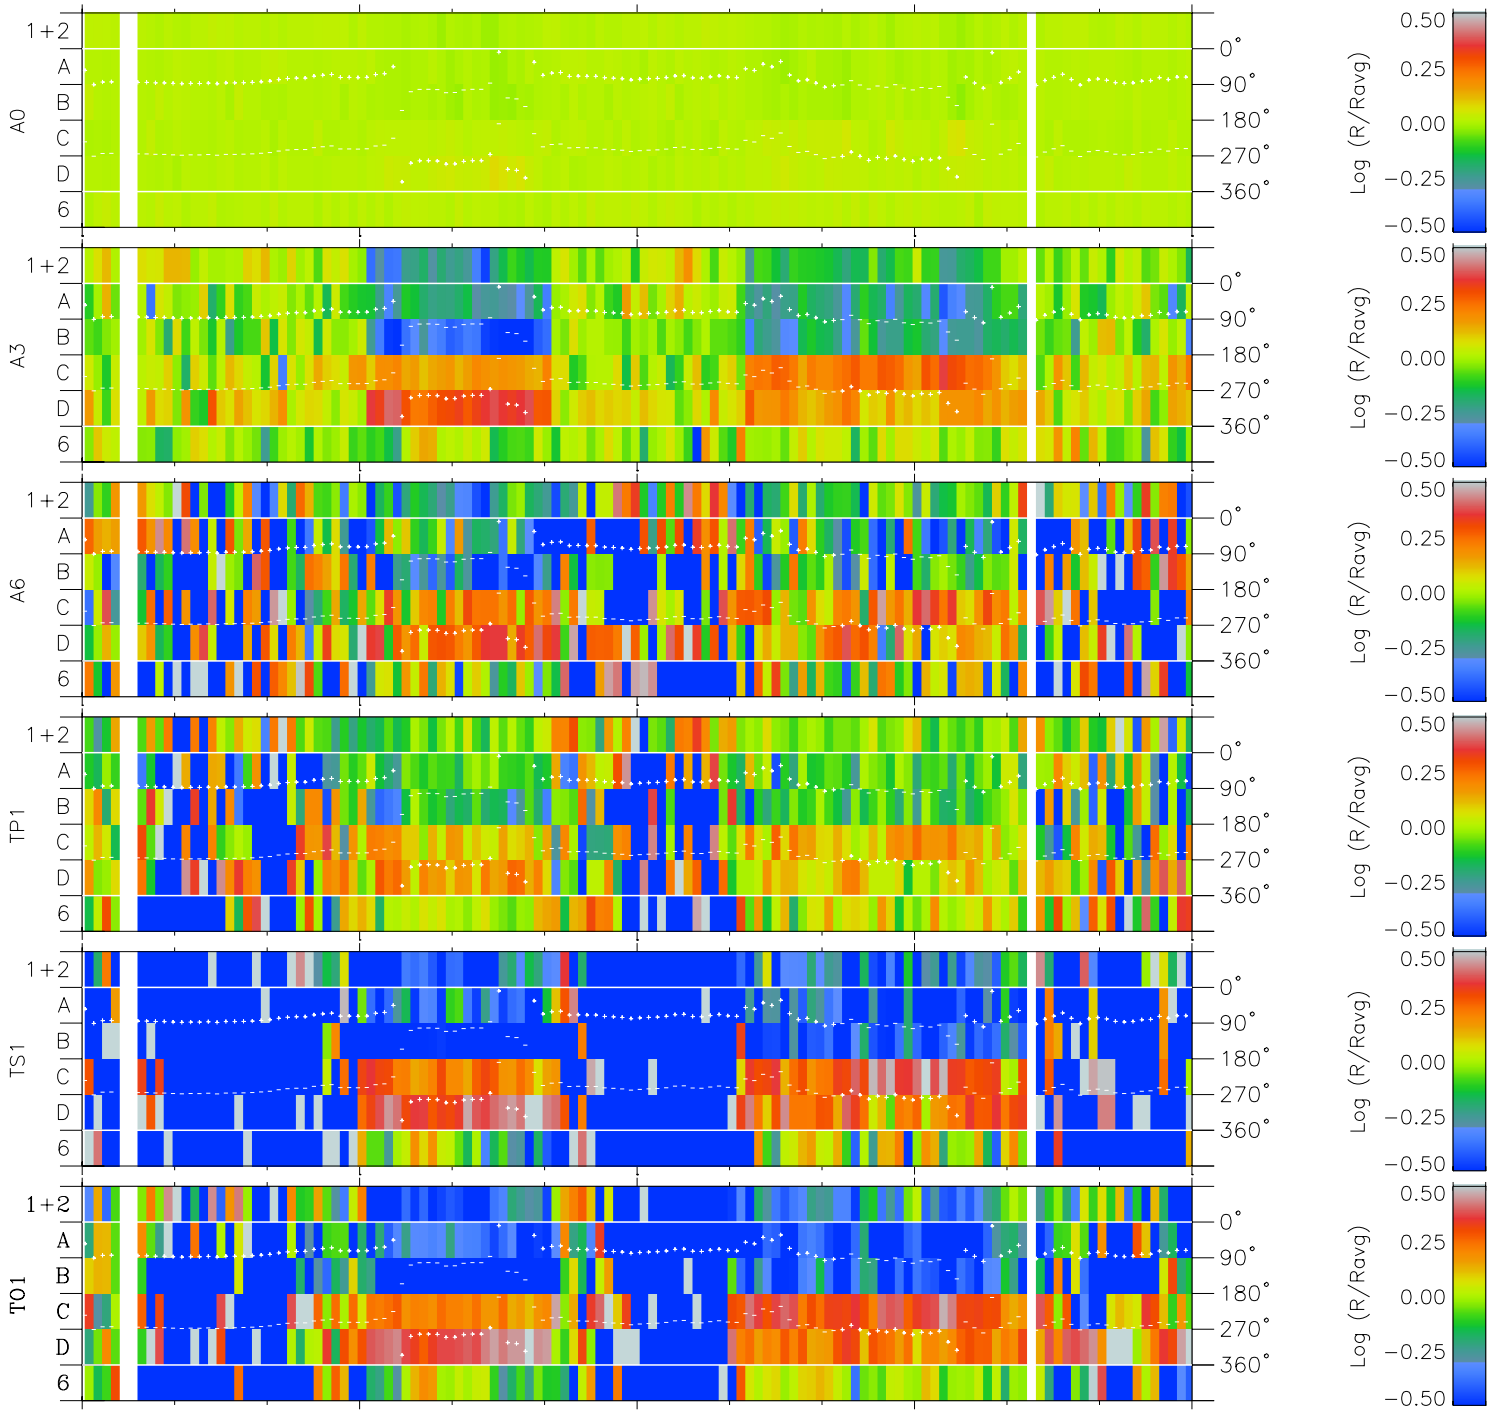

Galileo EPD Real Time Azimuth Anisotropies 97147

Software Version: RTAZIM_MEAN V 1.20
 Data Production: 06-03-00
 Plot Production: Sat Sep 15 08:36:22 2001
 Color File: wondr3
 Geofactor File: 1.1

00:00:00 1997-147	147-06	147-12	147-18	00:00:00 1997-148	
+	+	+	+	+	X JSE(R _j)
-93.27	-93.50	-93.71	-93.91	-94.09	Y JSE(R _j)
-21.06	-21.63	-22.21	-22.77	-23.34	Z JSE(R _j)
-0.15	-0.12	-0.09	-0.06	-0.03	

- ◇ = Jupiter look direction
- = Corotation look direction