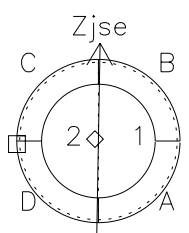

Galileo EPD Real Time Azimuth Anisotropies 97147

Software Version: RTAZIM_FLUX V 1.20
 Data Production: 06-03-00
 Plot Production: Sat Sep 15 08:36:33 2001
 Color File: wondr3
 Geofactor File: 1.1

00:00:00 1997-147	147-06	147-12	147-18	00:00:00 1997-148	
+	+	+	+	+	X JSE(R _j)
-93.27	-93.50	-93.71	-93.91	-94.09	Y JSE(R _j)
-21.06	-21.63	-22.21	-22.77	-23.34	Z JSE(R _j)
-0.15	-0.12	-0.09	-0.06	-0.03	

◇ = Jupiter look direction
 □ = Corotation look direction