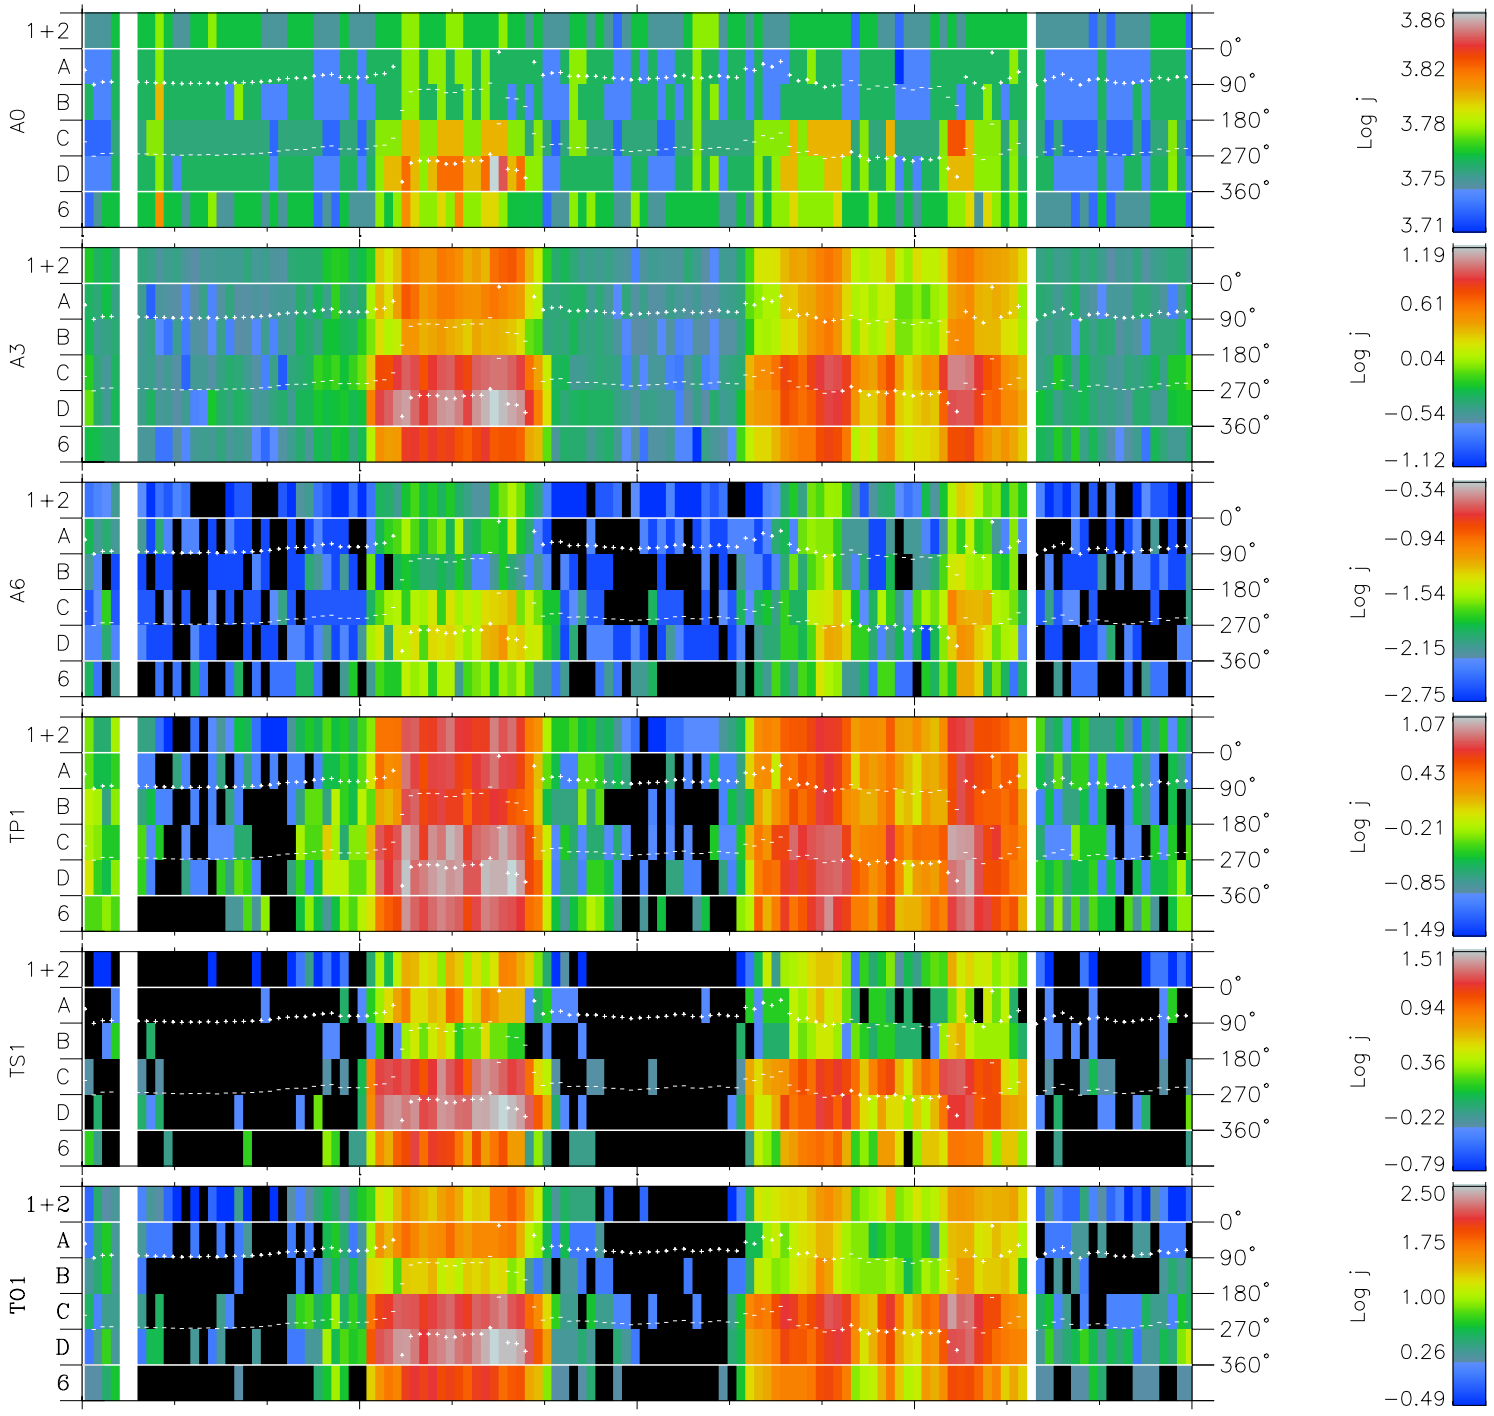

Galileo EPD Real Time Azimuth Anisotropies 97147

Software Version: RTAZIM_FLUX V 1.20
 Data Production: 06-03-00
 Plot Production: Sat Sep 15 08:36:33 2001
 Color File: wondr3
 Geofactor File: 1.1

00:00:00 1997-147	147-06	147-12	147-18	00:00:00 1997-148	
+	+	+	+	+	X JSE(R _j)
-93.27	-93.50	-93.71	-93.91	-94.09	Y JSE(R _j)
-21.06	-21.63	-22.21	-22.77	-23.34	Z JSE(R _j)
-0.15	-0.12	-0.09	-0.06	-0.03	

◇ = Jupiter look direction
 □ = Corotation look direction