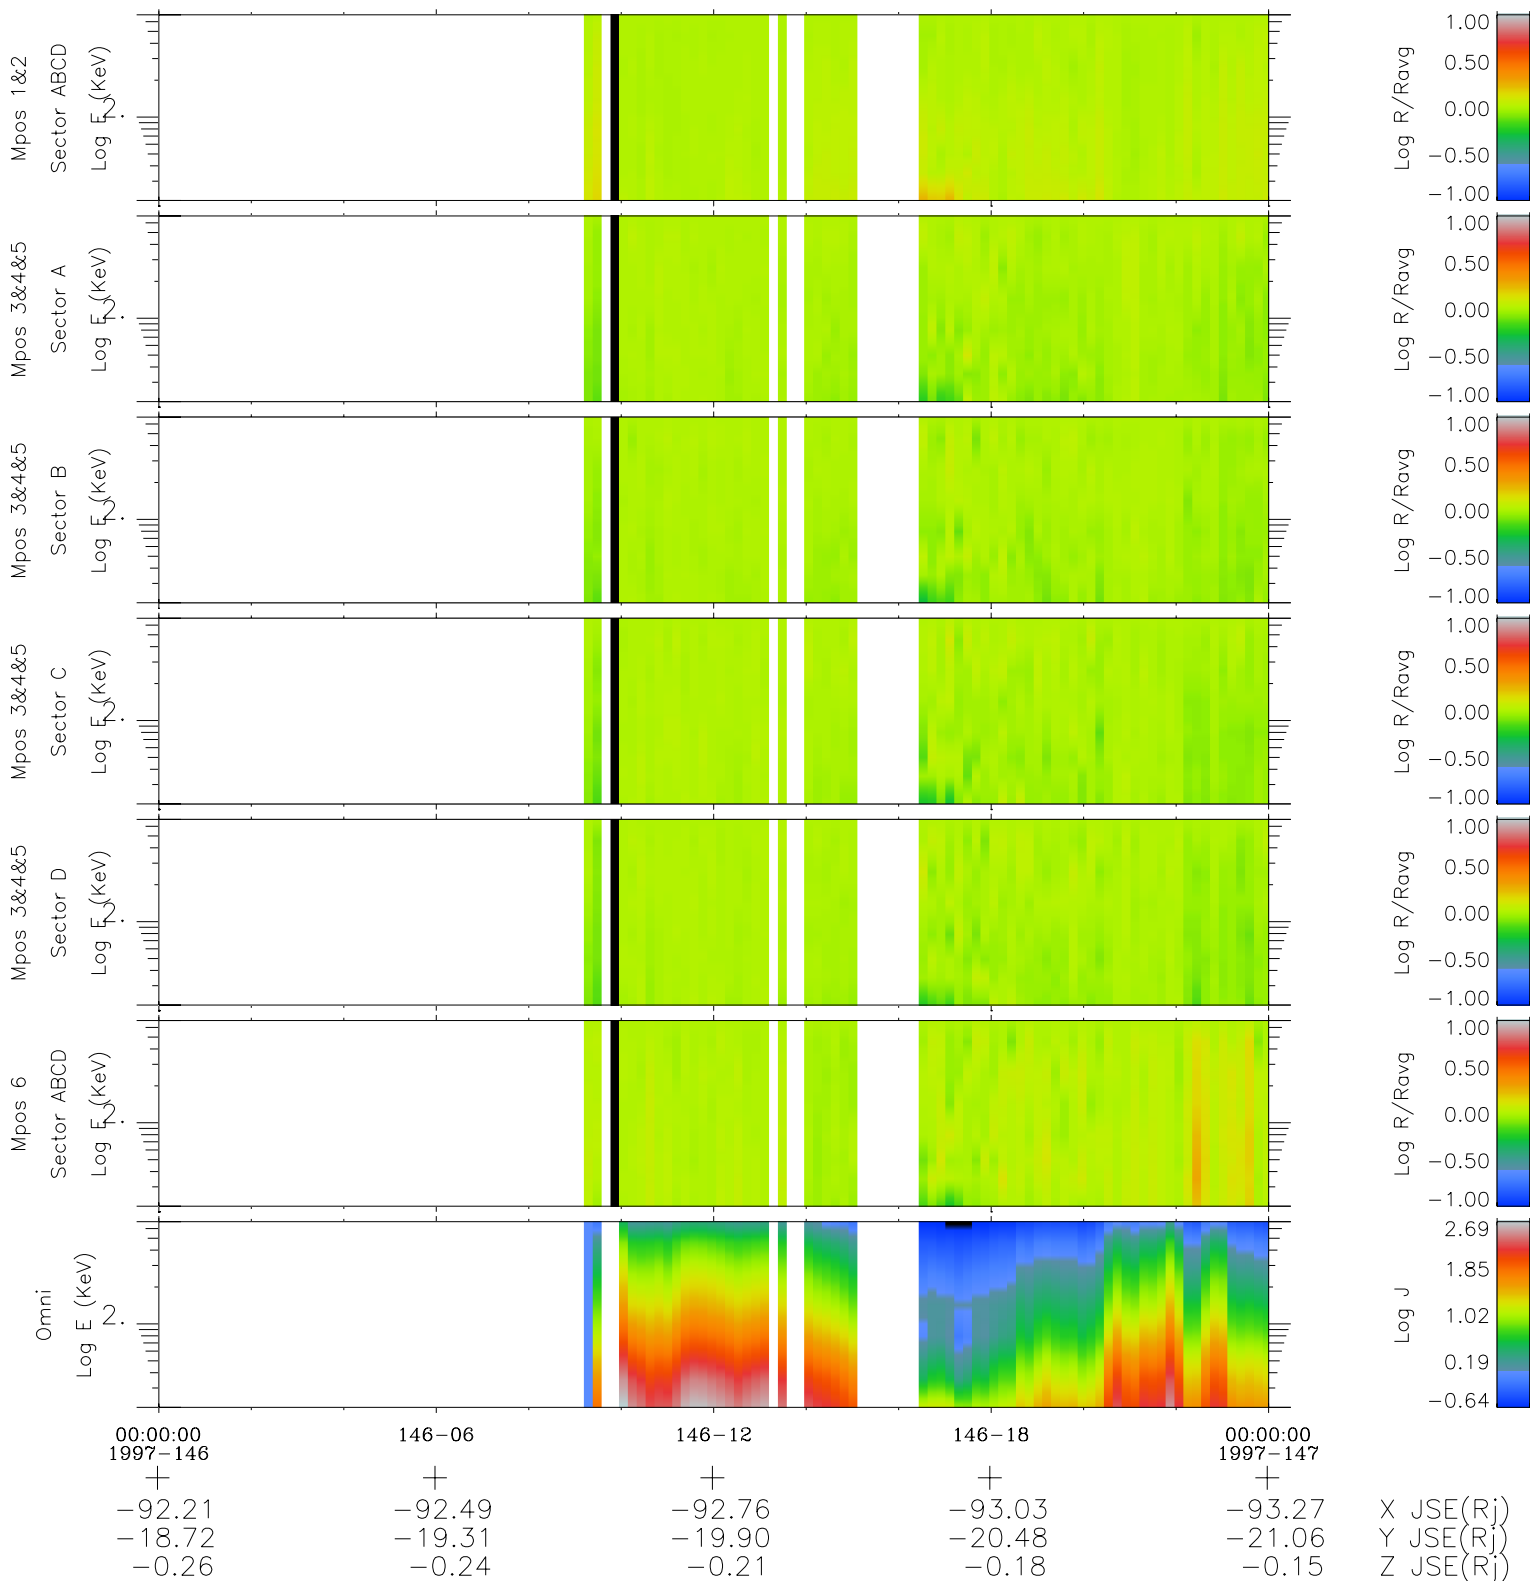

Galileo EPD Real Time R6 Electrons Spectra 97146

Software Version: RTSPEC_R6 V 1.20
 Data Production: 06-03-00
 Plot Production: Sat Sep 15 08:27:31 2001
 Color File: wondr3
 Geofactor File: 1.1

- ◇ = Jupiter look direction
- = Corotation look direction