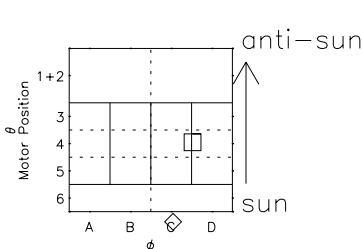

Galileo EPD Real Time R6 Ions Spectra 97146

Software Version: RTSPEC_R6 V 1.20
 Data Production: 06-03-00
 Plot Production: Sat Sep 15 08:27:25 2001
 Color File: wondr3
 Geofactor File: 1.1

- ◇ = Jupiter look direction
- = Corotation look direction