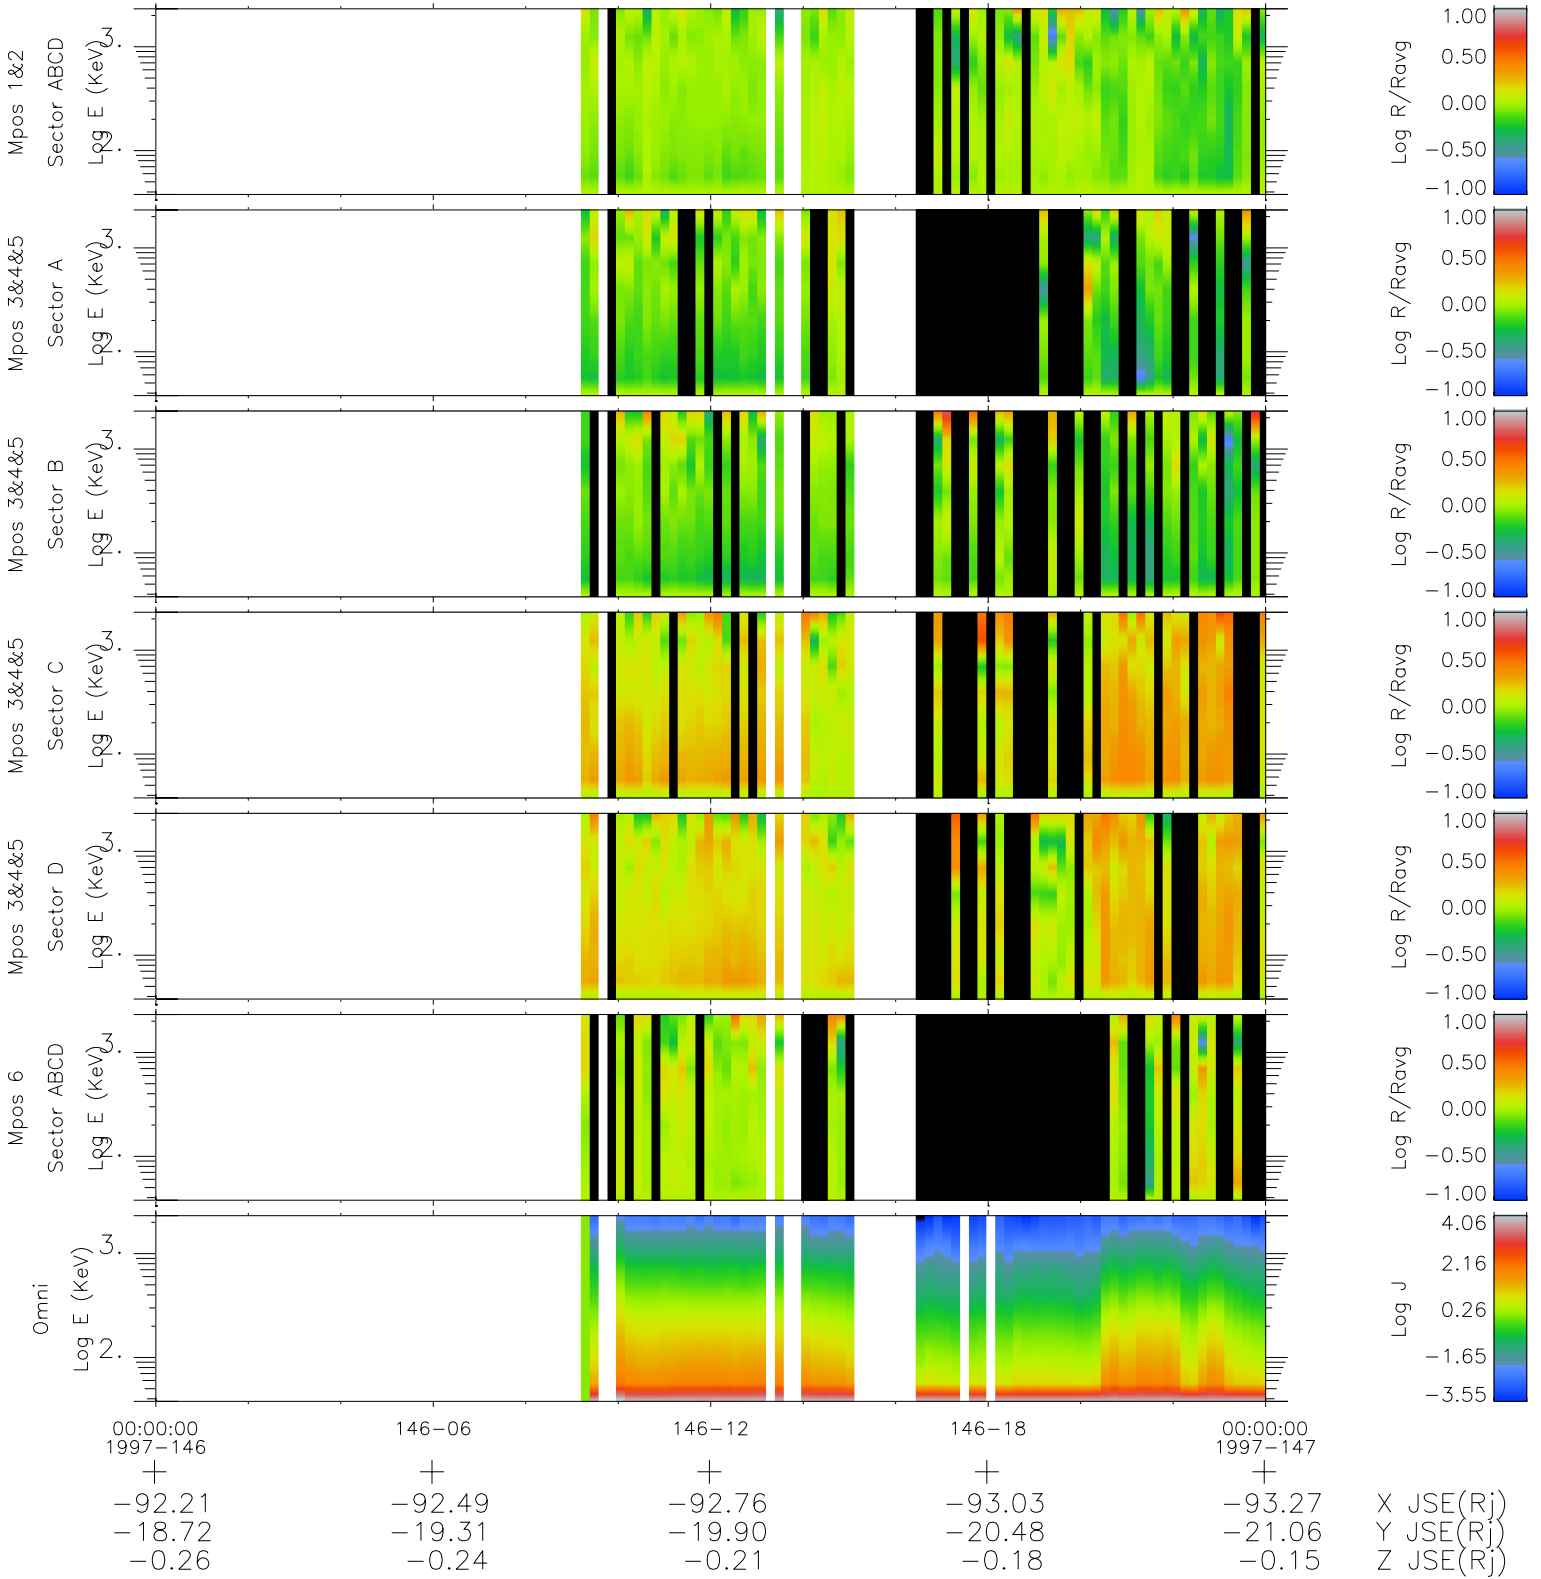

Galileo EPD Real Time R6 Ions Spectra 97146

Software Version: RTSPEC_R6 V 1.20
 Data Production: 06-03-00
 Plot Production: Sat Sep 15 08:27:25 2001
 Color File: wondr3
 Geofactor File: 1.1

- ◇ = Jupiter look direction
- = Corotation look direction