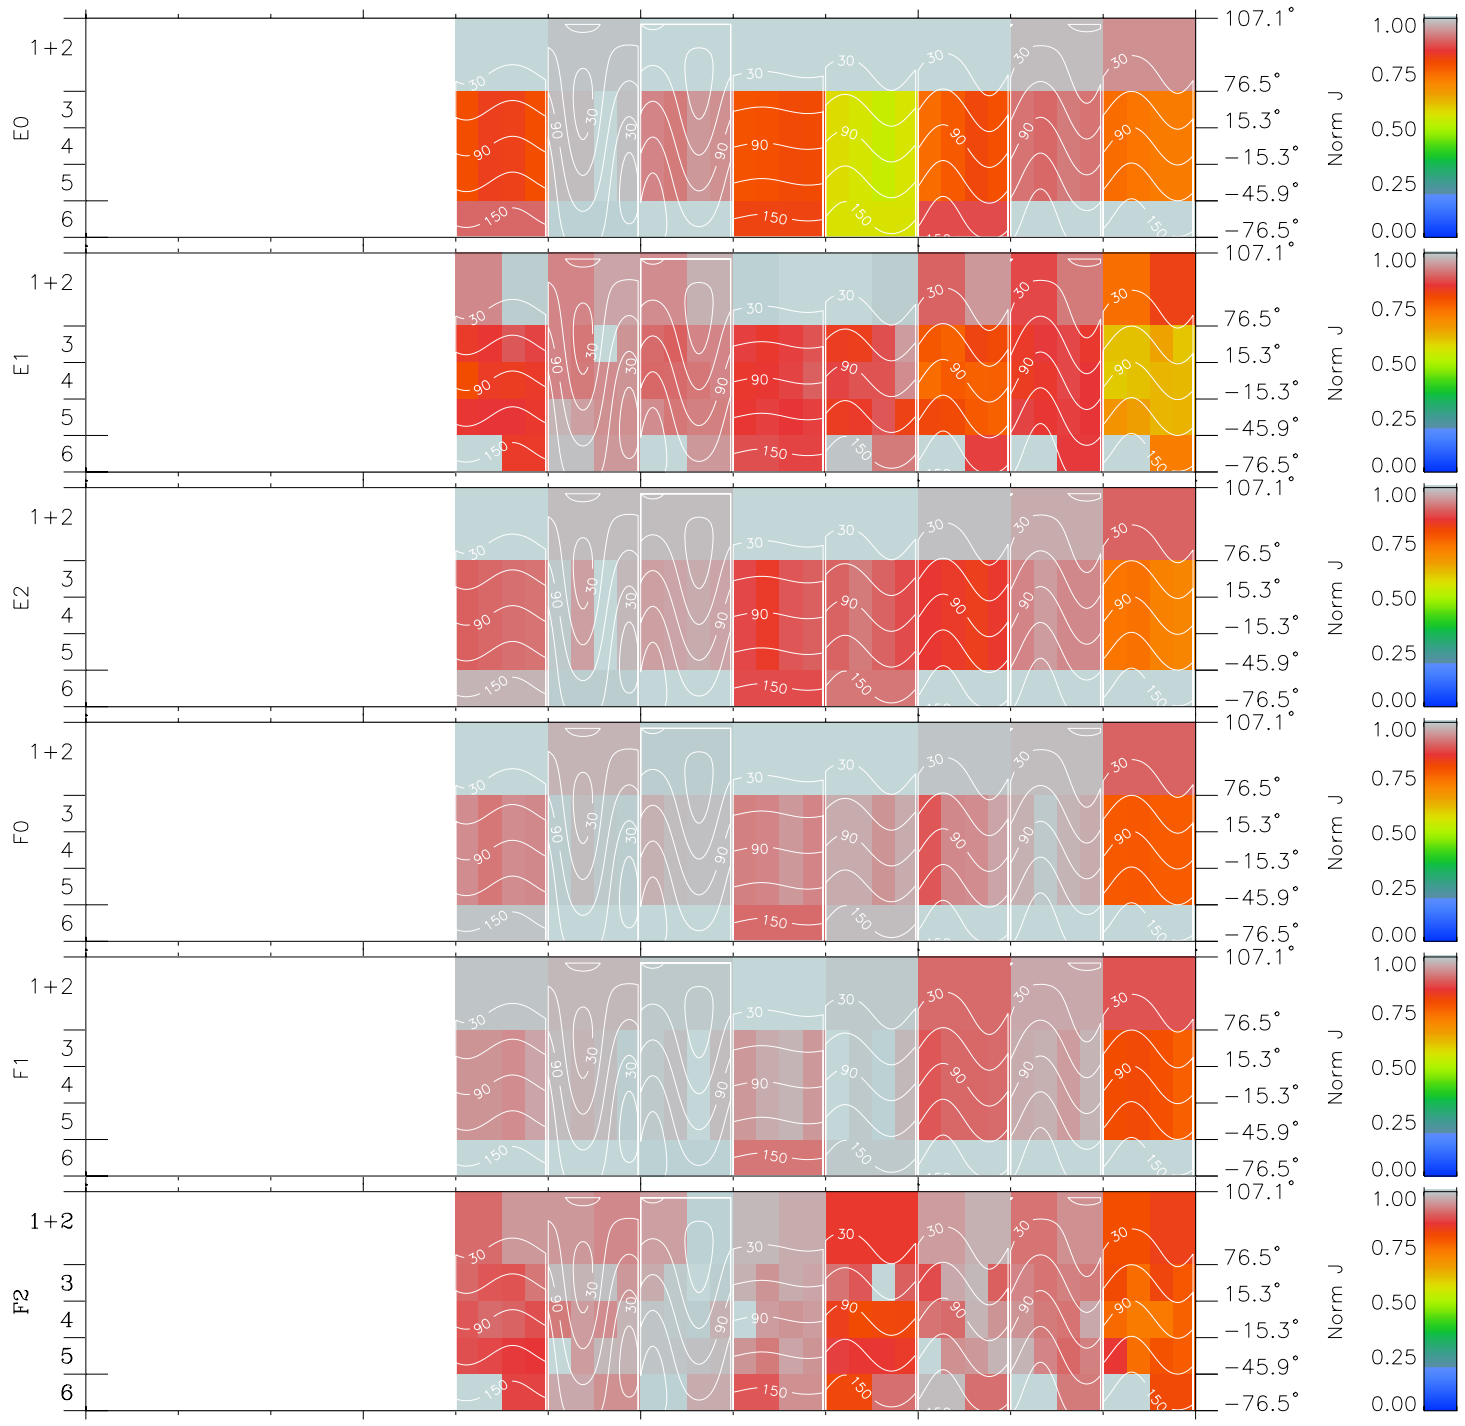

Galileo EPD Real Time All-Sky Anisotropies 97146

Software Version: RTSKY_NORM V 1.20
 Data Production: 06-03-00
 Plot Production: Sat Sep 15 08:28:06 2001
 Color File: wondr3
 Geofactor File: 1.1

00:00:00 1997-146	146-06	146-12	146-18	00:00:00 1997-147	
+	+	+	+	+	X JSE(R _j)
-92.21	-92.49	-92.76	-93.03	-93.27	Y JSE(R _j)
-18.72	-19.31	-19.90	-20.48	-21.06	Z JSE(R _j)
-0.26	-0.24	-0.21	-0.18	-0.15	

- ◇ = Jupiter look direction
- = Corotation look direction