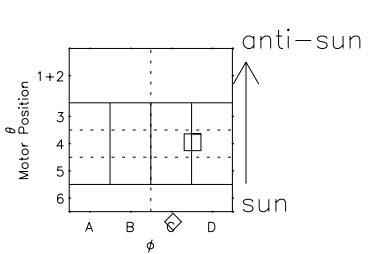

Galileo EPD Real Time All-Sky Anisotropies 97146

Software Version: RTSKY_NORM V 1.20
 Data Production: 06-03-00
 Plot Production: Sat Sep 15 08:28:06 2001
 Color File: wondr3
 Geofactor File: 1.1

00:00:00 1997-146	146-06	146-12	146-18	00:00:00 1997-147	
+	+	+	+	+	X JSE(R _j)
-92.21	-92.49	-92.76	-93.03	-93.27	Y JSE(R _j)
-18.72	-19.31	-19.90	-20.48	-21.06	Z JSE(R _j)
-0.26	-0.24	-0.21	-0.18	-0.15	

- ◇ = Jupiter look direction
- = Corotation look direction