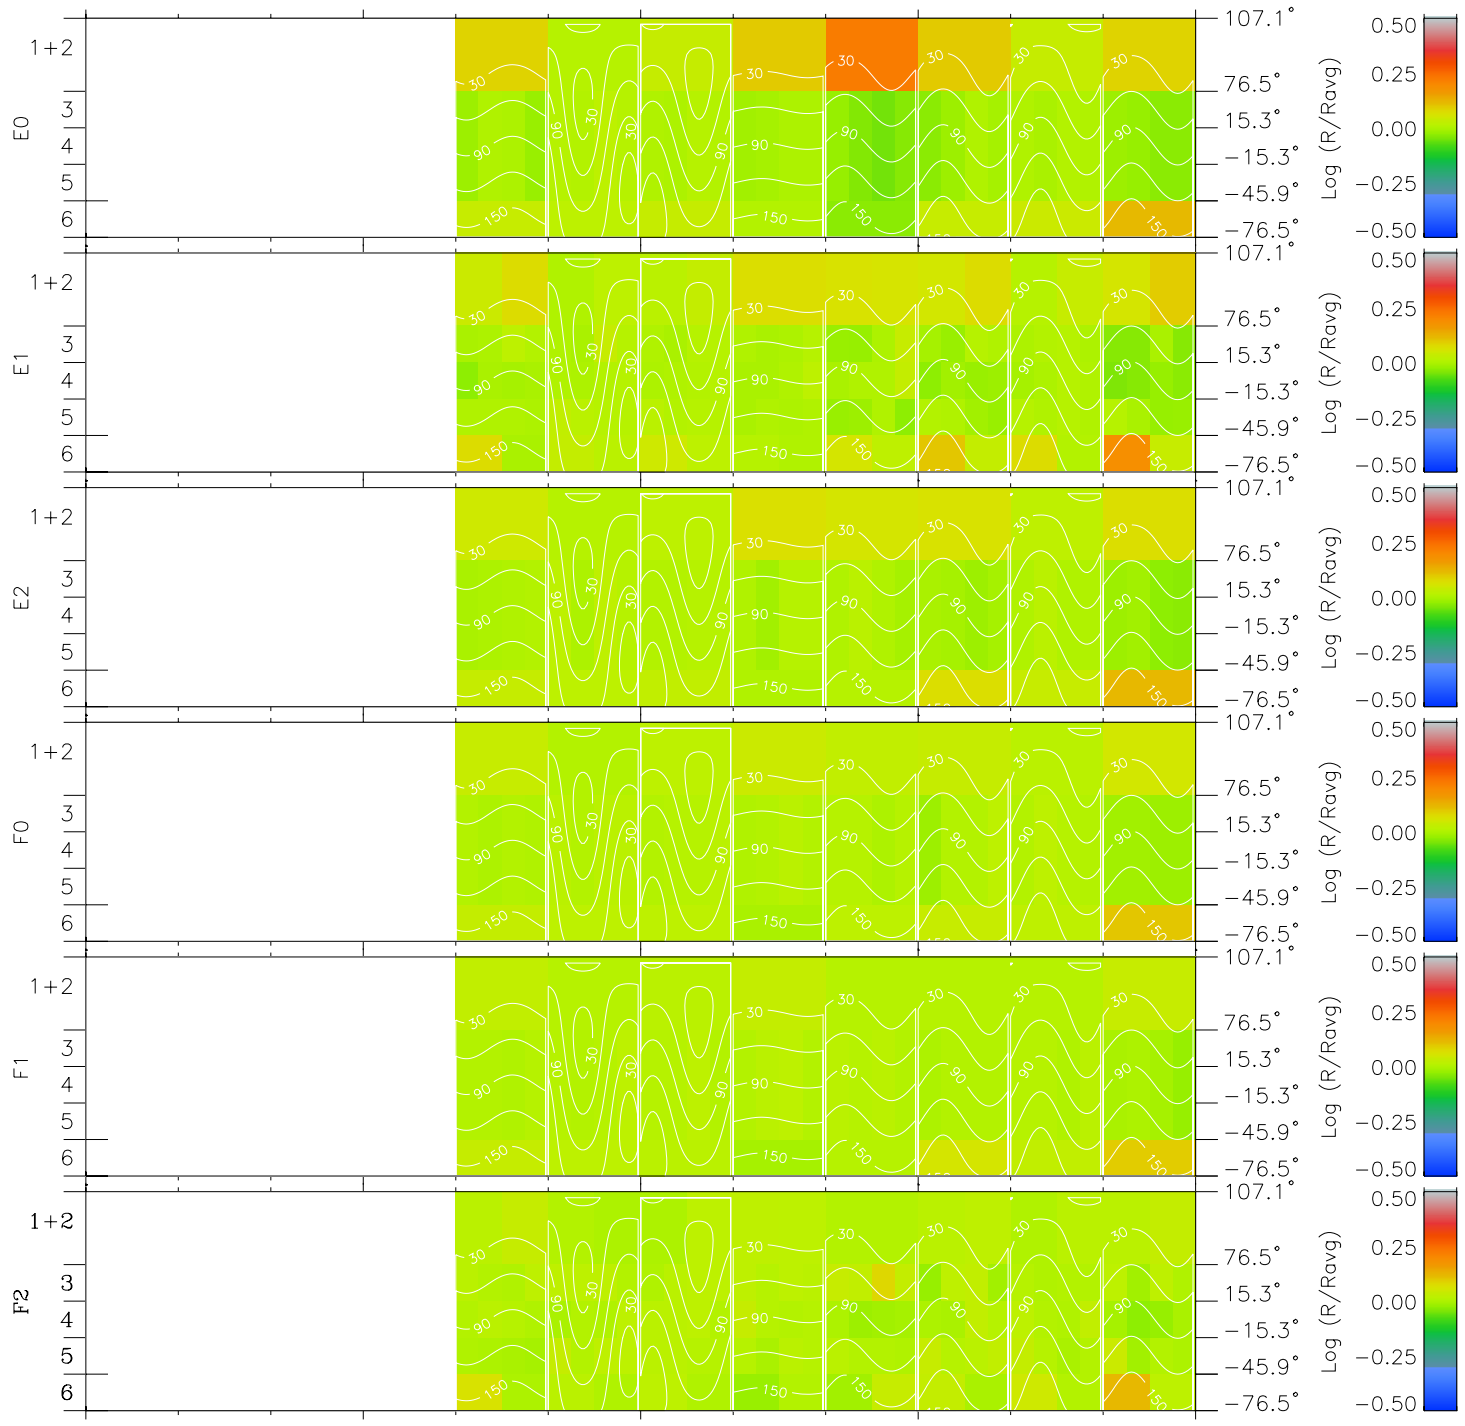

# Galileo EPD Real Time All-Sky Anisotropies 97146

Software Version: RTSKY\_MEAN V 1.20  
 Data Production: 06-03-00  
 Plot Production: Sat Sep 15 08:27:47 2001  
 Color File: wondr3  
 Geofactor File: 1.1

00:00:00 1997-146	146-06	146-12	146-18	00:00:00 1997-147	
+	+	+	+	+	X JSE(R <sub>j</sub> )
-92.21	-92.49	-92.76	-93.03	-93.27	Y JSE(R <sub>j</sub> )
-18.72	-19.31	-19.90	-20.48	-21.06	Z JSE(R <sub>j</sub> )
-0.26	-0.24	-0.21	-0.18	-0.15	

- ◇ = Jupiter look direction
- = Corotation look direction