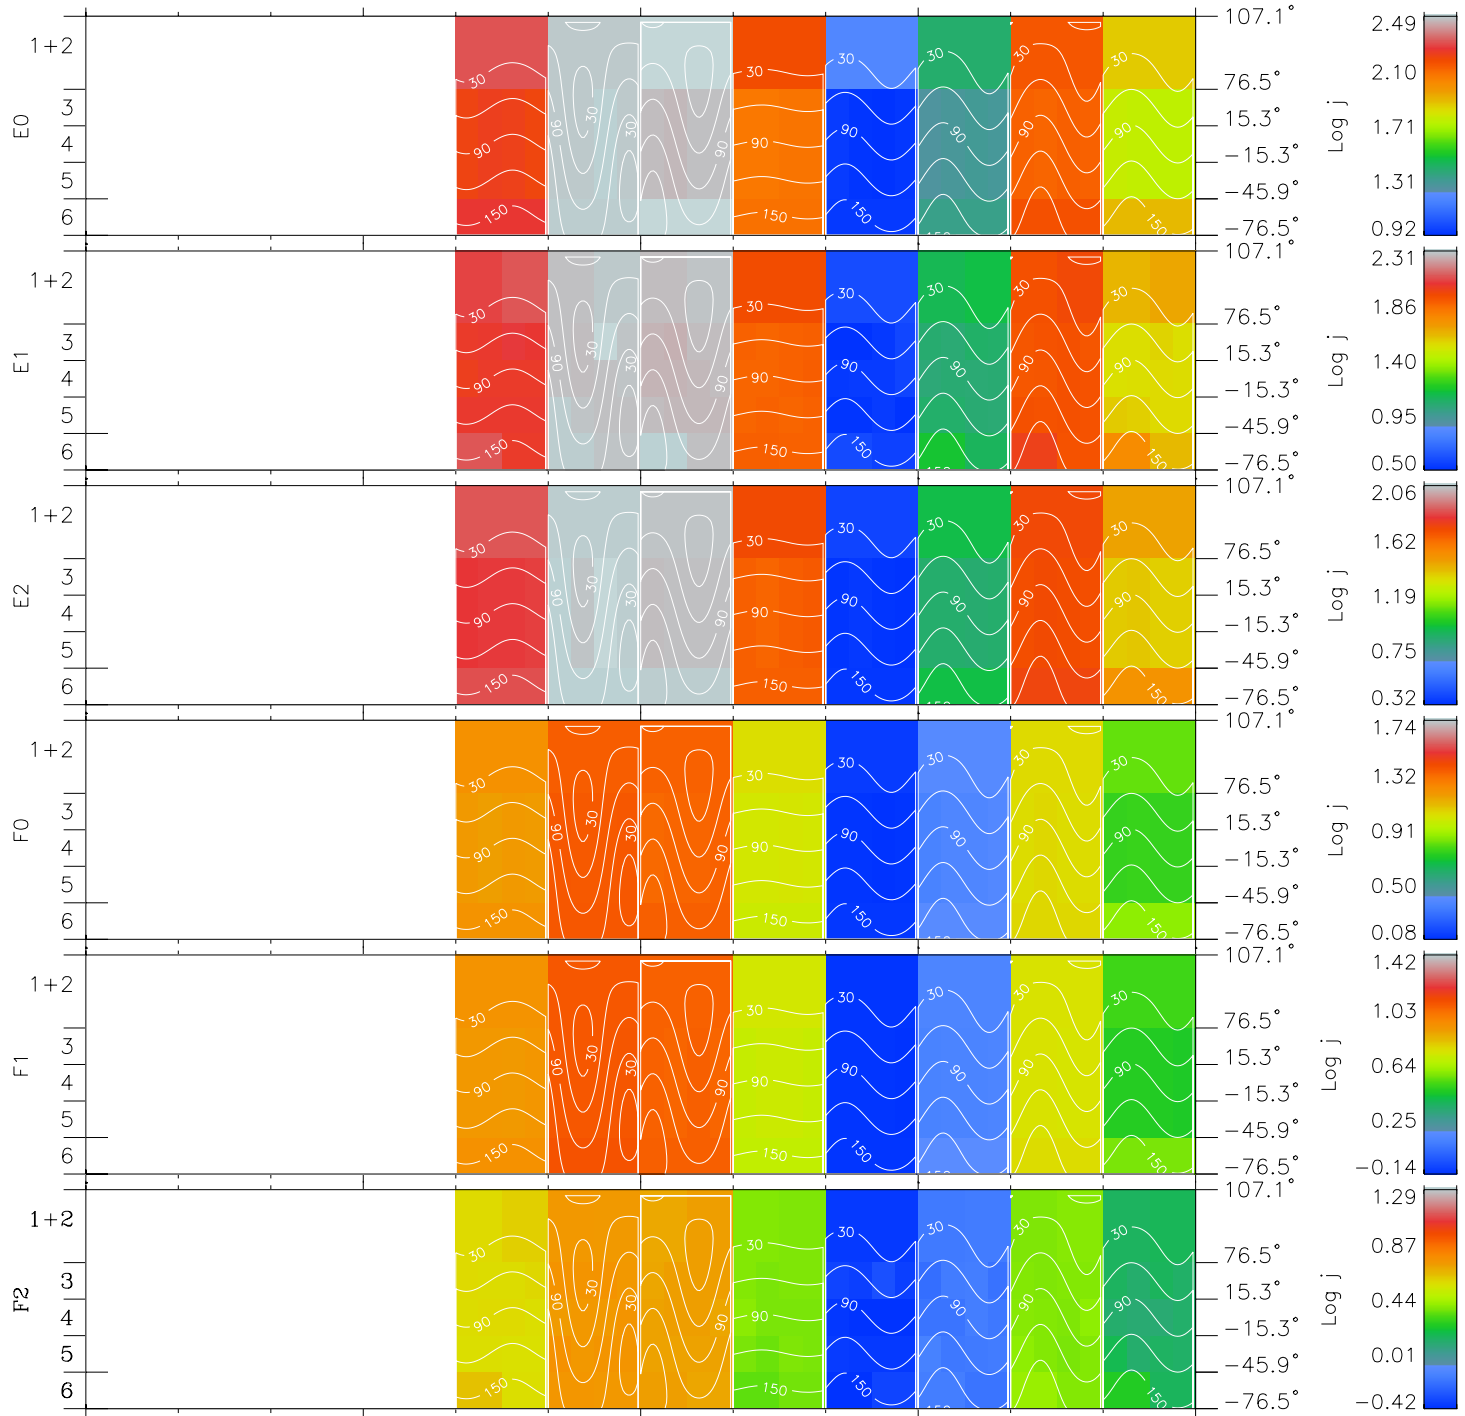

Galileo EPD Real Time All-Sky Anisotropies 97146

Software Version: RTSKY_FLUX V 1.20
 Data Production: 06-03-00
 Plot Production: Sat Sep 15 08:27:57 2001
 Color File: wondr3
 Geofactor File: 1.1

00:00:00 1997-146	146-06	146-12	146-18	00:00:00 1997-147	
+	+	+	+	+	
-92.21	-92.49	-92.76	-93.03	-93.27	X JSE(R _j)
-18.72	-19.31	-19.90	-20.48	-21.06	Y JSE(R _j)
-0.26	-0.24	-0.21	-0.18	-0.15	Z JSE(R _j)

- ◇ = Jupiter look direction
- = Corotation look direction