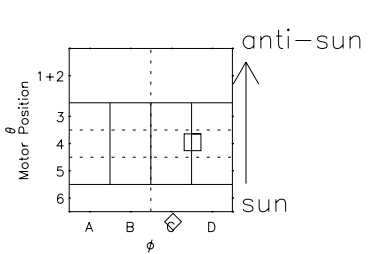

Galileo EPD Real Time All-Sky Anisotropies 97146

Software Version: RTSKY_NORM V 1.20
 Data Production: 06-03-00
 Plot Production: Sat Sep 15 08:28:02 2001
 Color File: wondr3
 Geofactor File: 1.1

00:00:00 1997-146	146-06	146-12	146-18	00:00:00 1997-147	
+	+	+	+	+	X JSE(R _j)
-92.21	-92.49	-92.76	-93.03	-93.27	Y JSE(R _j)
-18.72	-19.31	-19.90	-20.48	-21.06	Z JSE(R _j)
-0.26	-0.24	-0.21	-0.18	-0.15	

- ◇ = Jupiter look direction
- = Corotation look direction