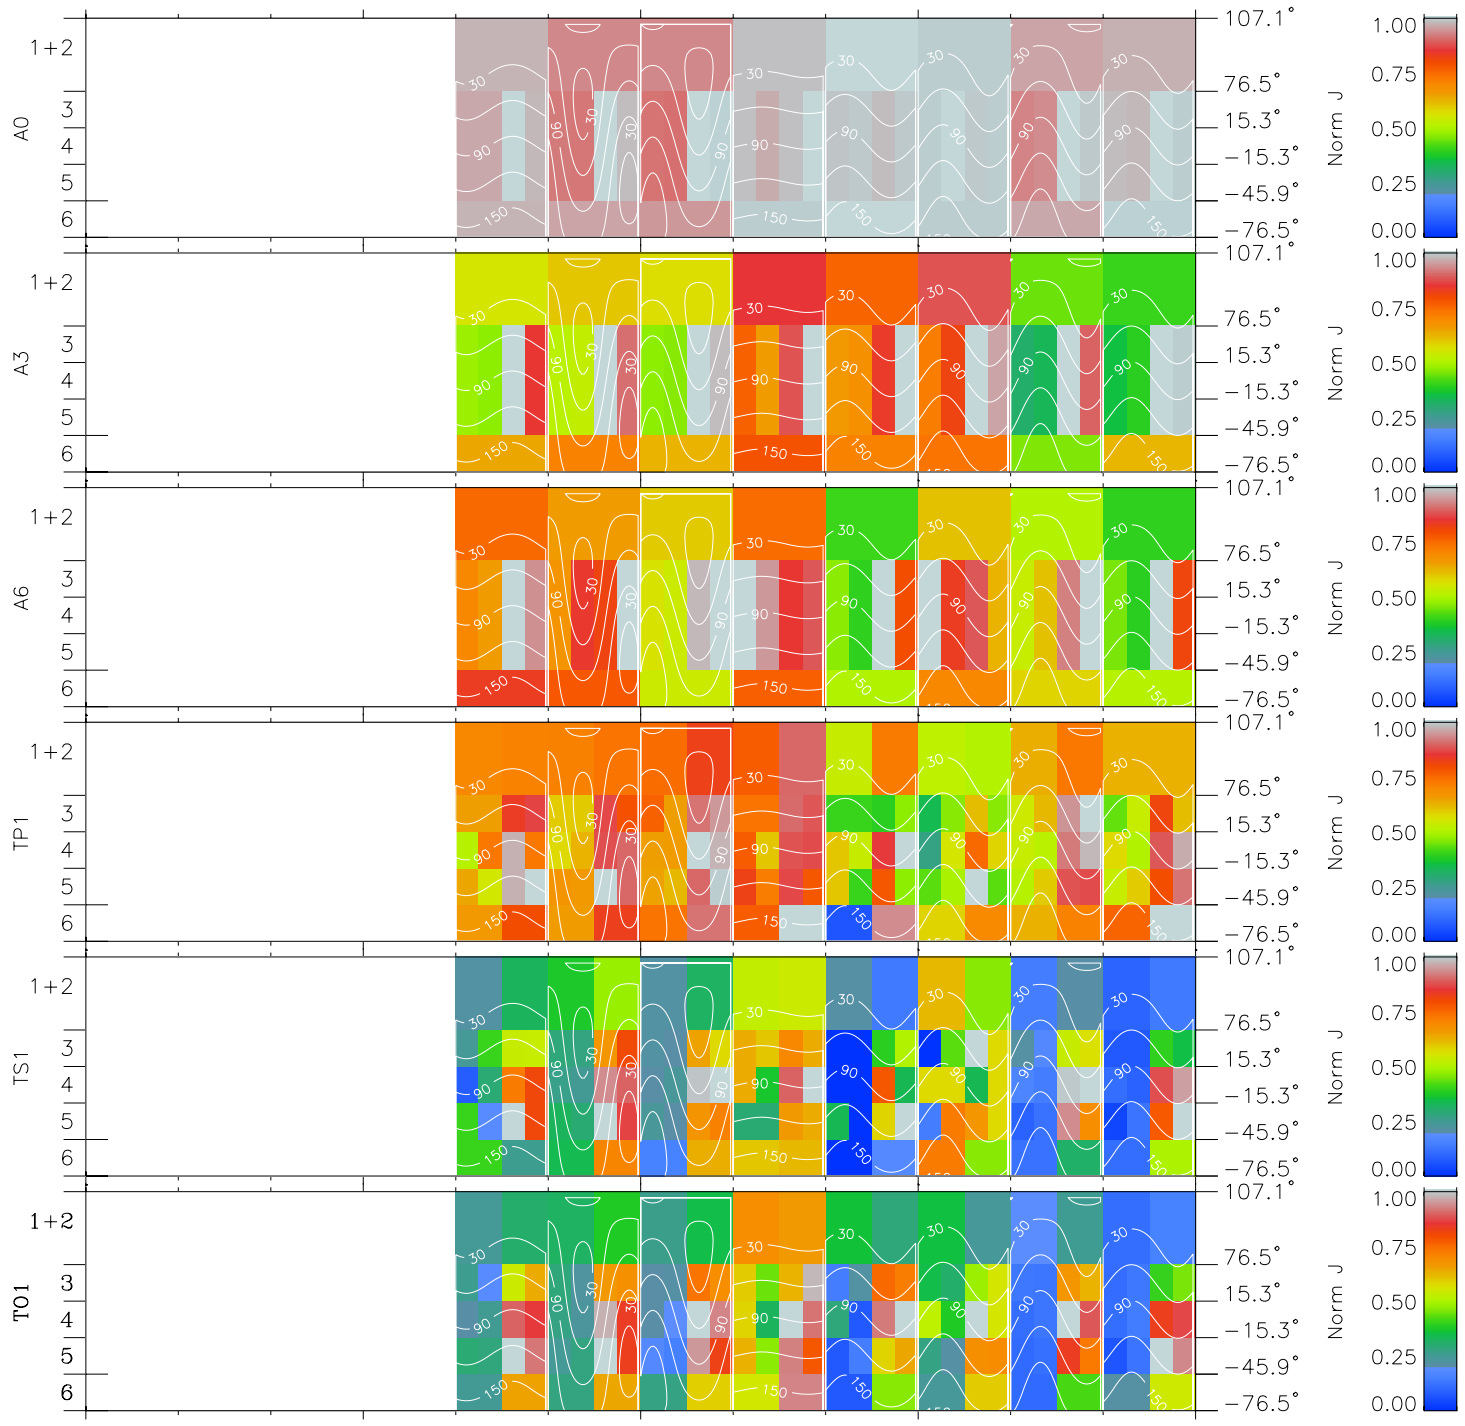

Galileo EPD Real Time All-Sky Anisotropies 97146

Software Version: RTSKY_NORM V 1.20
 Data Production: 06-03-00
 Plot Production: Sat Sep 15 08:28:02 2001
 Color File: wondr3
 Geofactor File: 1.1

00:00:00 1997-146	146-06	146-12	146-18	00:00:00 1997-147	
+	+	+	+	+	X JSE(R _j)
-92.21	-92.49	-92.76	-93.03	-93.27	Y JSE(R _j)
-18.72	-19.31	-19.90	-20.48	-21.06	Z JSE(R _j)
-0.26	-0.24	-0.21	-0.18	-0.15	

- ◇ = Jupiter look direction
- = Corotation look direction