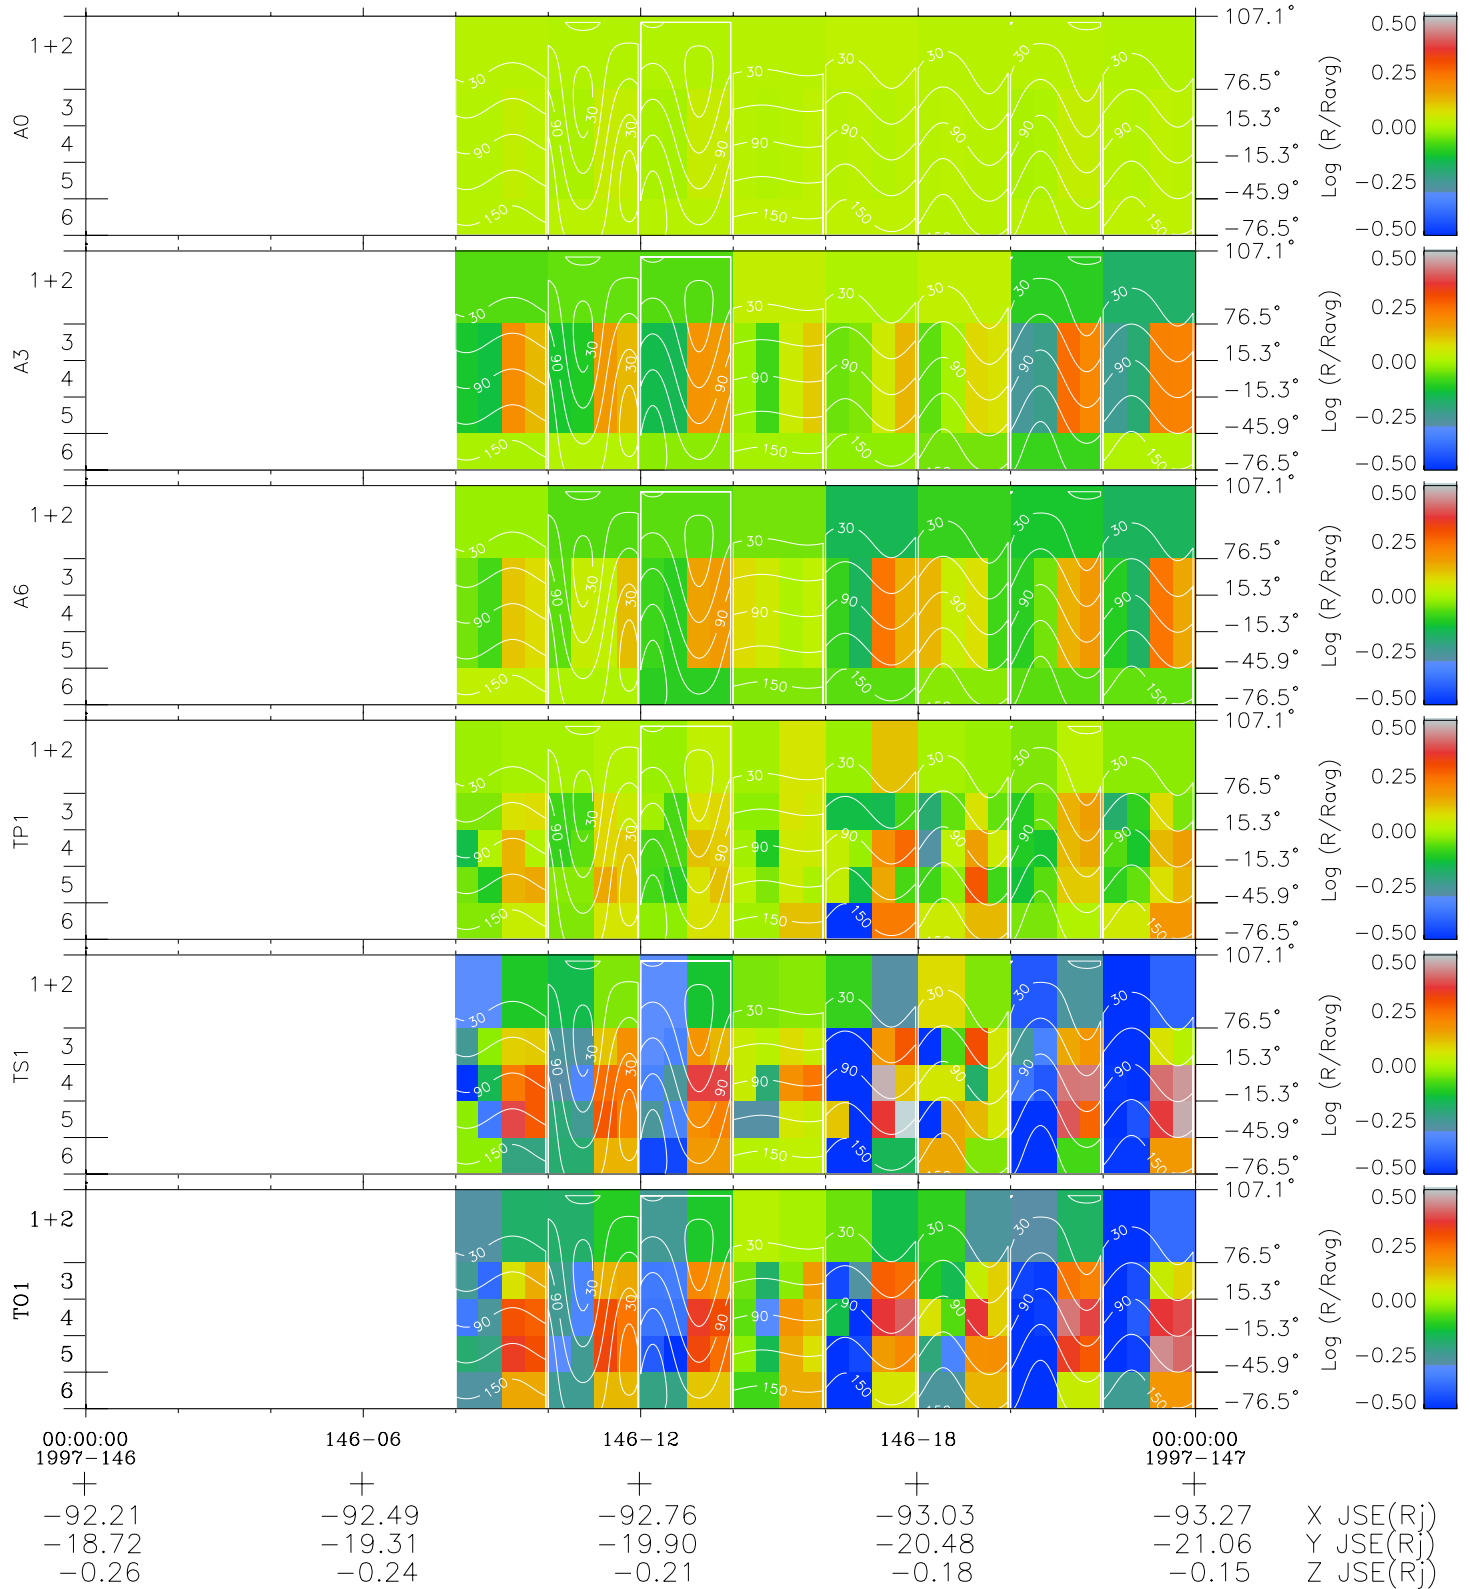

# Galileo EPD Real Time All-Sky Anisotropies 97146

Software Version: RTSKY\_MEAN V 1.20  
Data Production: 06-03-00  
Plot Production: Sat Sep 15 08:27:41 2001  
Color File: wondr3  
Geofactor File: 1.1

- ◇ = Jupiter look direction
- = Corotation look direction