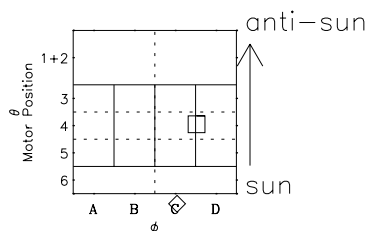

Galileo EPD Real-Time Omni 97146

Software Version: RTLINE_OMNI V 1.20
Data Production: 06-03-00
Plot Production: Sat Sep 15 08:29:03 2001

- ◇ = Jupiter look direction
- = Corotation look direction