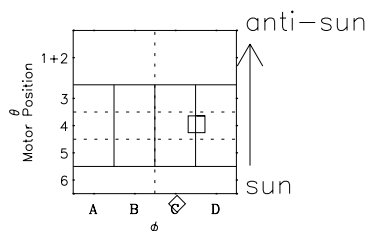

Galileo EPD Real-Time Omni 97146

Software Version: RTLINE_OMNI V 1.20
Data Production: 06-03-00
Plot Production: Sat Sep 15 08:29:02 2001

◇ = Jupiter look direction
□ = Corotation look direction