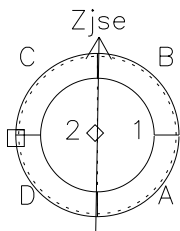

# Galileo EPD Real-Time Six-Sector 97146

Software Version: RTLINE\_R6 V 1.20  
Data Production: 06-03-00  
Plot Production: Sat Sep 15 08:29:09 2001

◇ = Jupiter look direction  
□ = Corotation look direction