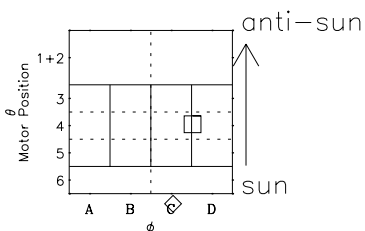

# Galileo EPD Real-Time Six-Sector 97146

Software Version: RTLINE\_R6 V 1.20  
Data Production: 06-03-00  
Plot Production: Sat Sep 15 08:29:09 2001

◇ = Jupiter look direction  
□ = Corotation look direction