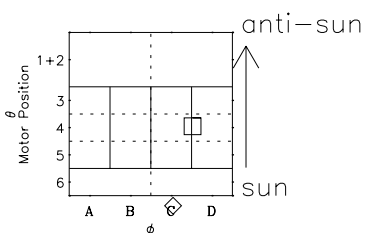

Galileo EPD Real-Time Six-Sector 97146

Software Version: RTLINE_R6 V 1.20
Data Production: 06-03-00
Plot Production: Sat Sep 15 08:29:08 2001

◇ = Jupiter look direction
□ = Corotation look direction