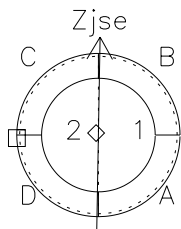

# Galileo EPD Real-Time Six-Sector 97146

Software Version: RTLINE\_R6 V 1.20  
Data Production: 06-03-00  
Plot Production: Sat Sep 15 08:29:07 2001

◇ = Jupiter look direction  
□ = Corotation look direction