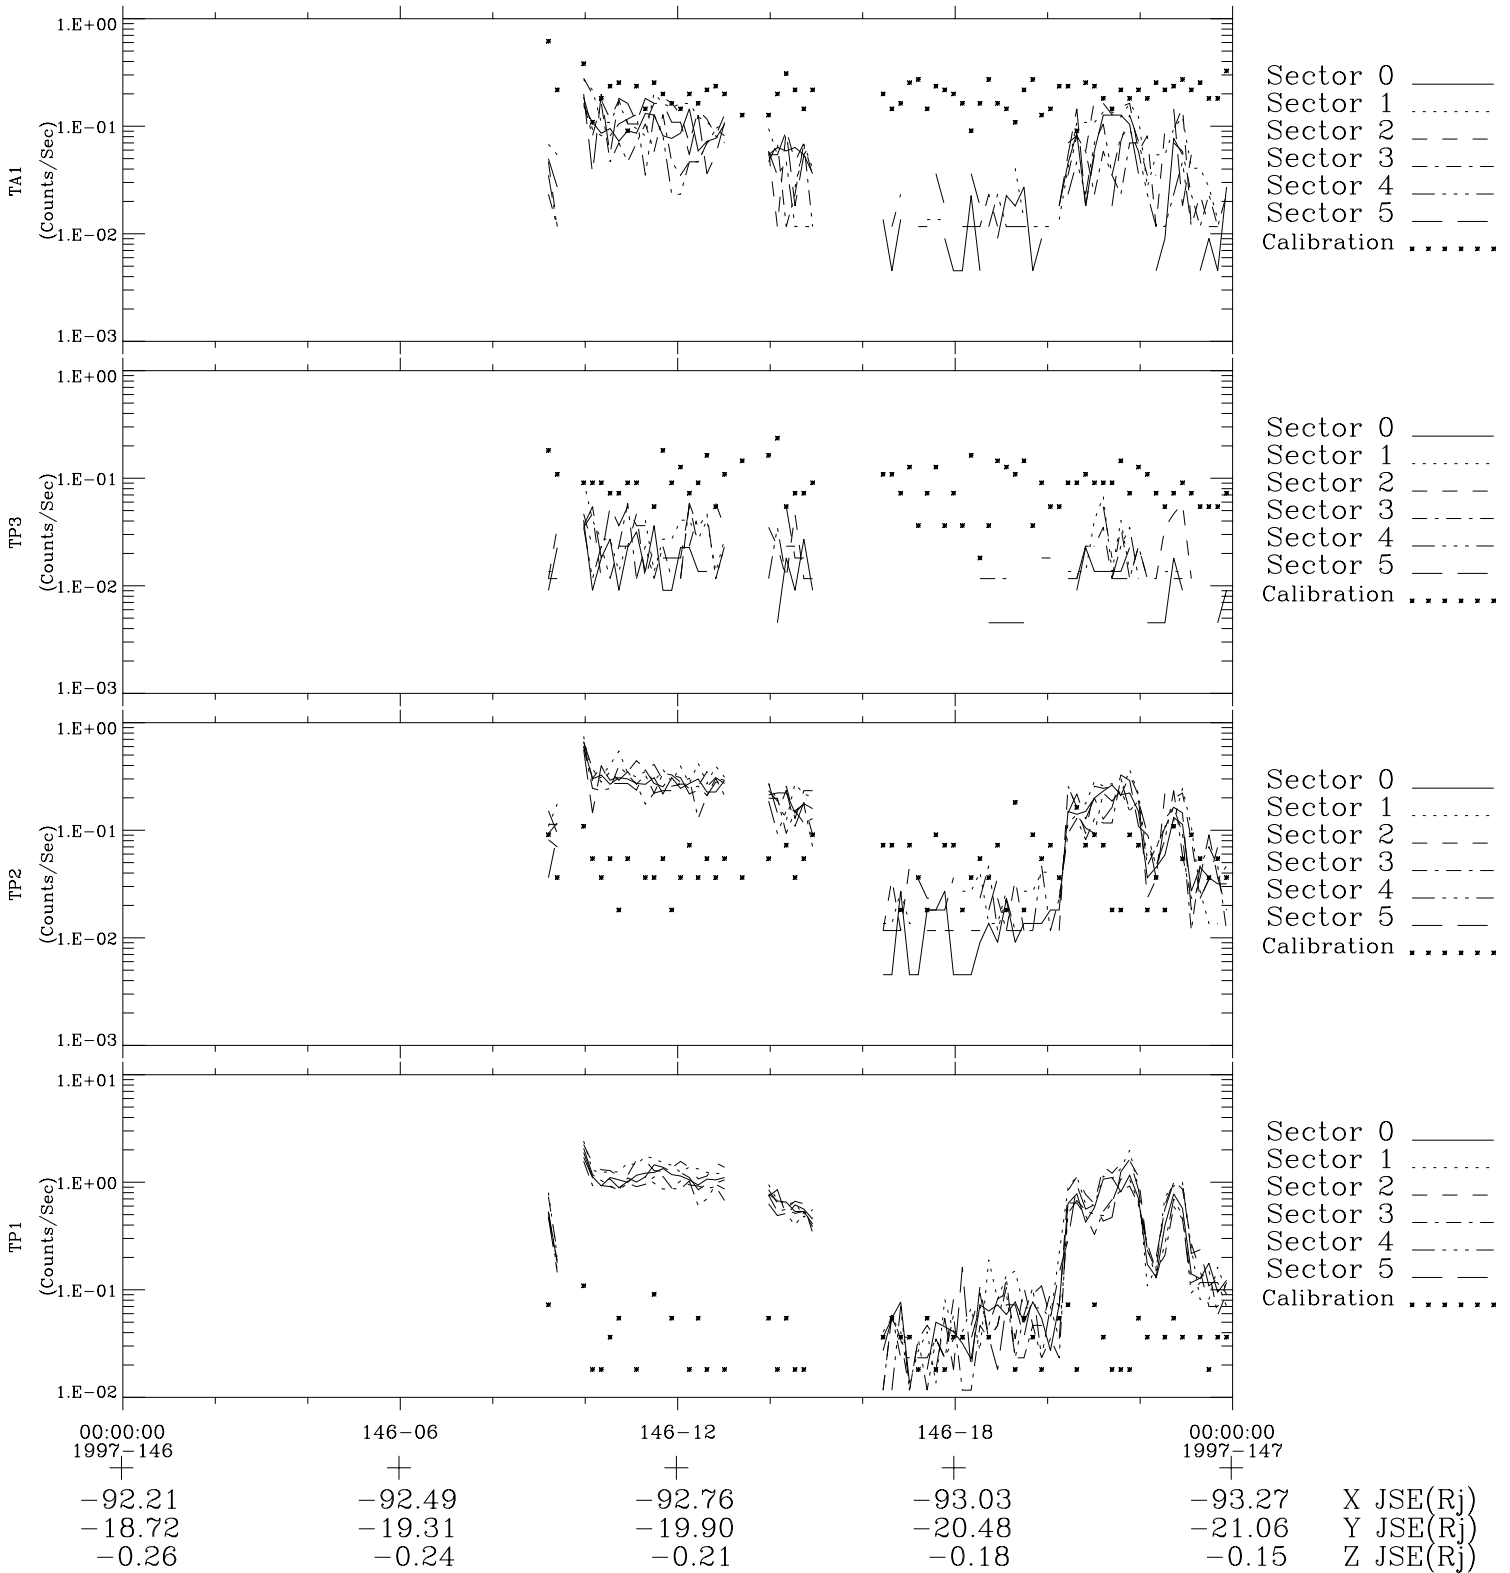

# Galileo EPD Real-Time Six-Sector 97146

Software Version: RTLINE\_R6 V 1.20  
Data Production: 06-03-00  
Plot Production: Sat Sep 15 08:29:07 2001

◇ = Jupiter look direction  
□ = Corotation look direction