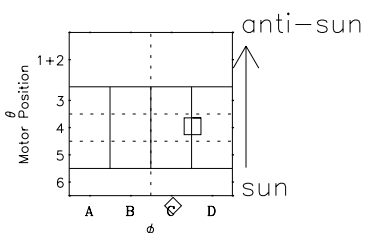

# Galileo EPD Real-Time Six-Sector 97146

Software Version: RTLINE\_R6 V 1.20  
Data Production: 06-03-00  
Plot Production: Sat Sep 15 08:29:07 2001

◇ = Jupiter look direction  
□ = Corotation look direction