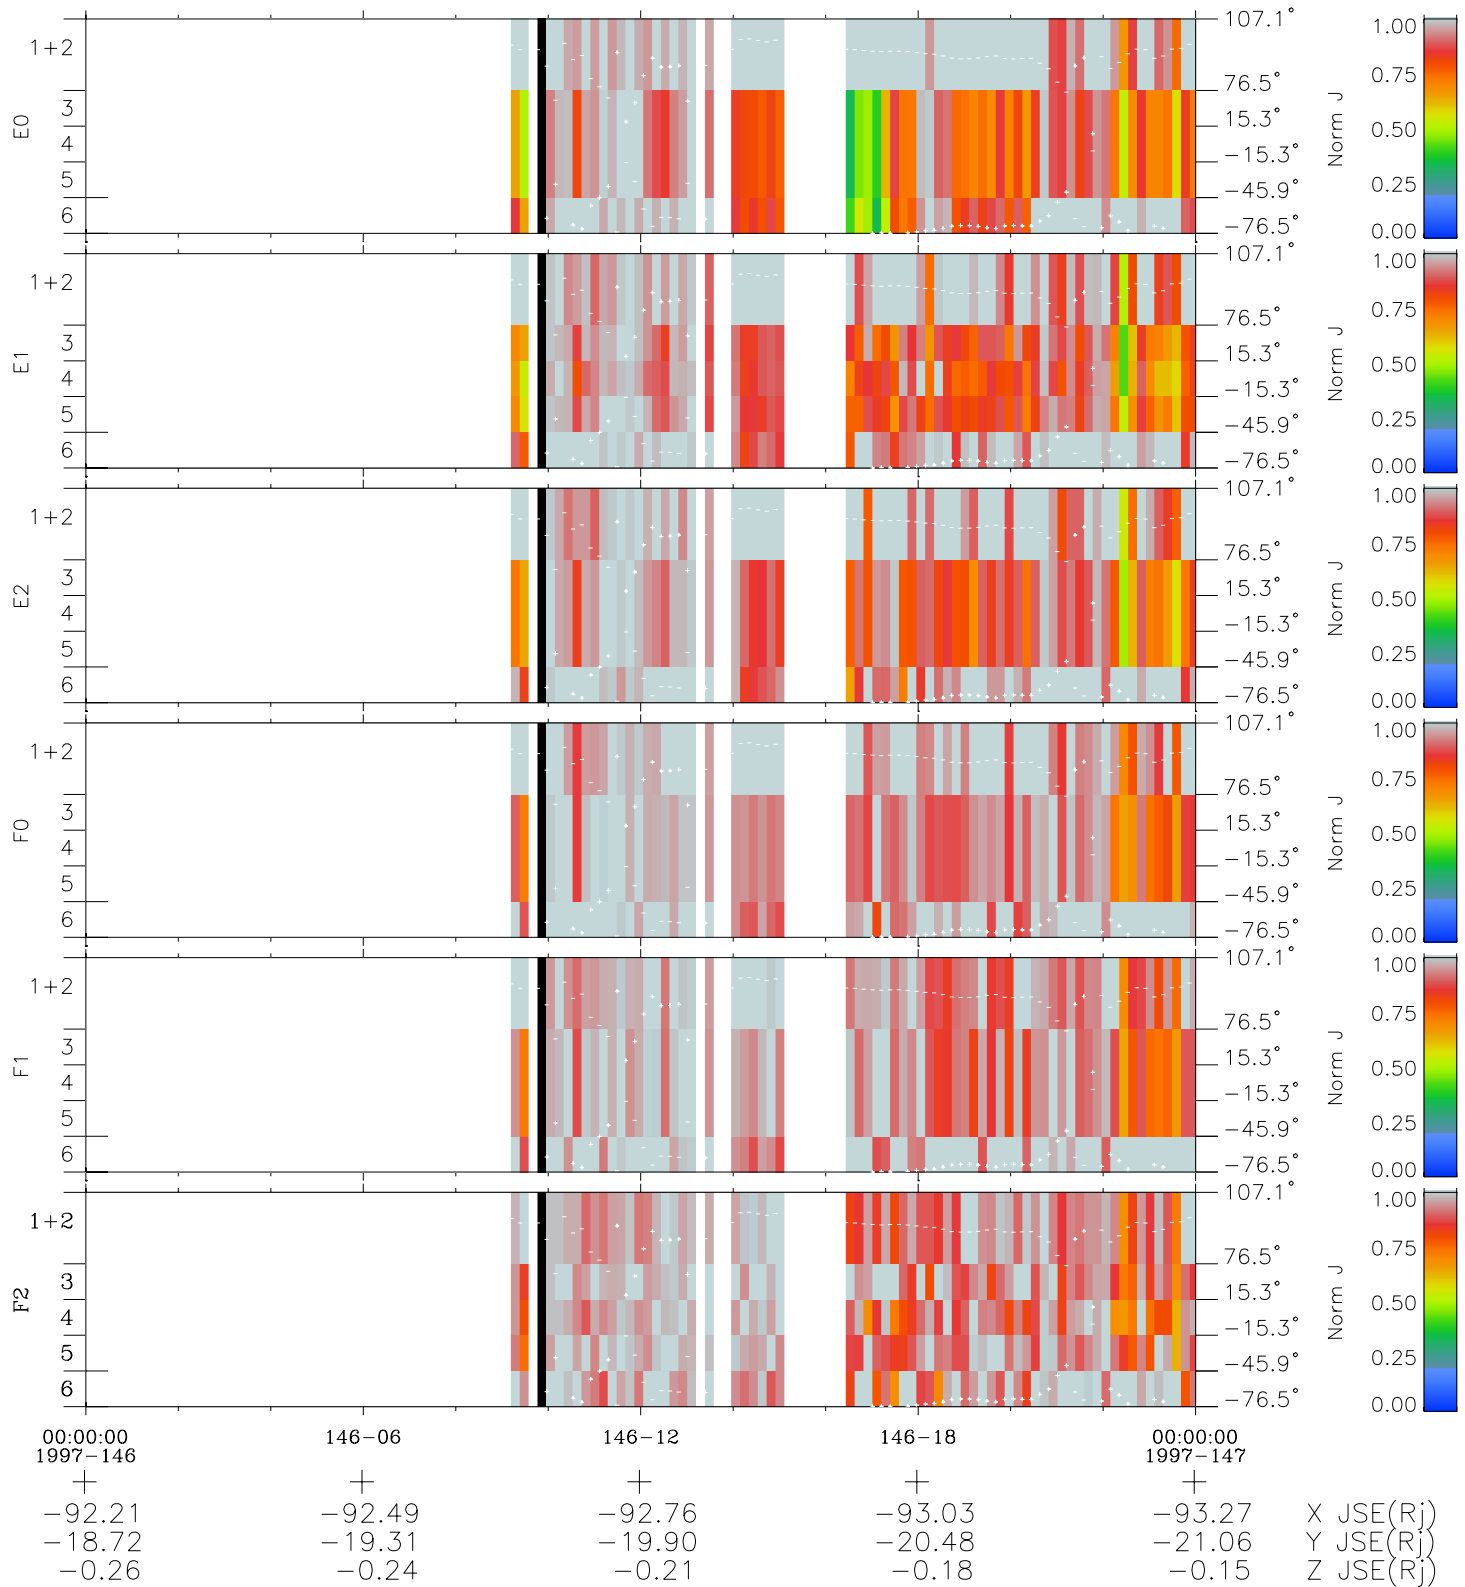

Galileo EPD Real Elevation Anisotropies 97146

Software Version: RTELEV_NORM V 1.20
 Data Production: 06-03-00
 Plot Production: Sat Sep 15 08:28:33 2001
 Color File: wondr3
 Geofactor File: 1.1

- ◇ = Jupiter look direction
- = Corotation look direction