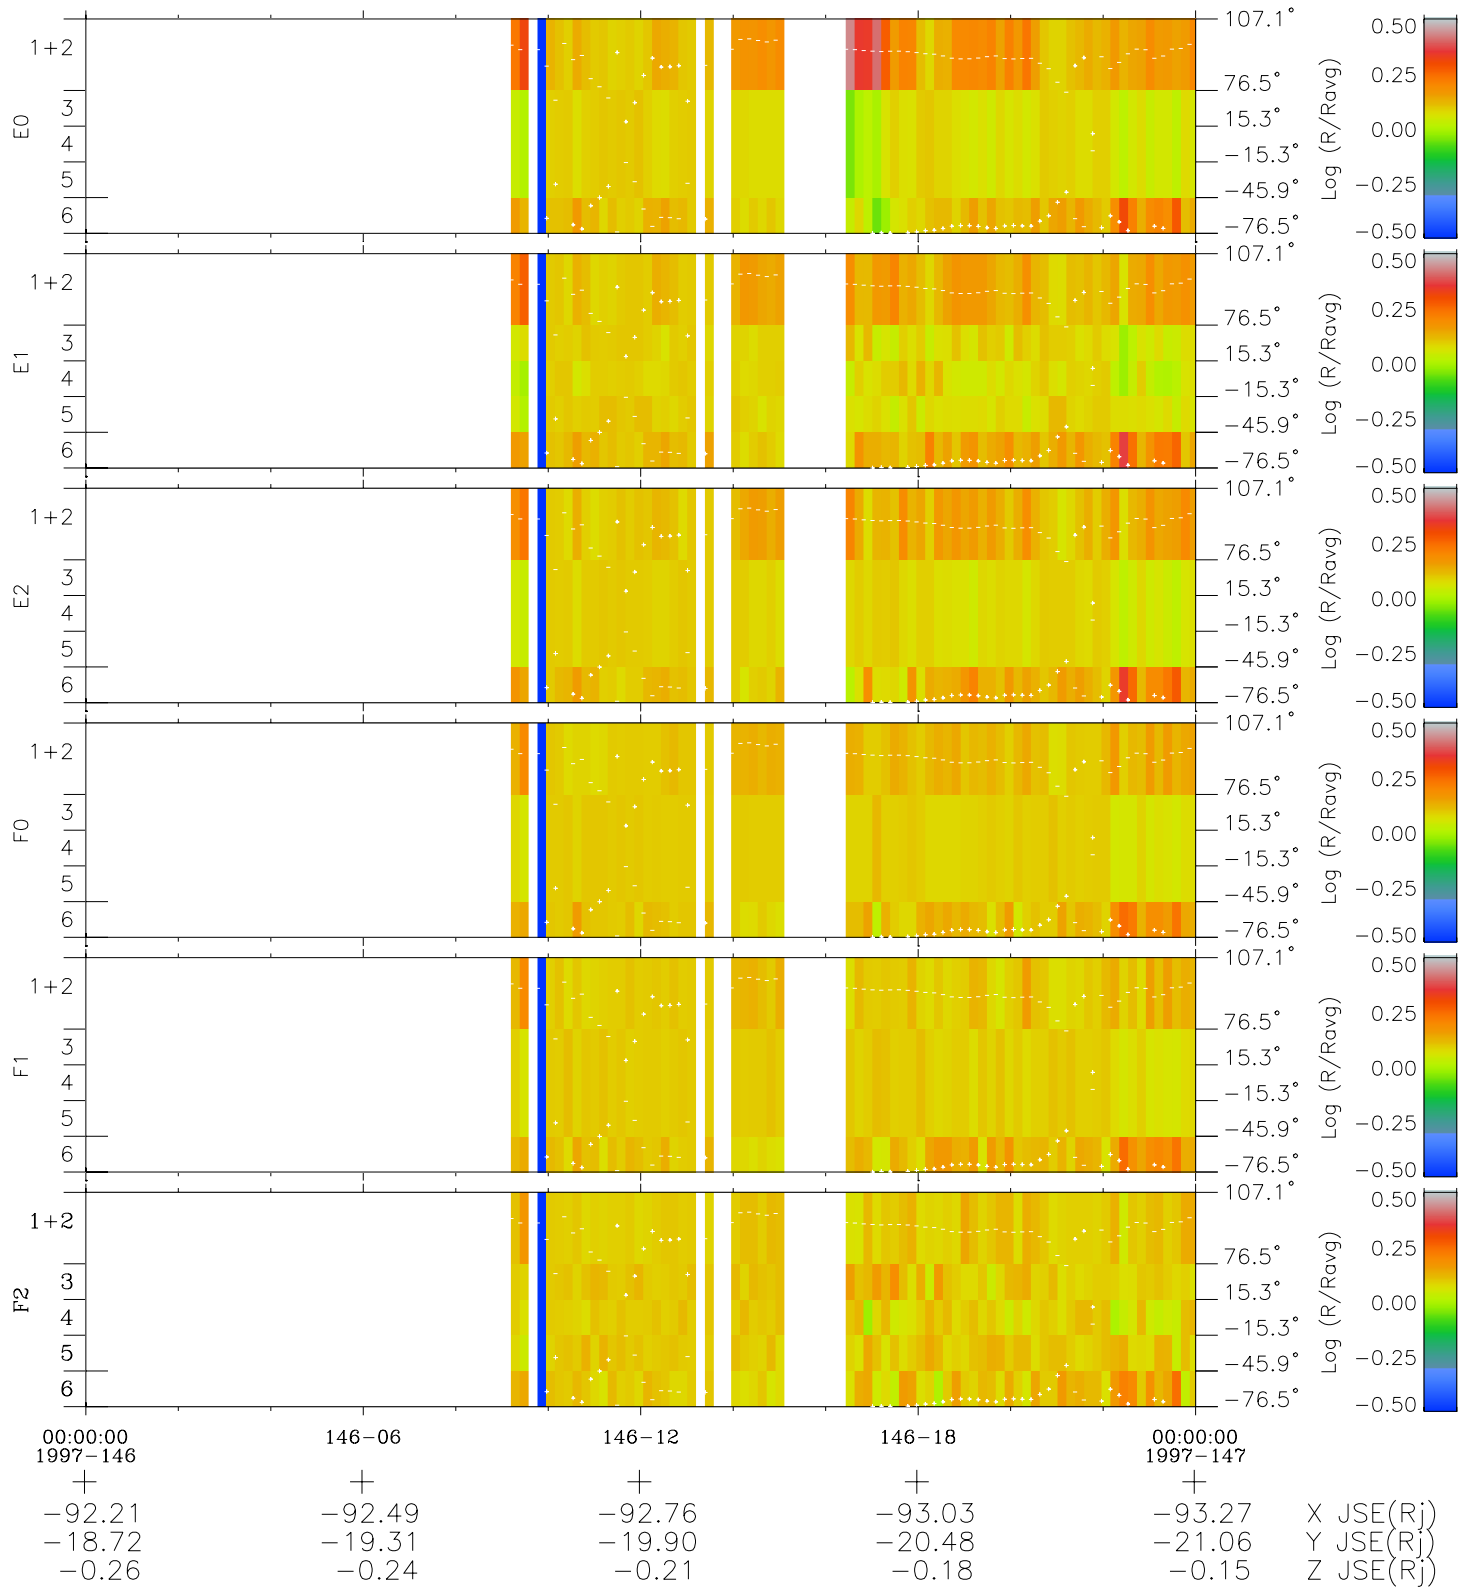

Galileo EPD Real Elevation Anisotropies 97146

Software Version: RTELEV_MEAN V 1.20
 Data Production: 06-03-00
 Plot Production: Sat Sep 15 08:28:15 2001
 Color File: wondr3
 Geofactor File: 1.1

- ◇ = Jupiter look direction
- = Corotation look direction