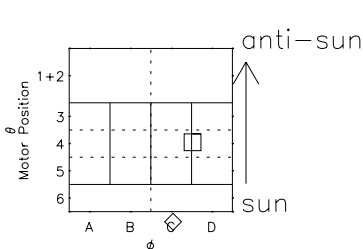

Galileo EPD Real Elevation Anisotropies 97146

Software Version: RTELEV_MEAN V 1.20
 Data Production: 06-03-00
 Plot Production: Sat Sep 15 08:28:15 2001
 Color File: wondr3
 Geofactor File: 1.1

- ◇ = Jupiter look direction
- = Corotation look direction