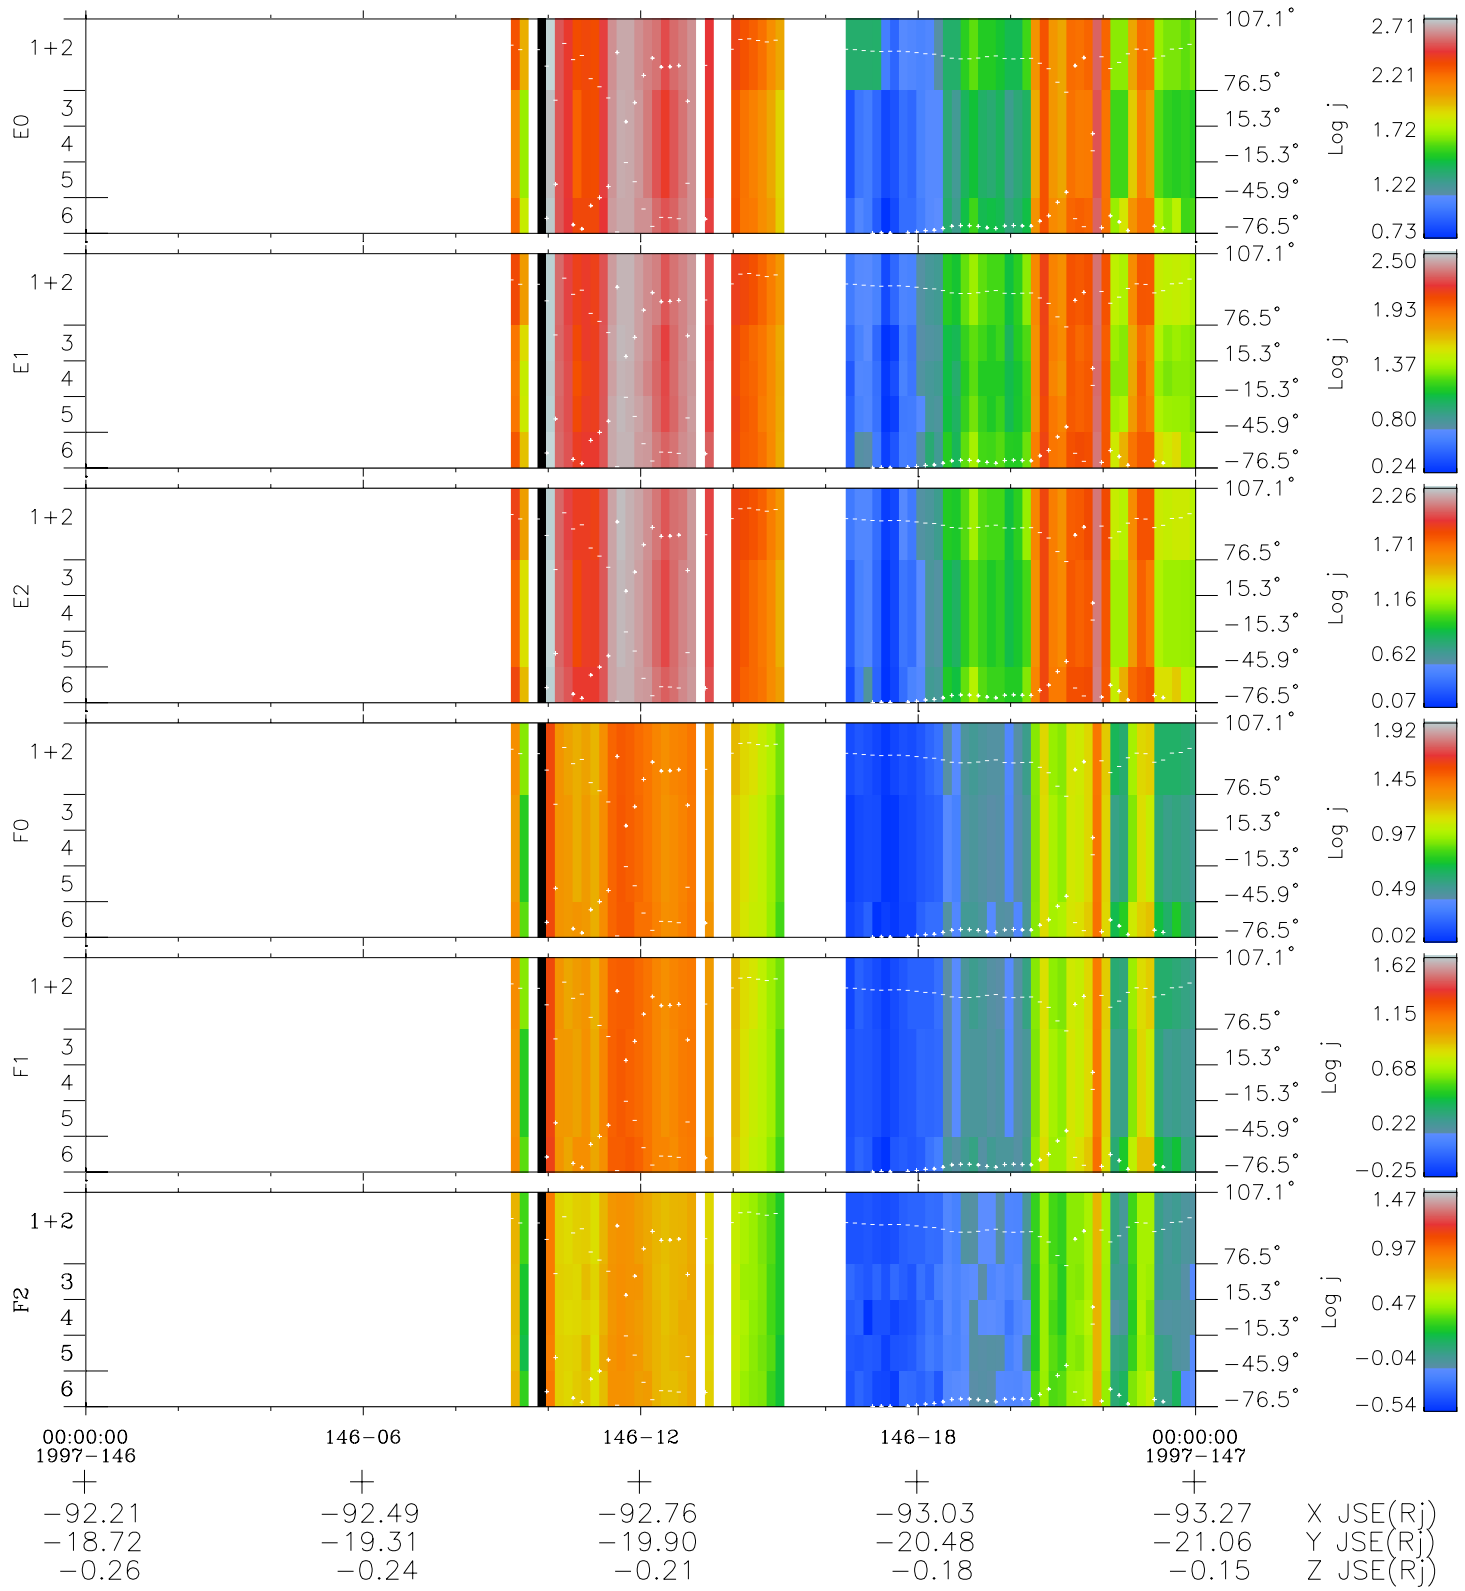

# Galileo EPD Real Elevation Anisotropies 97146

Software Version: RTELEV\_FLUX V 1.20  
 Data Production: 06-03-00  
 Plot Production: Sat Sep 15 08:28:24 2001  
 Color File: wondr3  
 Geofactor File: 1.1

- ◇ = Jupiter look direction
- = Corotation look direction