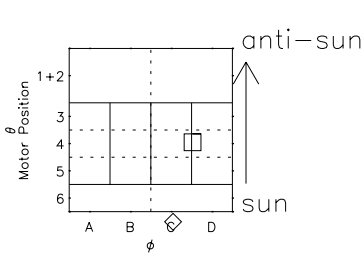

# Galileo EPD Real Elevation Anisotropies 97146

Software Version: RTELEV\_FLUX V 1.20  
 Data Production: 06-03-00  
 Plot Production: Sat Sep 15 08:28:24 2001  
 Color File: wondr3  
 Geofactor File: 1.1

- ◇ = Jupiter look direction
- = Corotation look direction