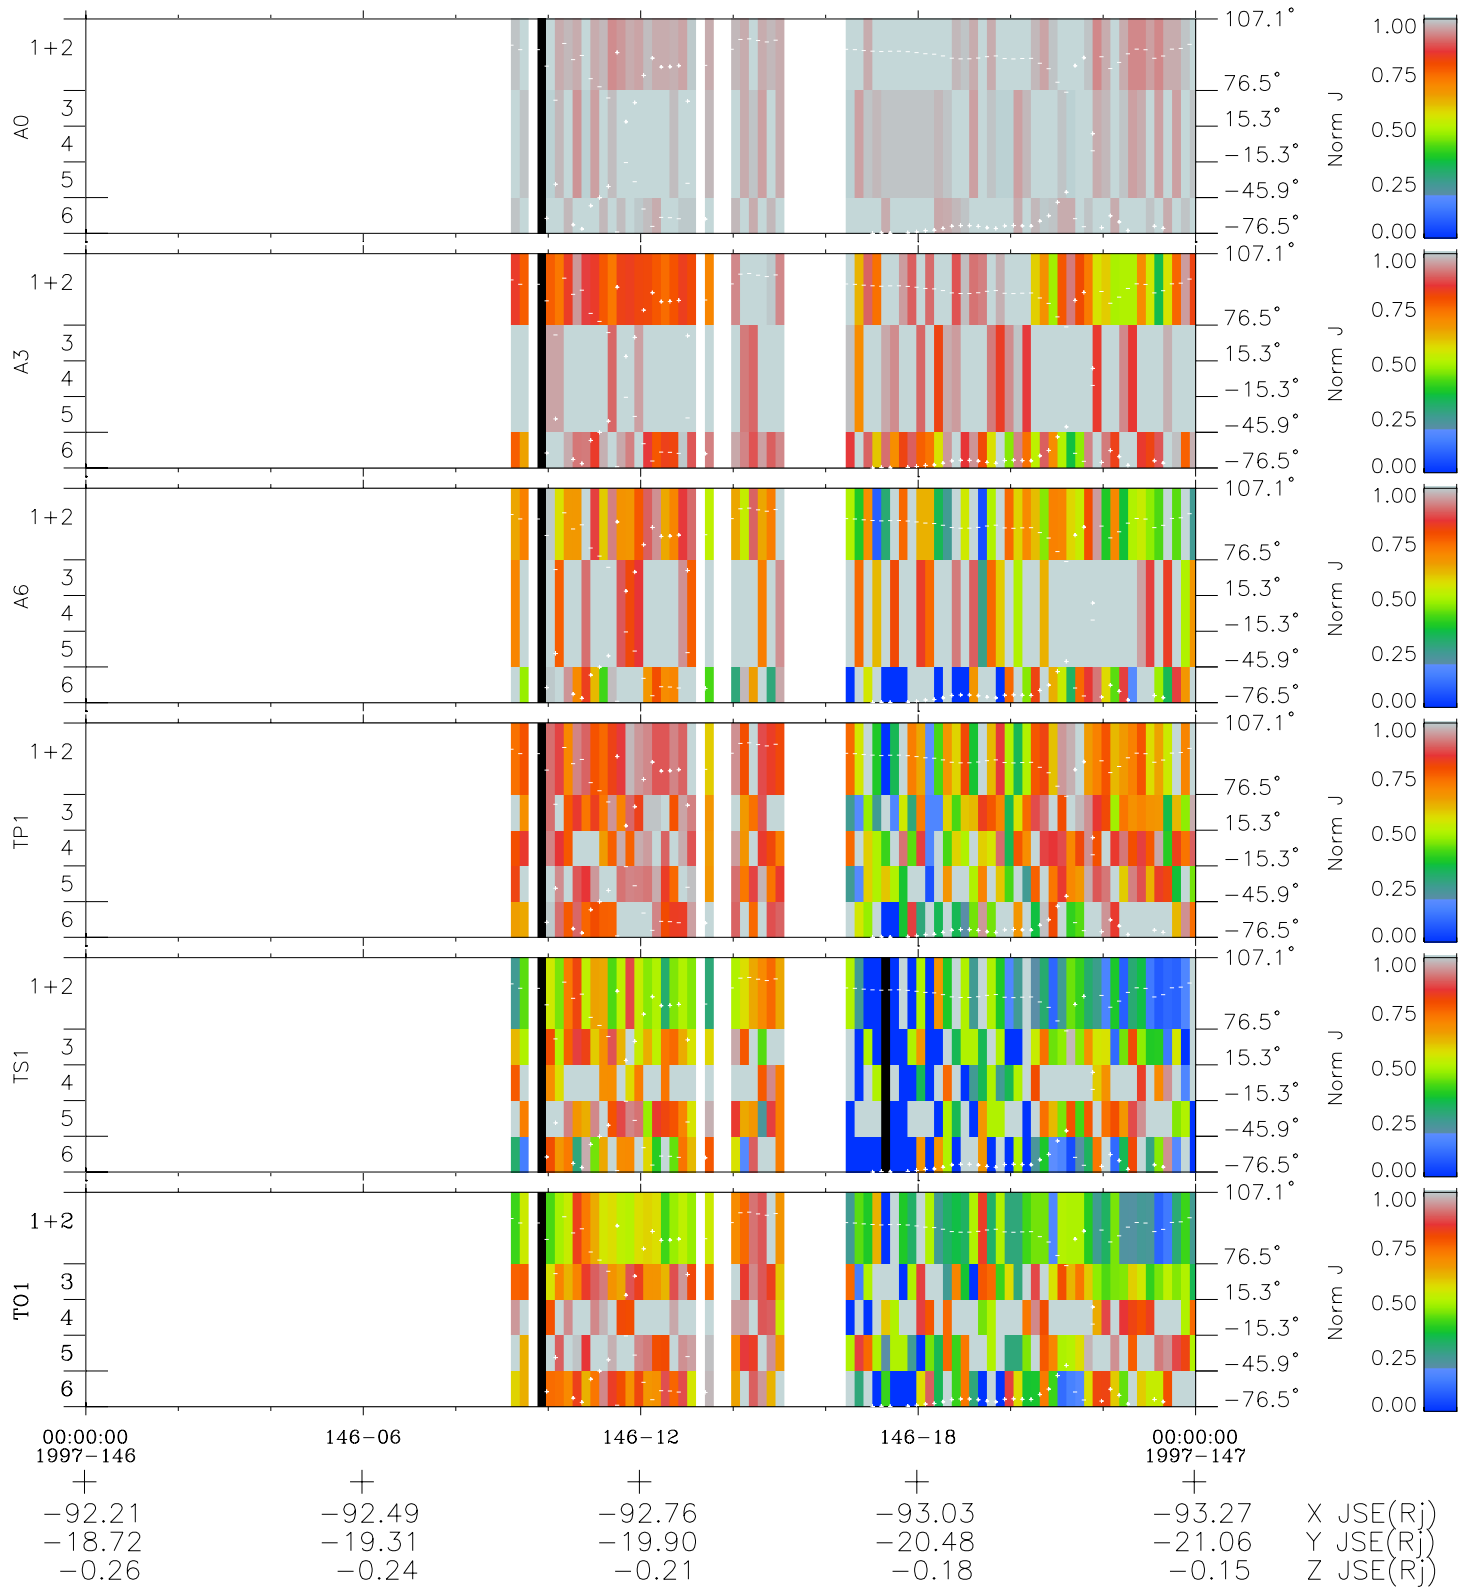

Galileo EPD Real Elevation Anisotropies 97146

Software Version: RTELEV_NORM V 1.20
 Data Production: 06-03-00
 Plot Production: Sat Sep 15 08:28:29 2001
 Color File: wondr3
 Geofactor File: 1.1

- ◇ = Jupiter look direction
- = Corotation look direction