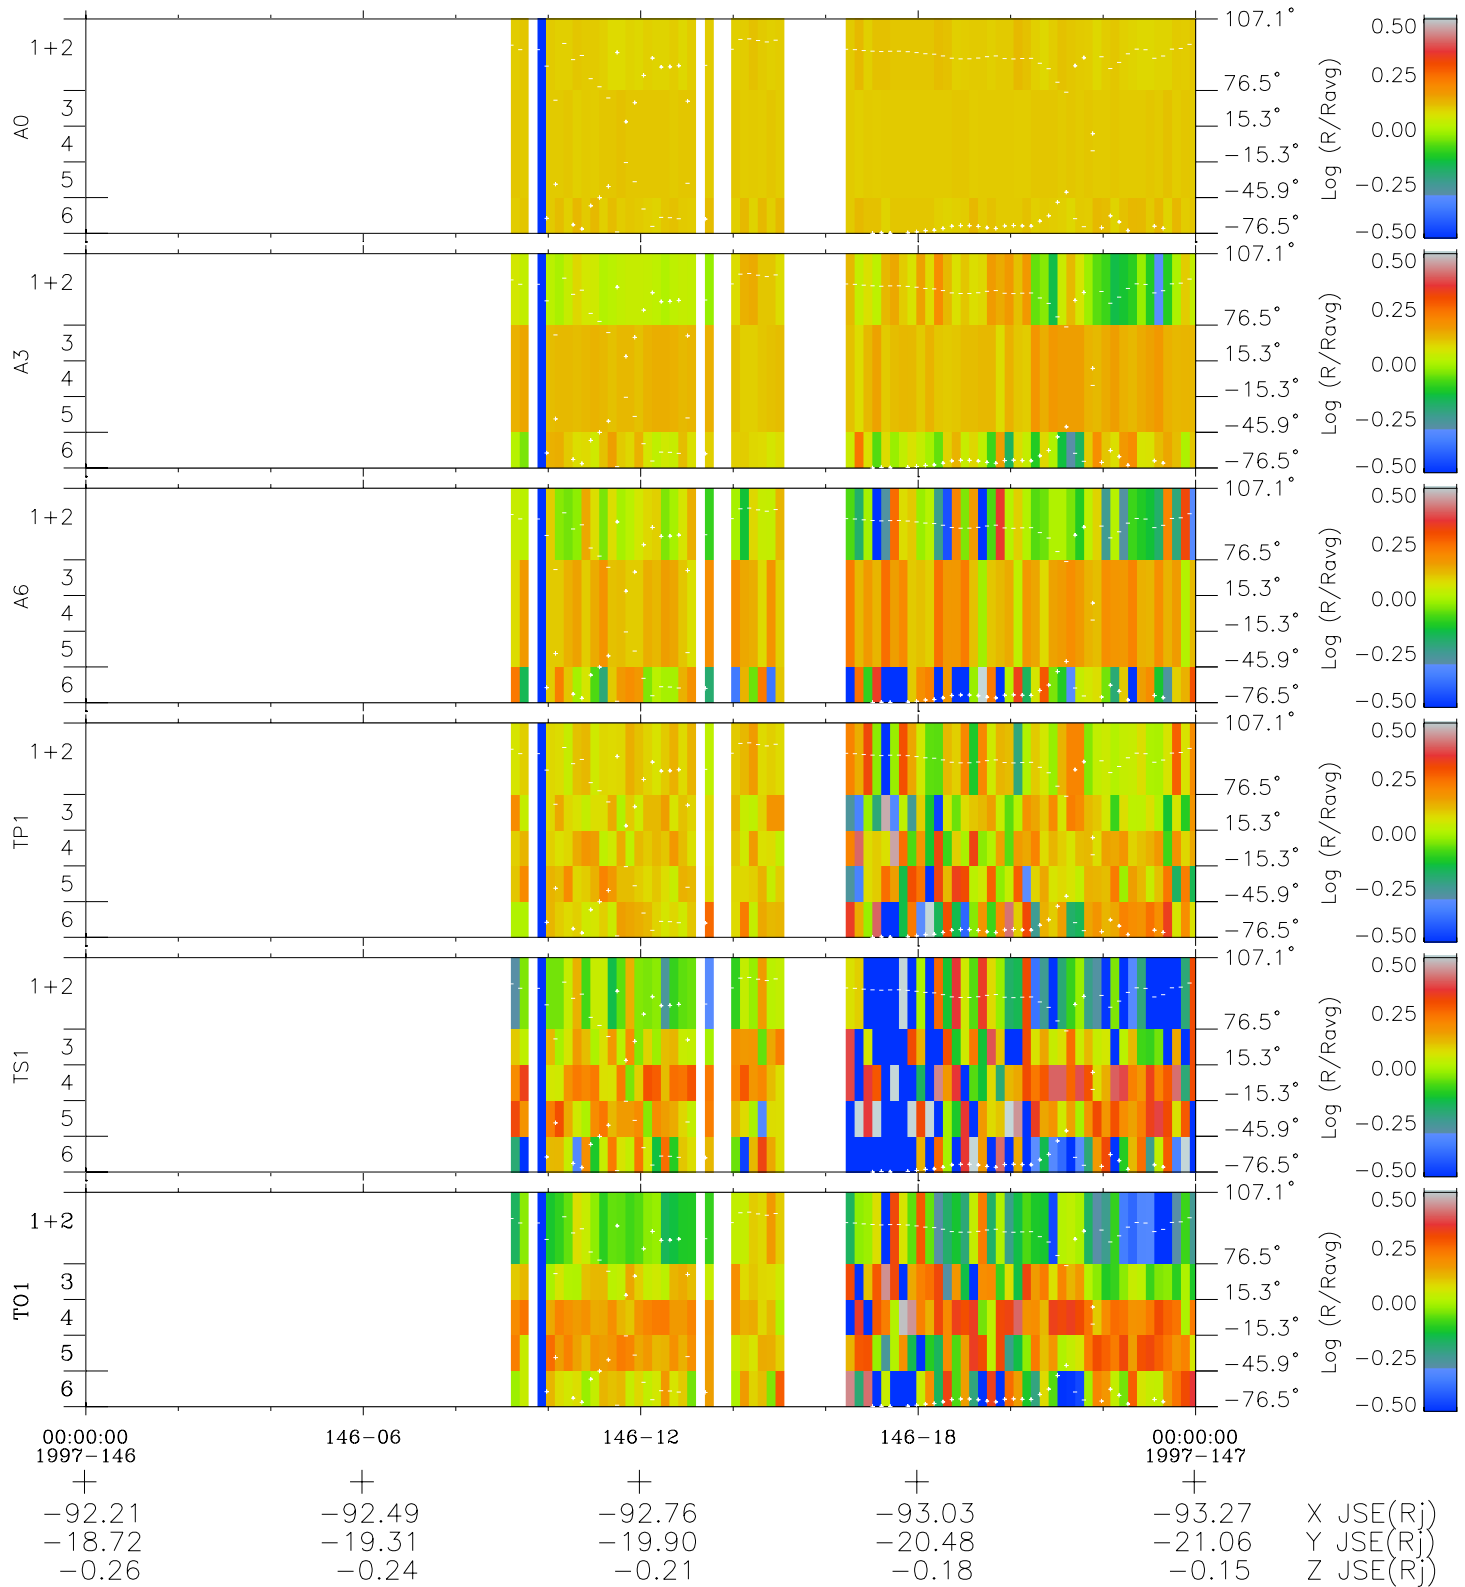

# Galileo EPD Real Elevation Anisotropies 97146

Software Version: RTELEV\_MEAN V 1.20  
 Data Production: 06-03-00  
 Plot Production: Sat Sep 15 08:28:11 2001  
 Color File: wondr3  
 Geofactor File: 1.1

- ◇ = Jupiter look direction
- = Corotation look direction