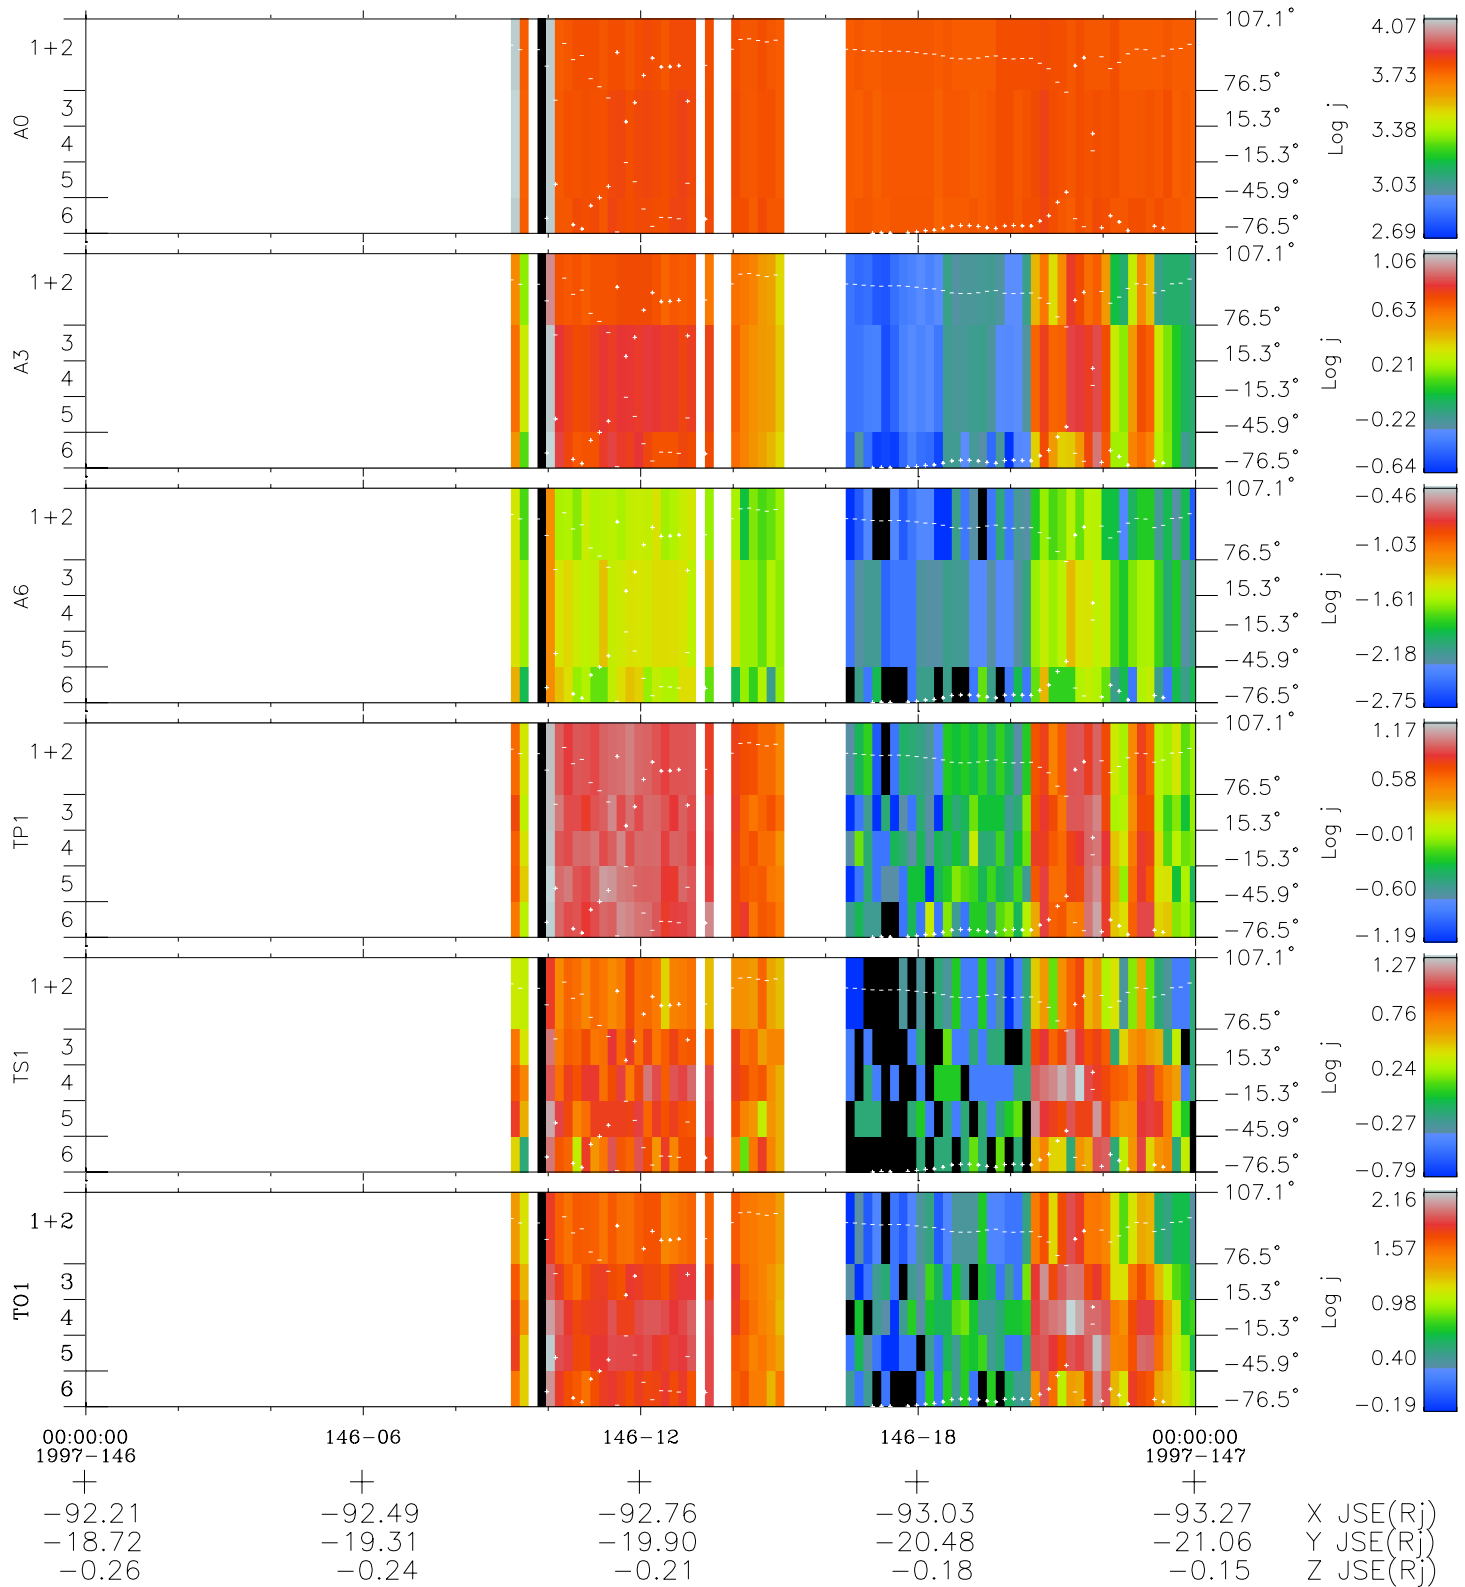

Galileo EPD Real Elevation Anisotropies 97146

Software Version: RTELEV_FLUX V 1.20
 Data Production: 06-03-00
 Plot Production: Sat Sep 15 08:28:20 2001
 Color File: wondr3
 Geofactor File: 1.1

◇ = Jupiter look direction
 □ = Corotation look direction