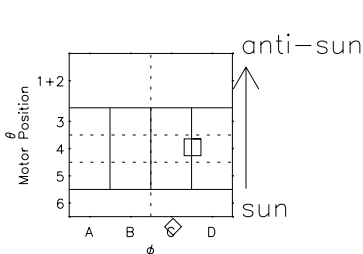

Galileo EPD Real Elevation Anisotropies 97146

Software Version: RTELEV_FLUX V 1.20
 Data Production: 06-03-00
 Plot Production: Sat Sep 15 08:28:20 2001
 Color File: wondr3
 Geofactor File: 1.1

◇ = Jupiter look direction
 □ = Corotation look direction