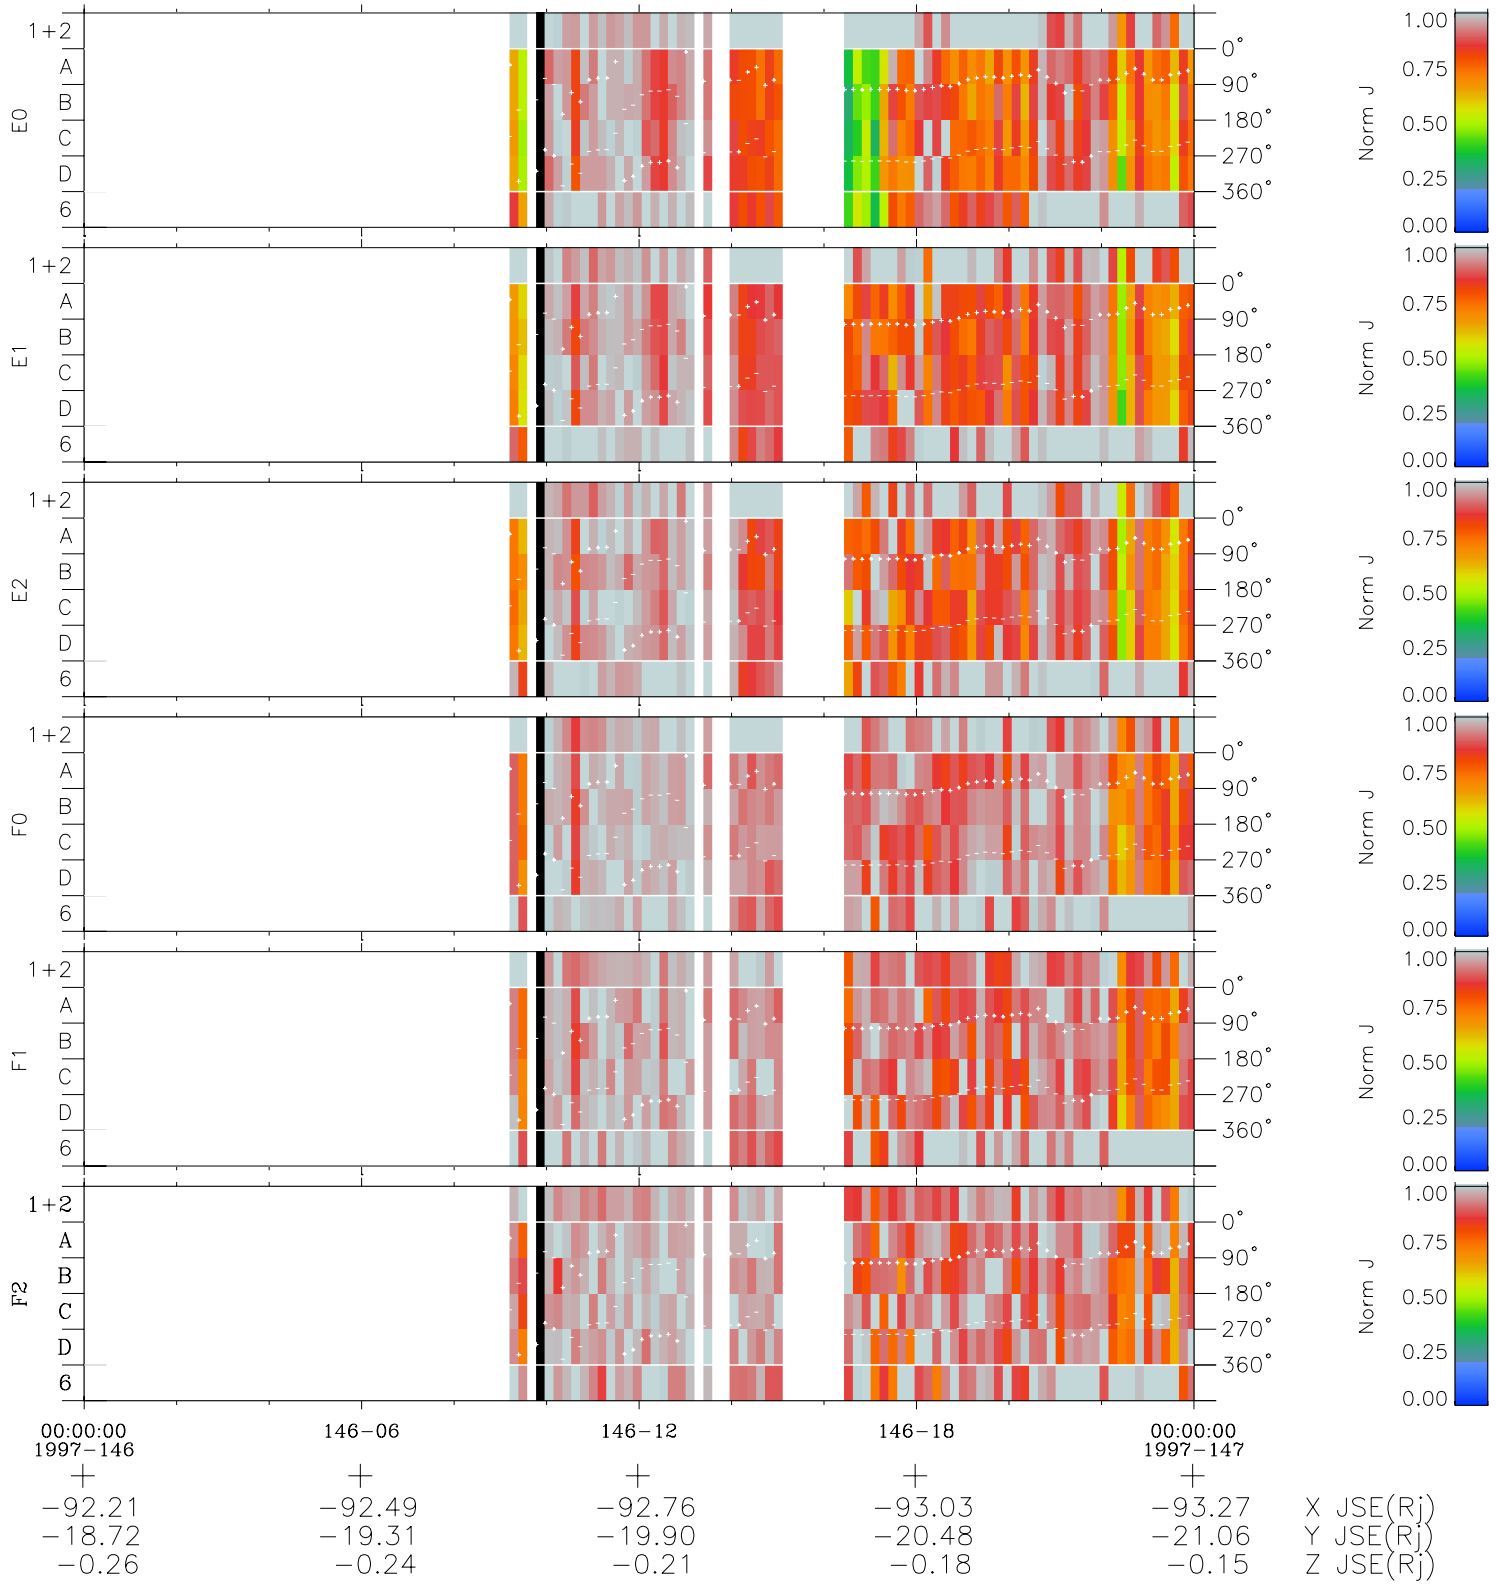

Galileo EPD Real Time Azimuth Anisotropies 97146

Software Version: RTAZIM_NORM V 1.20
 Data Production: 06-03-00
 Plot Production: Sat Sep 15 08:28:58 2001
 Color File: wondr3
 Geofactor File: 1.1

◇ = Jupiter look direction
 □ = Corotation look direction