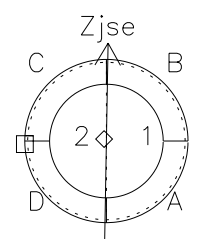

Galileo EPD Real Time Azimuth Anisotropies 97146

Software Version: RTAZIM_NORM V 1.20
 Data Production: 06-03-00
 Plot Production: Sat Sep 15 08:28:58 2001
 Color File: wondr3
 Geofactor File: 1.1

◇ = Jupiter look direction
 □ = Corotation look direction