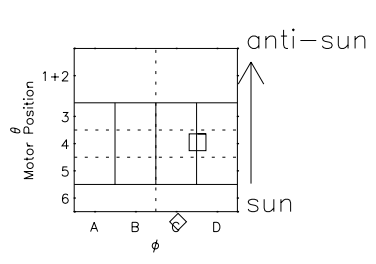

Galileo EPD Real Time Azimuth Anisotropies 97146

Software Version: RTAZIM_NORM V 1.20
 Data Production: 06-03-00
 Plot Production: Sat Sep 15 08:28:58 2001
 Color File: wondr3
 Geofactor File: 1.1

◇ = Jupiter look direction
 □ = Corotation look direction