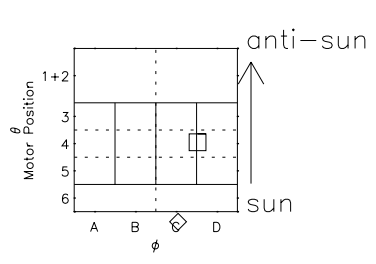

Galileo EPD Real Time Azimuth Anisotropies 97146

Software Version: RTAZIM_MEAN V 1.20
 Data Production: 06-03-00
 Plot Production: Sat Sep 15 08:28:42 2001
 Color File: wondr3
 Geofactor File: 1.1

◇ = Jupiter look direction
 □ = Corotation look direction