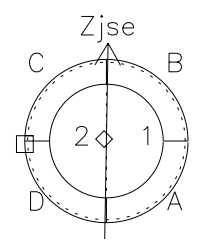

Galileo EPD Real Time Azimuth Anisotropies 97146

Software Version: RTAZIM_MEAN V 1.20
 Data Production: 06-03-00
 Plot Production: Sat Sep 15 08:28:42 2001
 Color File: wondr3
 Geofactor File: 1.1

◇ = Jupiter look direction
 □ = Corotation look direction