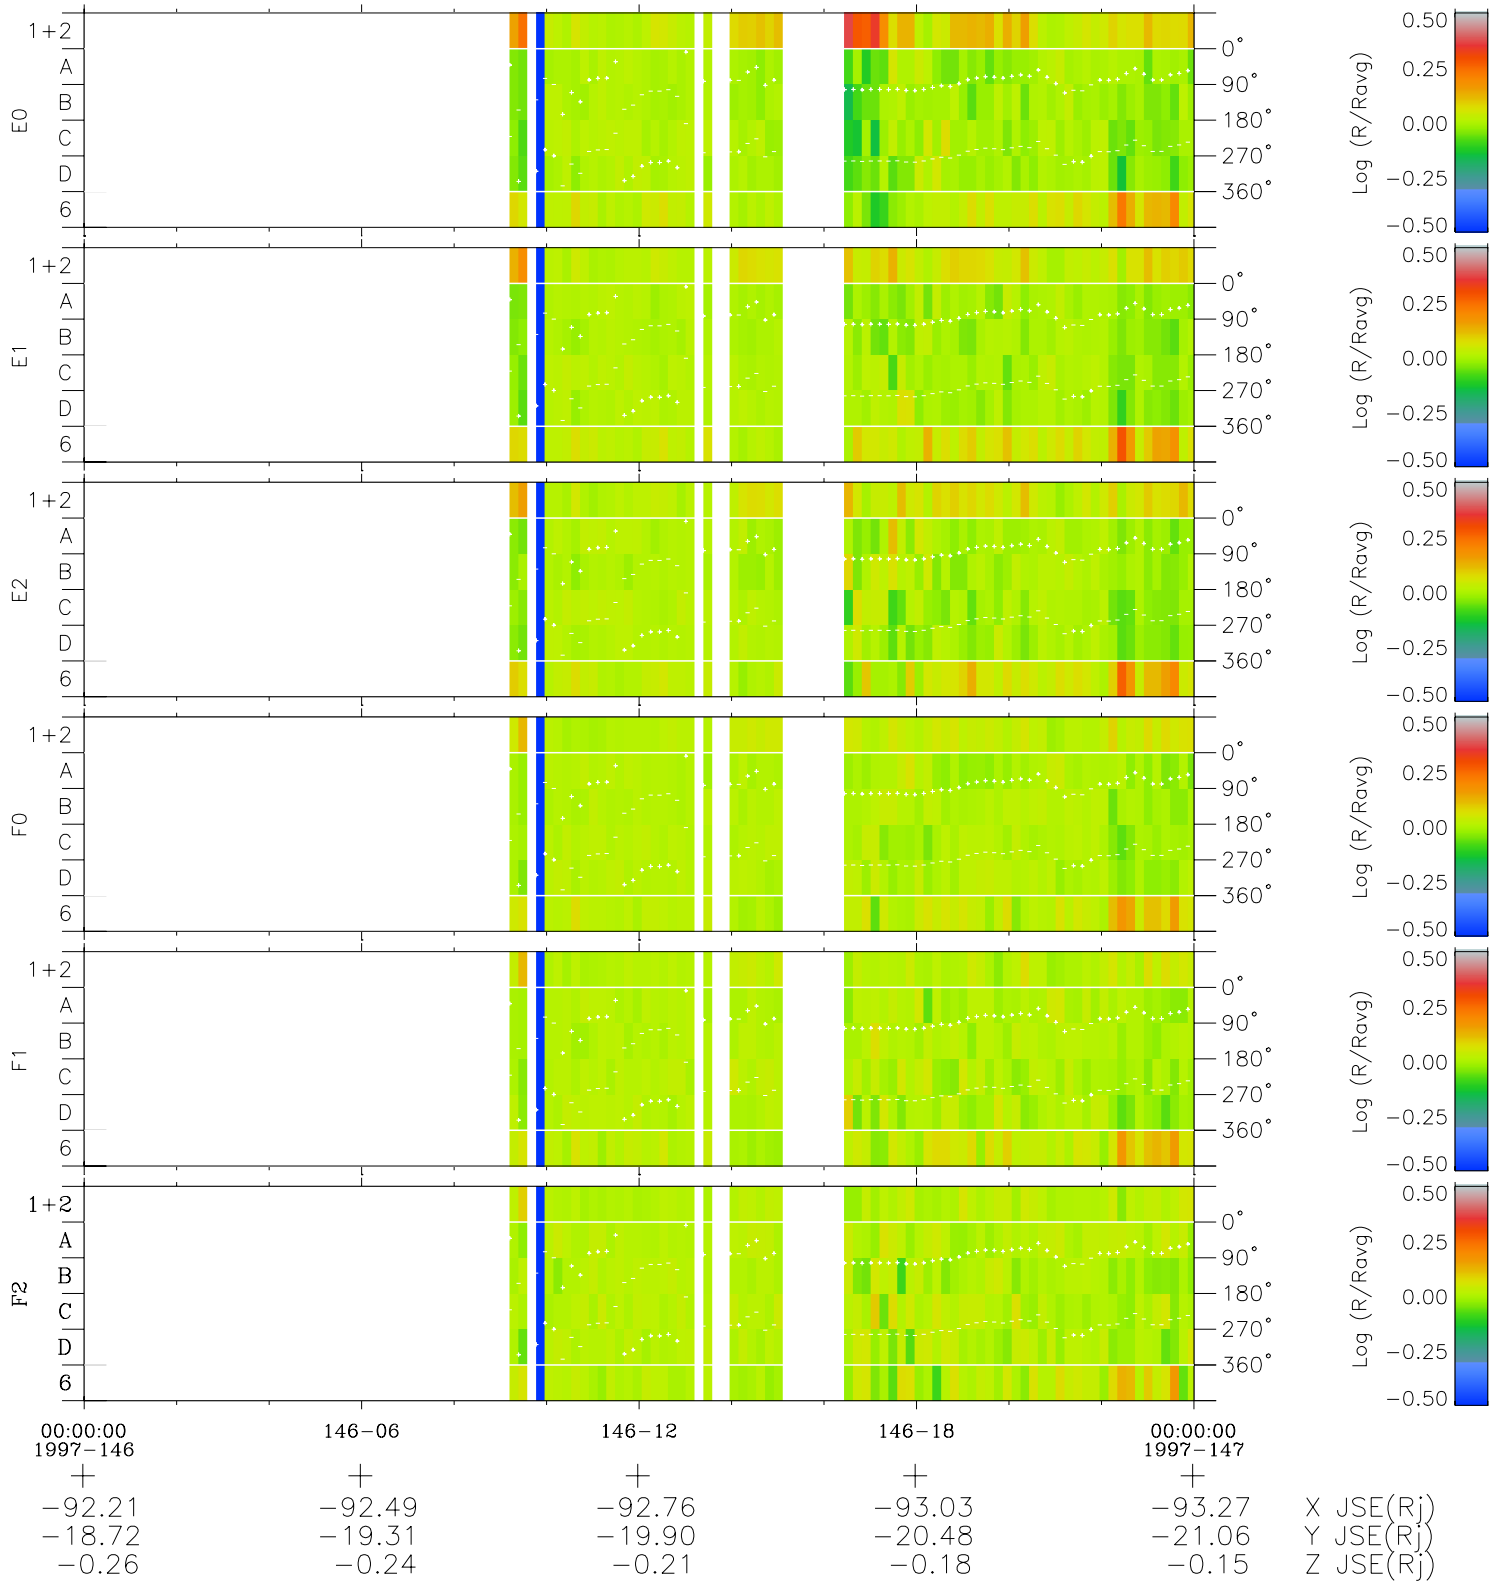

Galileo EPD Real Time Azimuth Anisotropies 97146

Software Version: RTAZIM_MEAN V 1.20
 Data Production: 06-03-00
 Plot Production: Sat Sep 15 08:28:42 2001
 Color File: wondr3
 Geofactor File: 1.1

◇ = Jupiter look direction
 □ = Corotation look direction