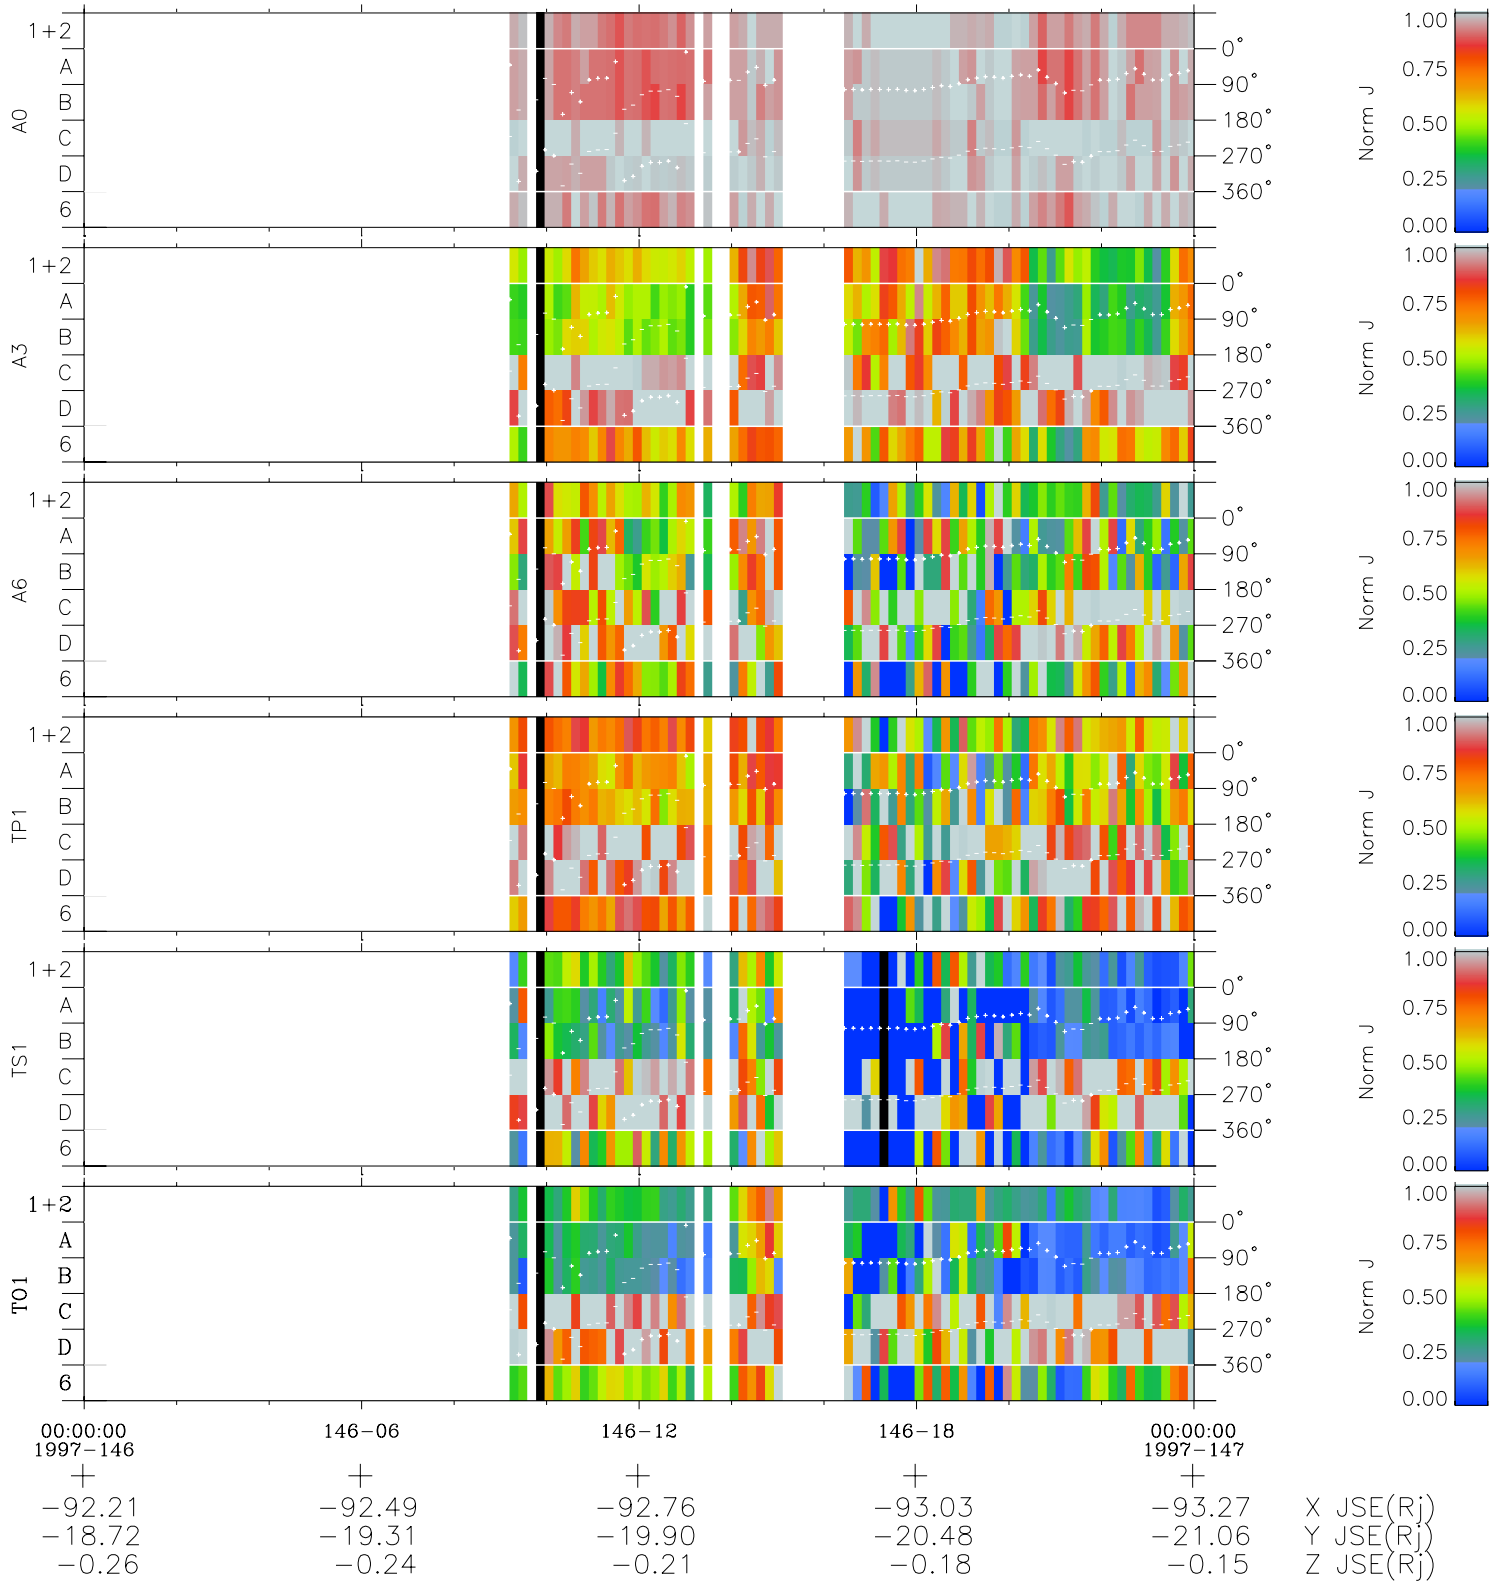

Galileo EPD Real Time Azimuth Anisotropies 97146

Software Version: RTAZIM_NORM V 1.20
 Data Production: 06-03-00
 Plot Production: Sat Sep 15 08:28:54 2001
 Color File: wondr3
 Geofactor File: 1.1

- ◇ = Jupiter look direction
- = Corotation look direction