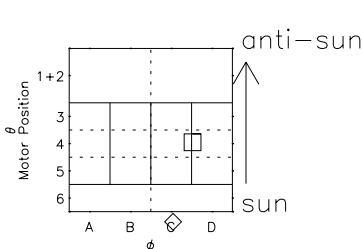

Galileo EPD Real Time Azimuth Anisotropies 97146

Software Version: RTAZIM_NORM V 1.20
 Data Production: 06-03-00
 Plot Production: Sat Sep 15 08:28:54 2001
 Color File: wondr3
 Geofactor File: 1.1

- ◇ = Jupiter look direction
- = Corotation look direction