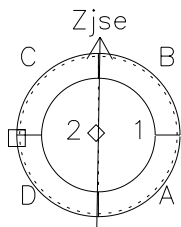

Galileo EPD Real Time Azimuth Anisotropies 97146

Software Version: RTAZIM_NORM V 1.20
 Data Production: 06-03-00
 Plot Production: Sat Sep 15 08:28:54 2001
 Color File: wondr3
 Geofactor File: 1.1

- ◇ = Jupiter look direction
- = Corotation look direction