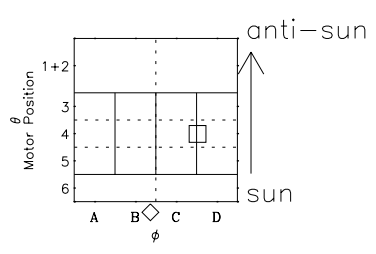

Galileo EPD Real Time Omni Spectrum 97145

Software Version: RTSPEC_OMNI V 1.20
 Data Production: 06-03-00
 Plot Production: Sat Sep 15 08:20:51 2001
 Color File: wondr3
 Geofactor File: 1.1

◇ = Jupiter look direction
 □ = Corotation look direction