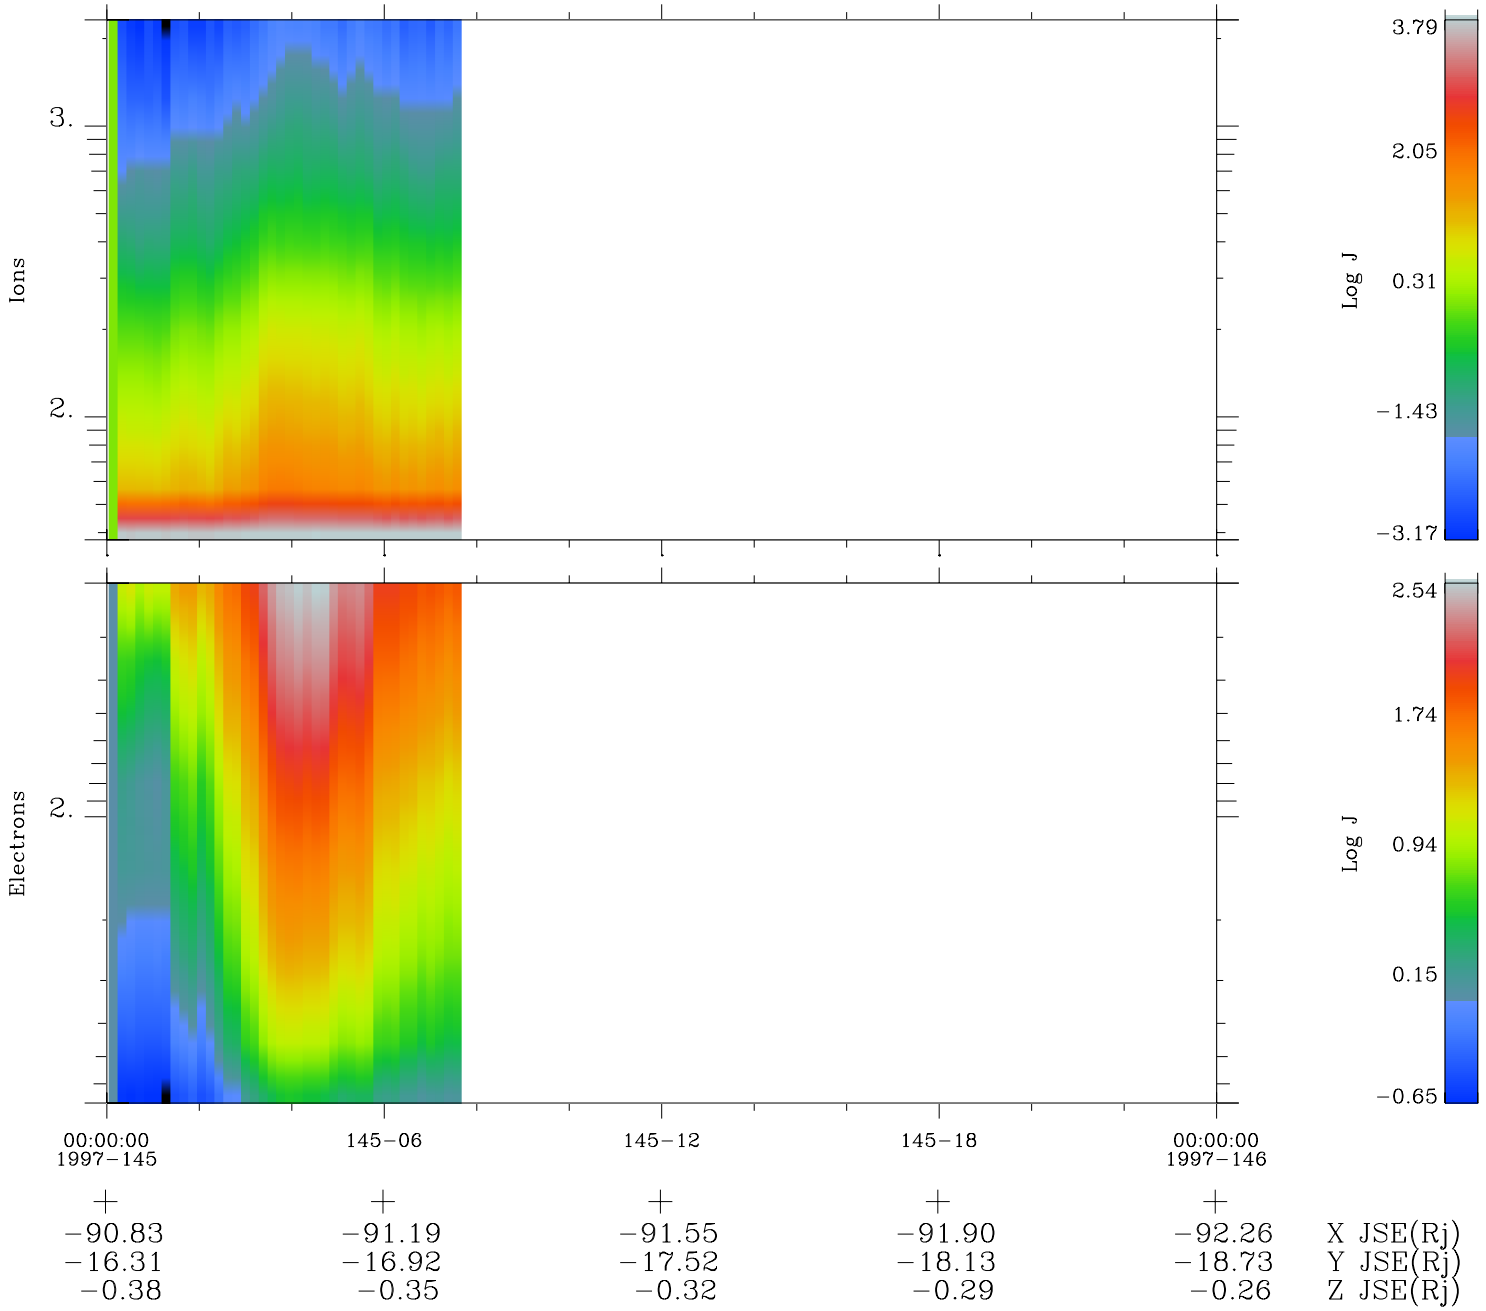

Galileo EPD Real Time Omni Spectrum 97145

Software Version: RTSPEC_OMNI V 1.20
 Data Production: 06-03-00
 Plot Production: Sat Sep 15 08:20:51 2001
 Color File: wondr3
 Geofactor File: 1.1

◇ = Jupiter look direction
 □ = Corotation look direction