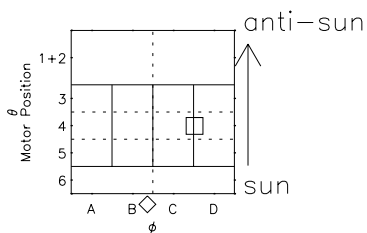

Galileo EPD Real Time R6 Electrons Spectra 97145

Software Version: RTSPEC_R6 V 1.20
 Data Production: 06-03-00
 Plot Production: Sat Sep 15 08:20:46 2001
 Color File: wondr3
 Geofactor File: 1.1

- ◇ = Jupiter look direction
- = Corotation look direction