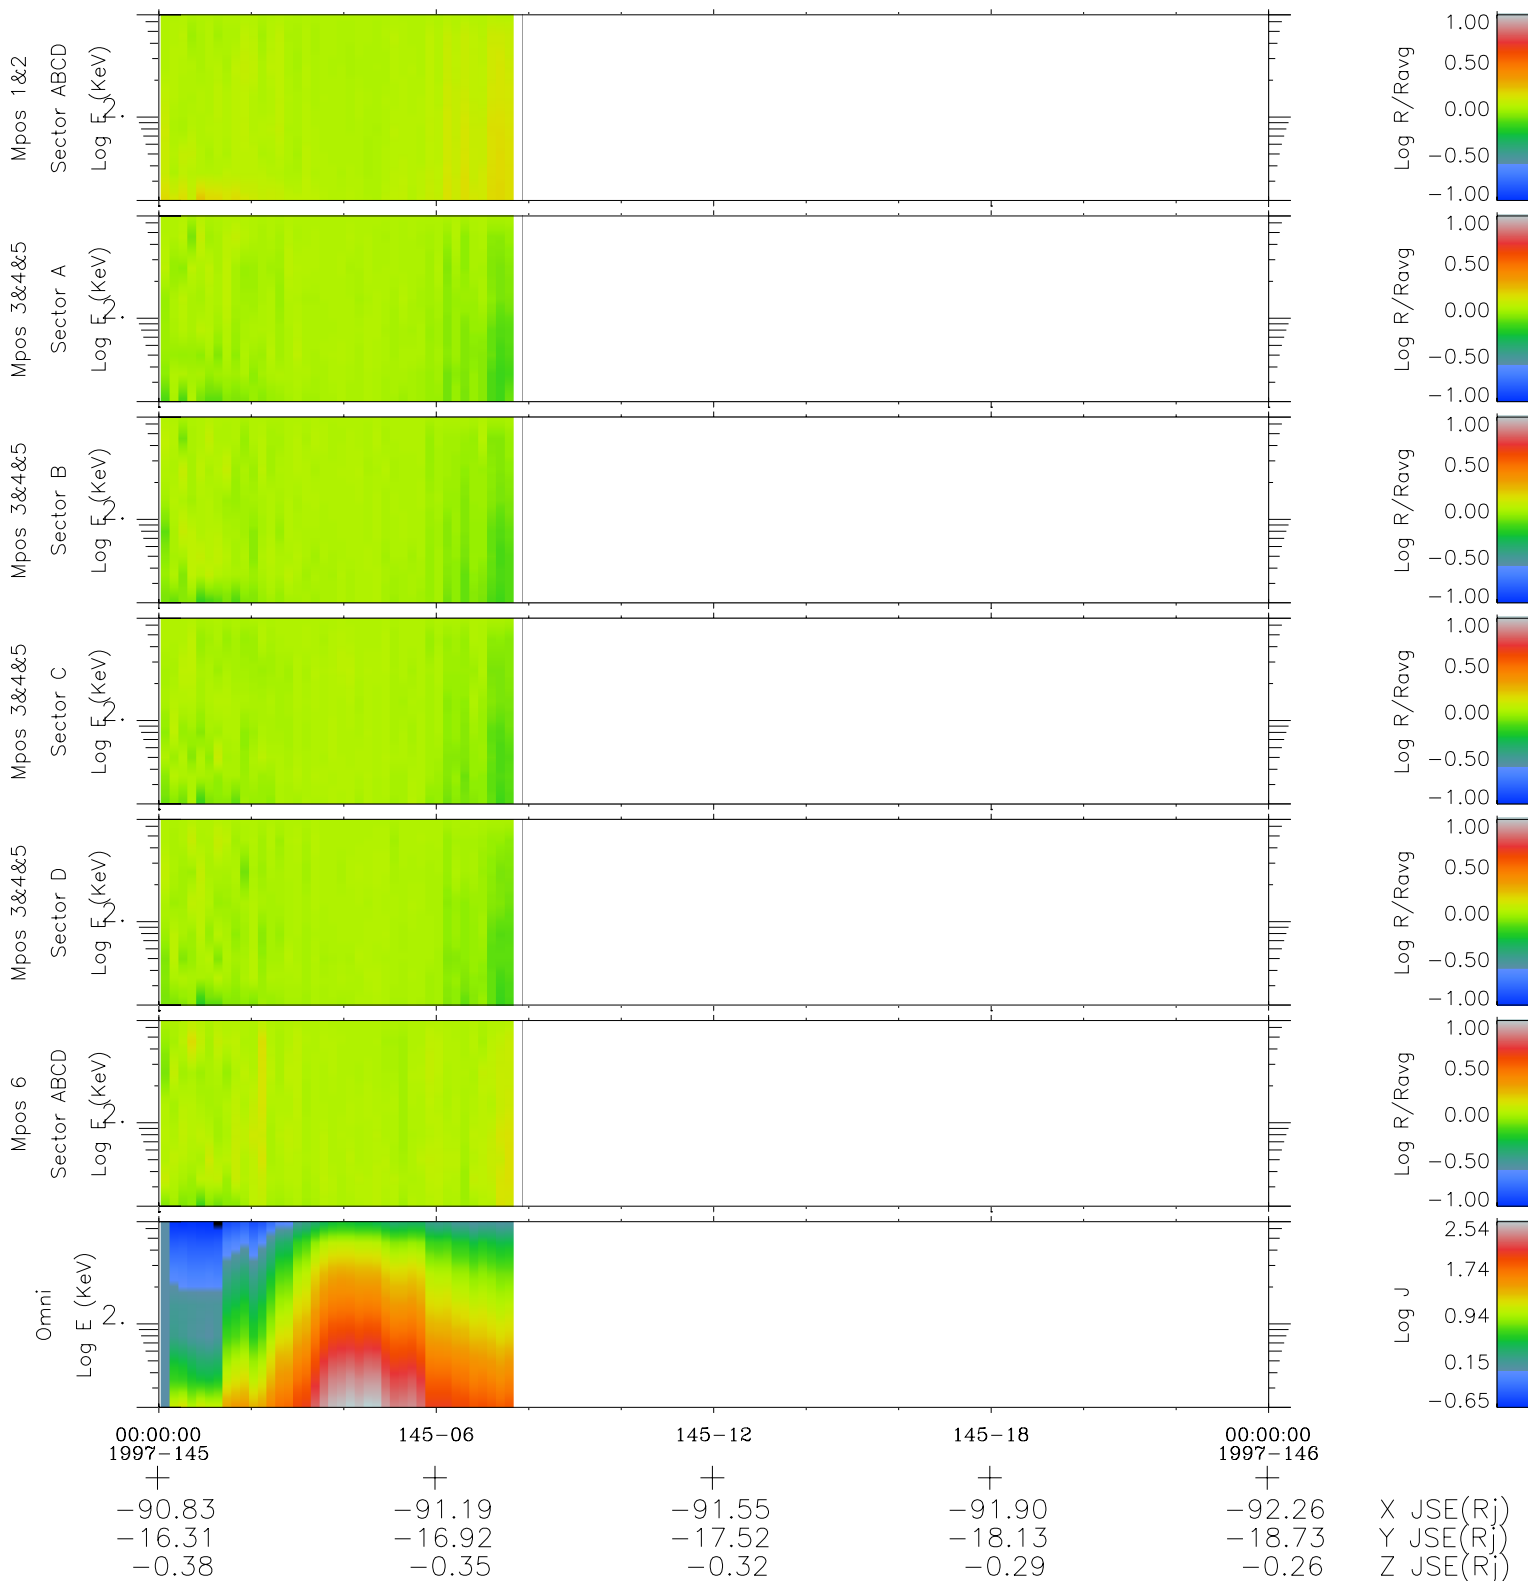

Galileo EPD Real Time R6 Electrons Spectra 97145

Software Version: RTSPEC_R6 V 1.20
 Data Production: 06-03-00
 Plot Production: Sat Sep 15 08:20:46 2001
 Color File: wondr3
 Geofactor File: 1.1

- ◇ = Jupiter look direction
- = Corotation look direction