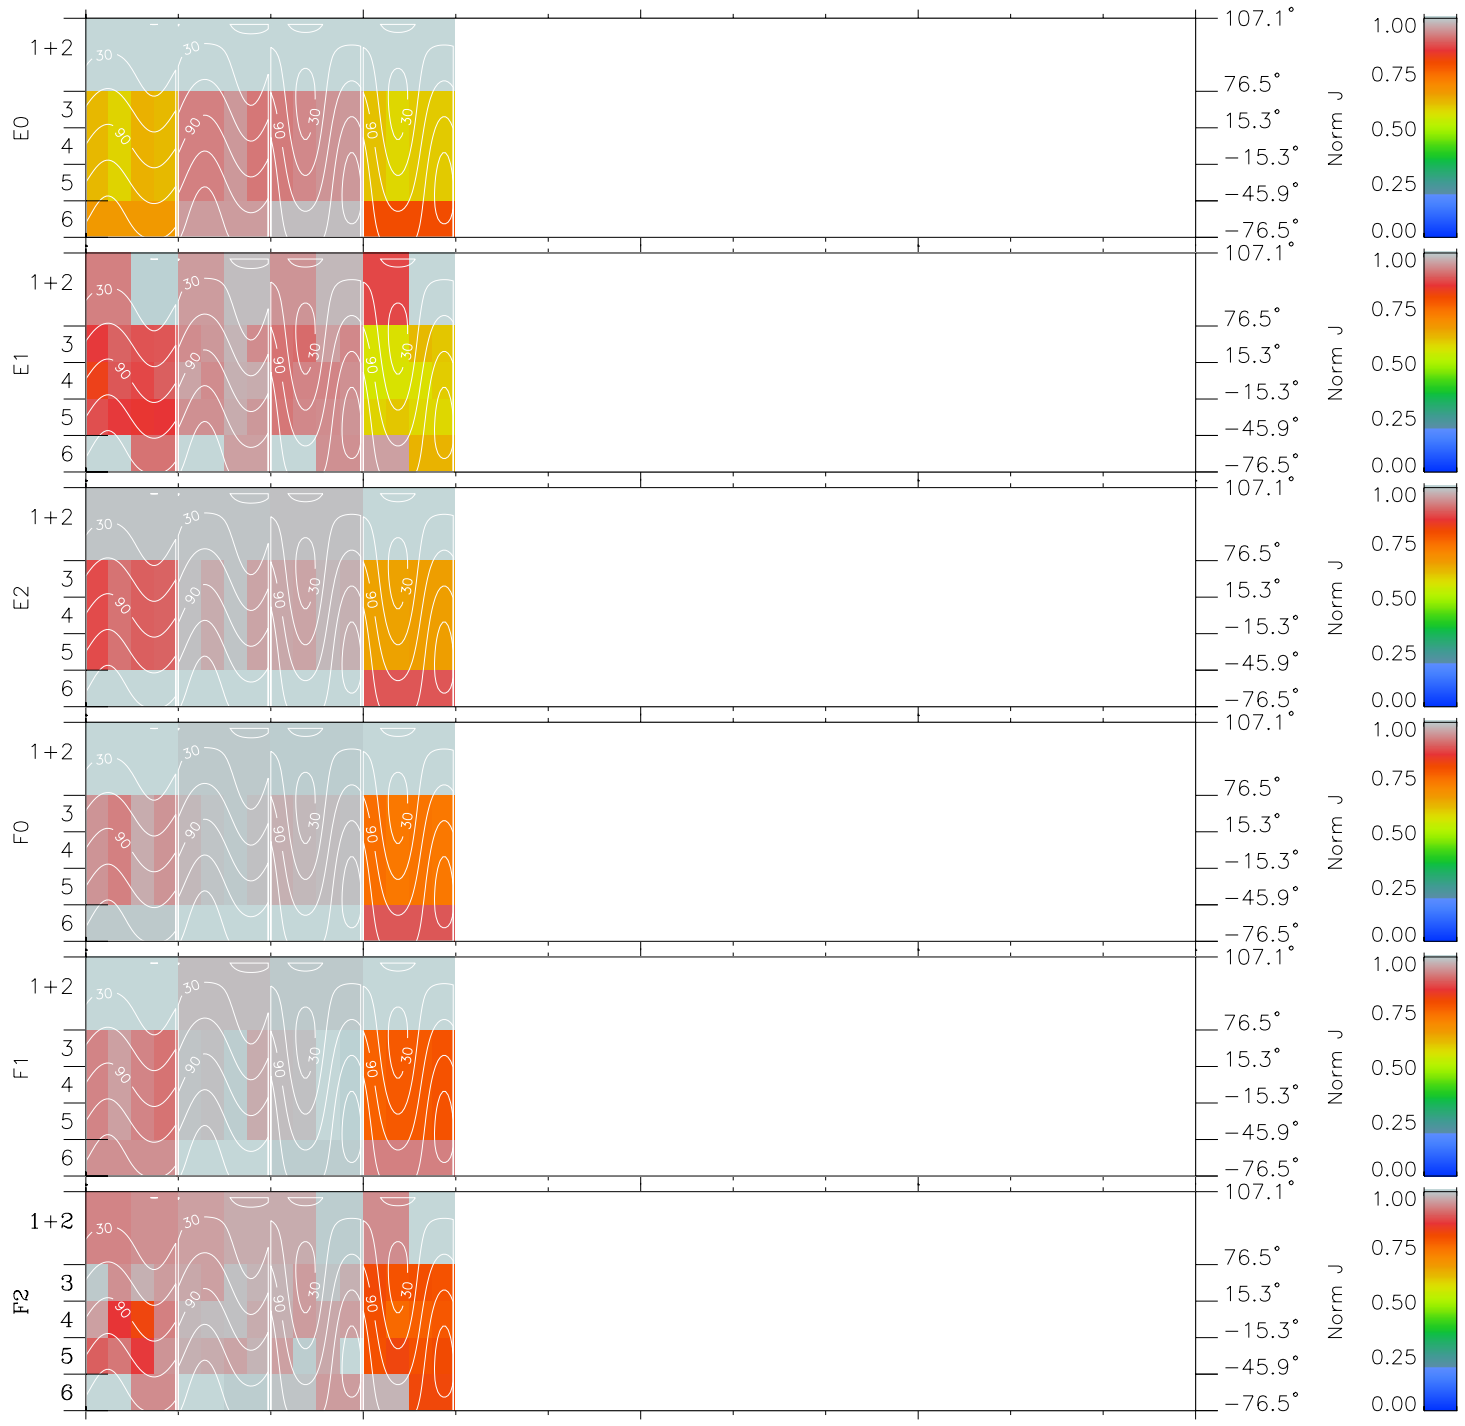

Galileo EPD Real Time All-Sky Anisotropies 97145

Software Version: RTSKY_NORM V 1.20
 Data Production: 06-03-00
 Plot Production: Sat Sep 15 08:21:14 2001
 Color File: wondr3
 Geofactor File: 1.1

00:00:00 1997-145	145-06	145-12	145-18	00:00:00 1997-146	
+	+	+	+	+	X JSE(R _j)
-90.83	-91.19	-91.55	-91.90	-92.26	Y JSE(R _j)
-16.31	-16.92	-17.52	-18.13	-18.73	Z JSE(R _j)
-0.38	-0.35	-0.32	-0.29	-0.26	

- ◇ = Jupiter look direction
- = Corotation look direction