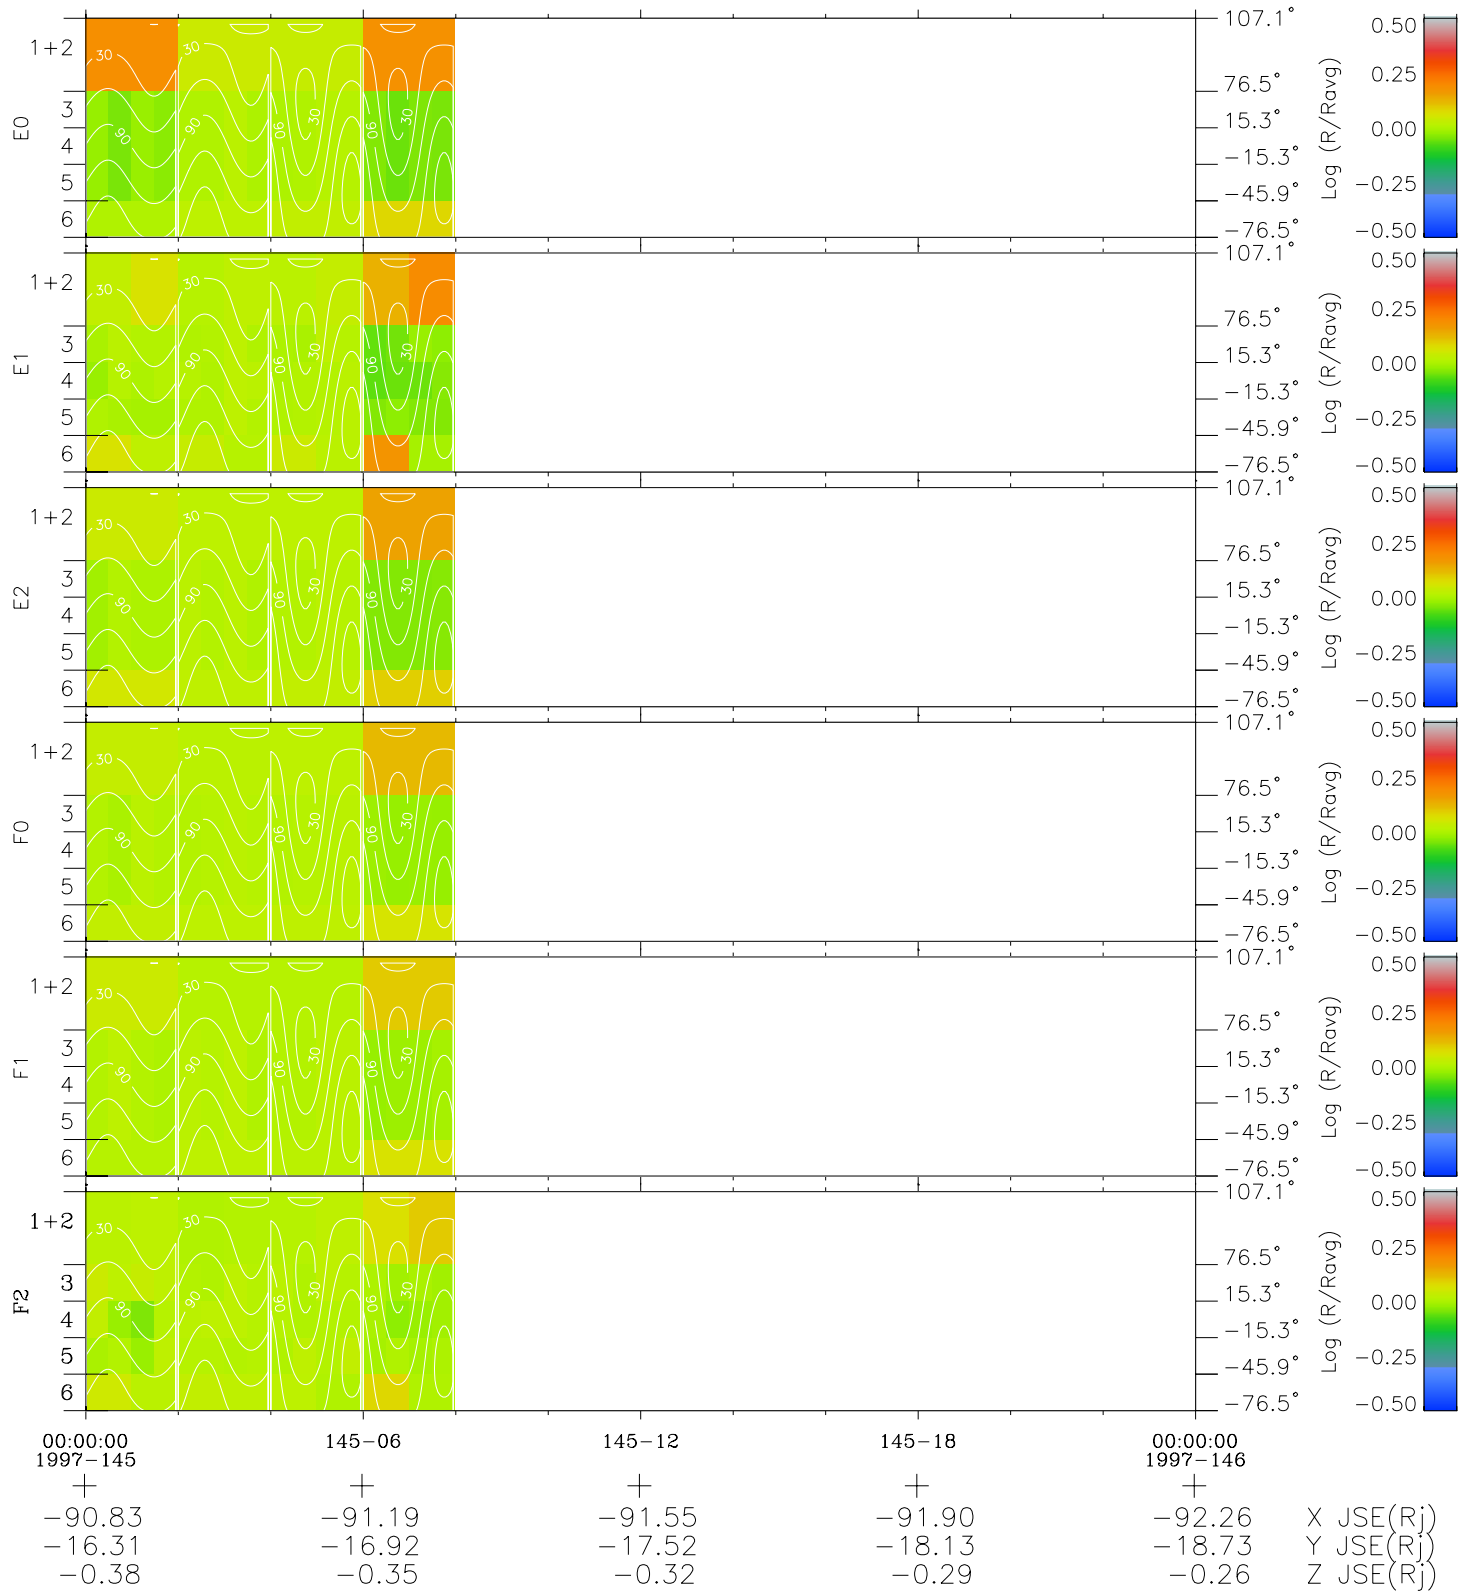

# Galileo EPD Real Time All-Sky Anisotropies 97145

Software Version: RTSKY\_MEAN V 1.20  
 Data Production: 06-03-00  
 Plot Production: Sat Sep 15 08:20:58 2001  
 Color File: wondr3  
 Geofactor File: 1.1

- ◇ = Jupiter look direction
- = Corotation look direction