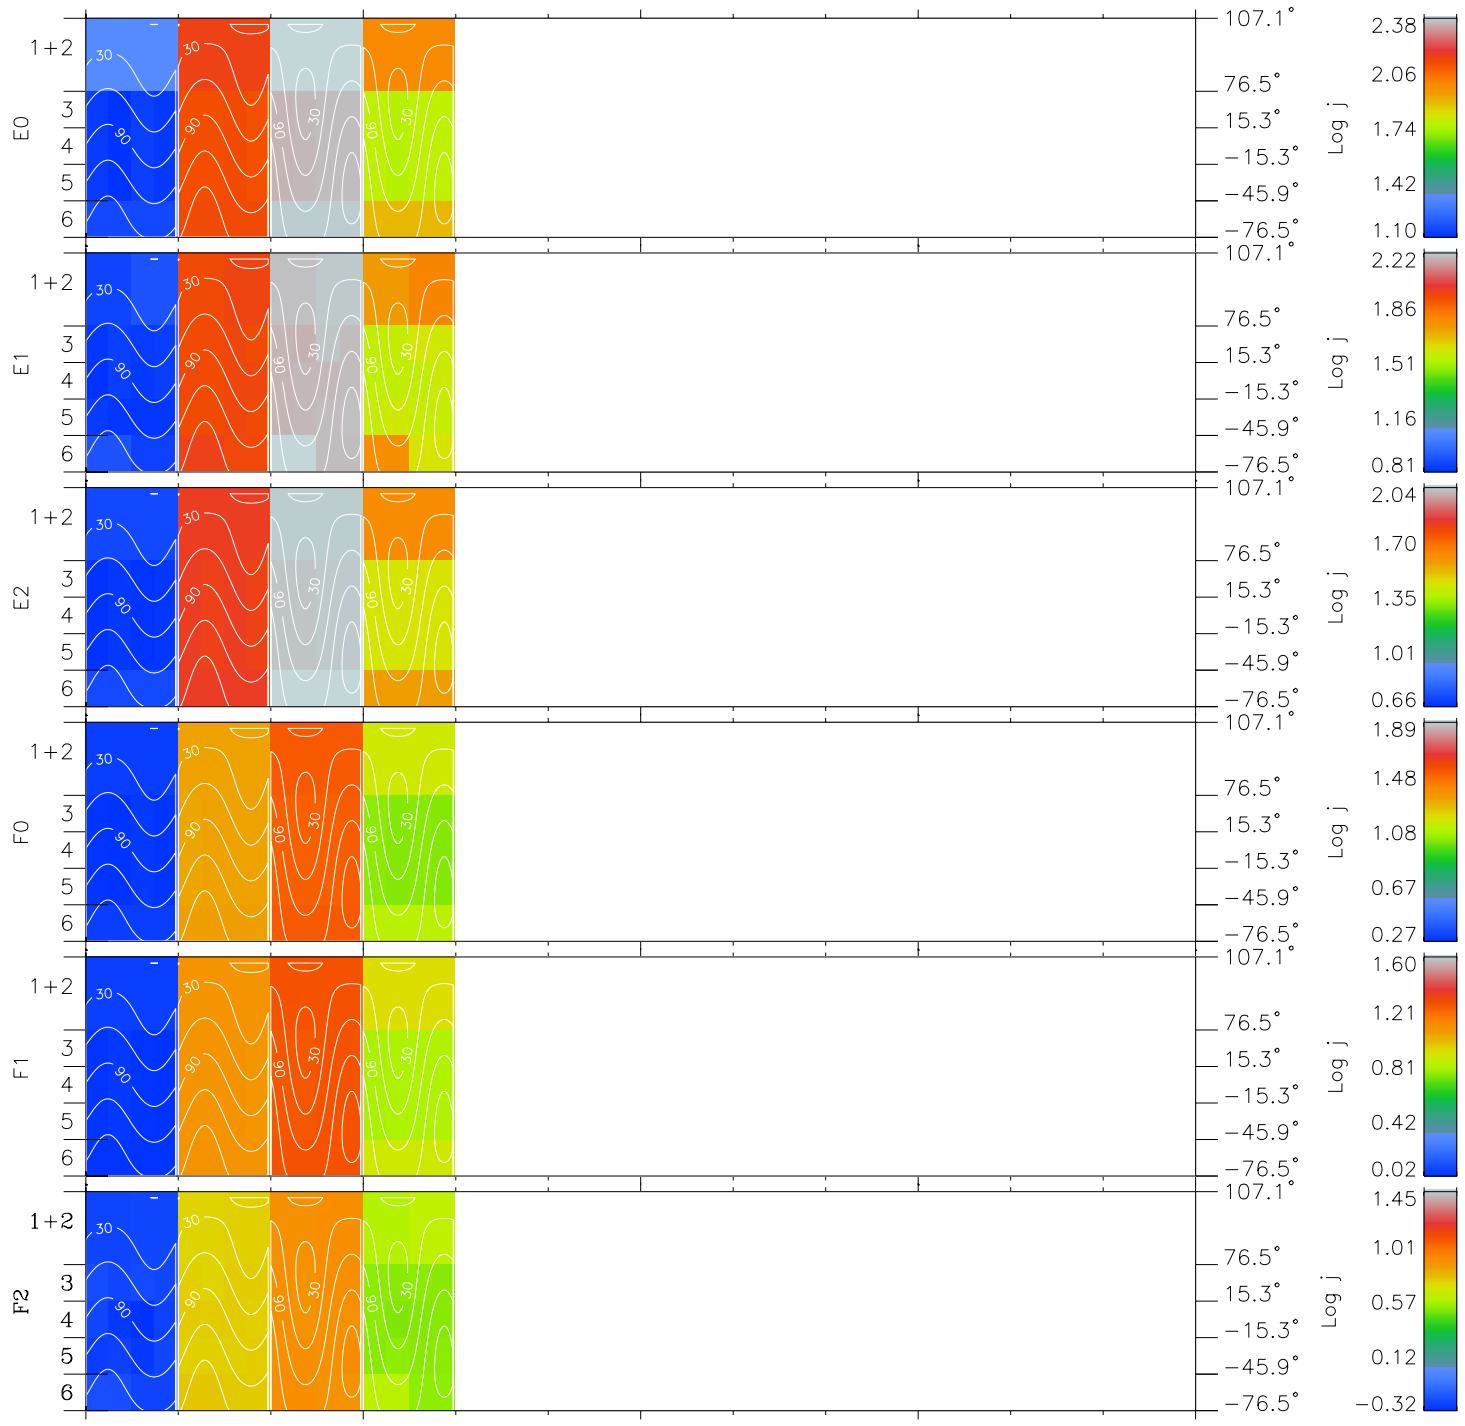

# Galileo EPD Real Time All-Sky Anisotropies 97145

Software Version: RTSKY\_FLUX V 1.20  
 Data Production: 06-03-00  
 Plot Production: Sat Sep 15 08:21:06 2001  
 Color File: wondr3  
 Geofactor File: 1.1

00:00:00 1997-145	145-06	145-12	145-18	00:00:00 1997-146	
+	+	+	+	+	
-90.83	-91.19	-91.55	-91.90	-92.26	X JSE(R <sub>j</sub> )
-16.31	-16.92	-17.52	-18.13	-18.73	Y JSE(R <sub>j</sub> )
-0.38	-0.35	-0.32	-0.29	-0.26	Z JSE(R <sub>j</sub> )

- ◇ = Jupiter look direction
- = Corotation look direction