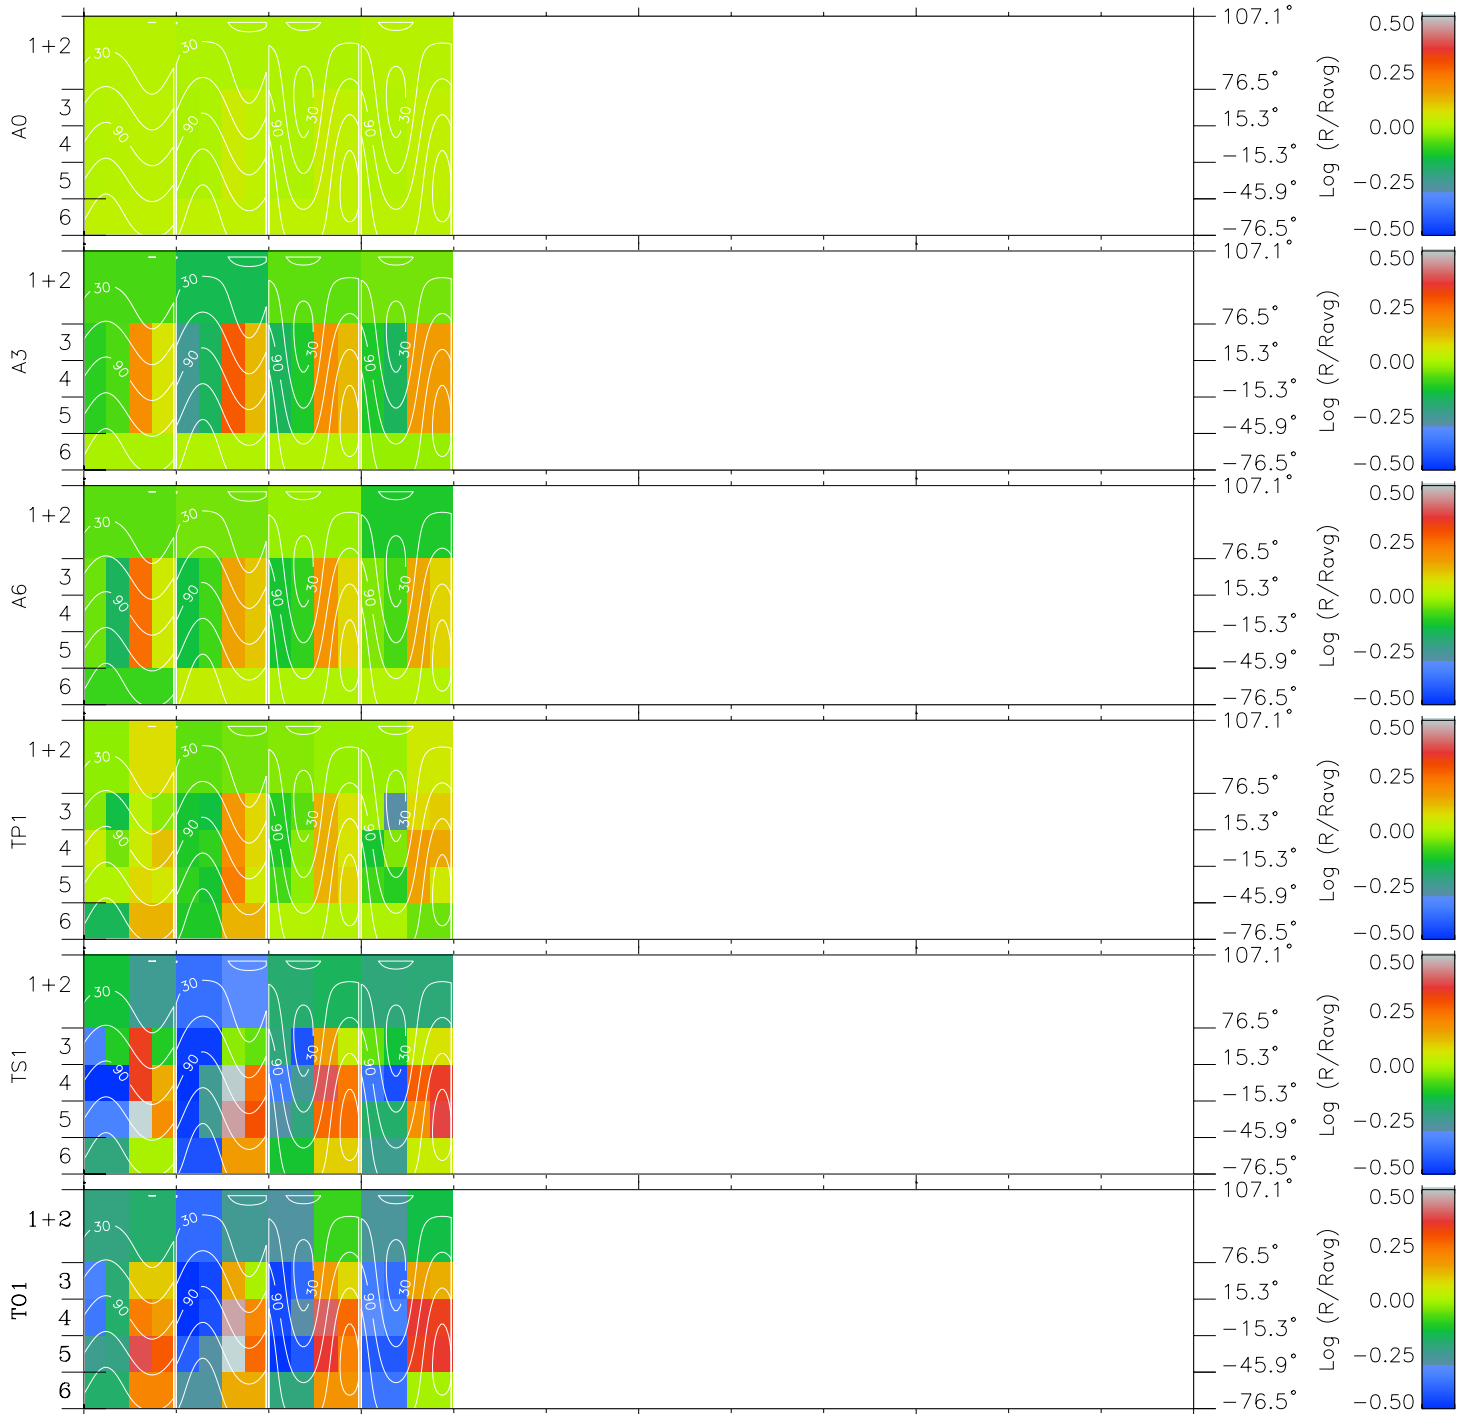

Galileo EPD Real Time All-Sky Anisotropies 97145

Software Version: RTSKY_MEAN V 1.20
 Data Production: 06-03-00
 Plot Production: Sat Sep 15 08:20:55 2001
 Color File: wondr3
 Geofactor File: 1.1

00:00:00 1997-145	145-06	145-12	145-18	00:00:00 1997-146	
+	+	+	+	+	
-90.83	-91.19	-91.55	-91.90	-92.26	X JSE(R _j)
-16.31	-16.92	-17.52	-18.13	-18.73	Y JSE(R _j)
-0.38	-0.35	-0.32	-0.29	-0.26	Z JSE(R _j)

- ◇ = Jupiter look direction
- = Corotation look direction